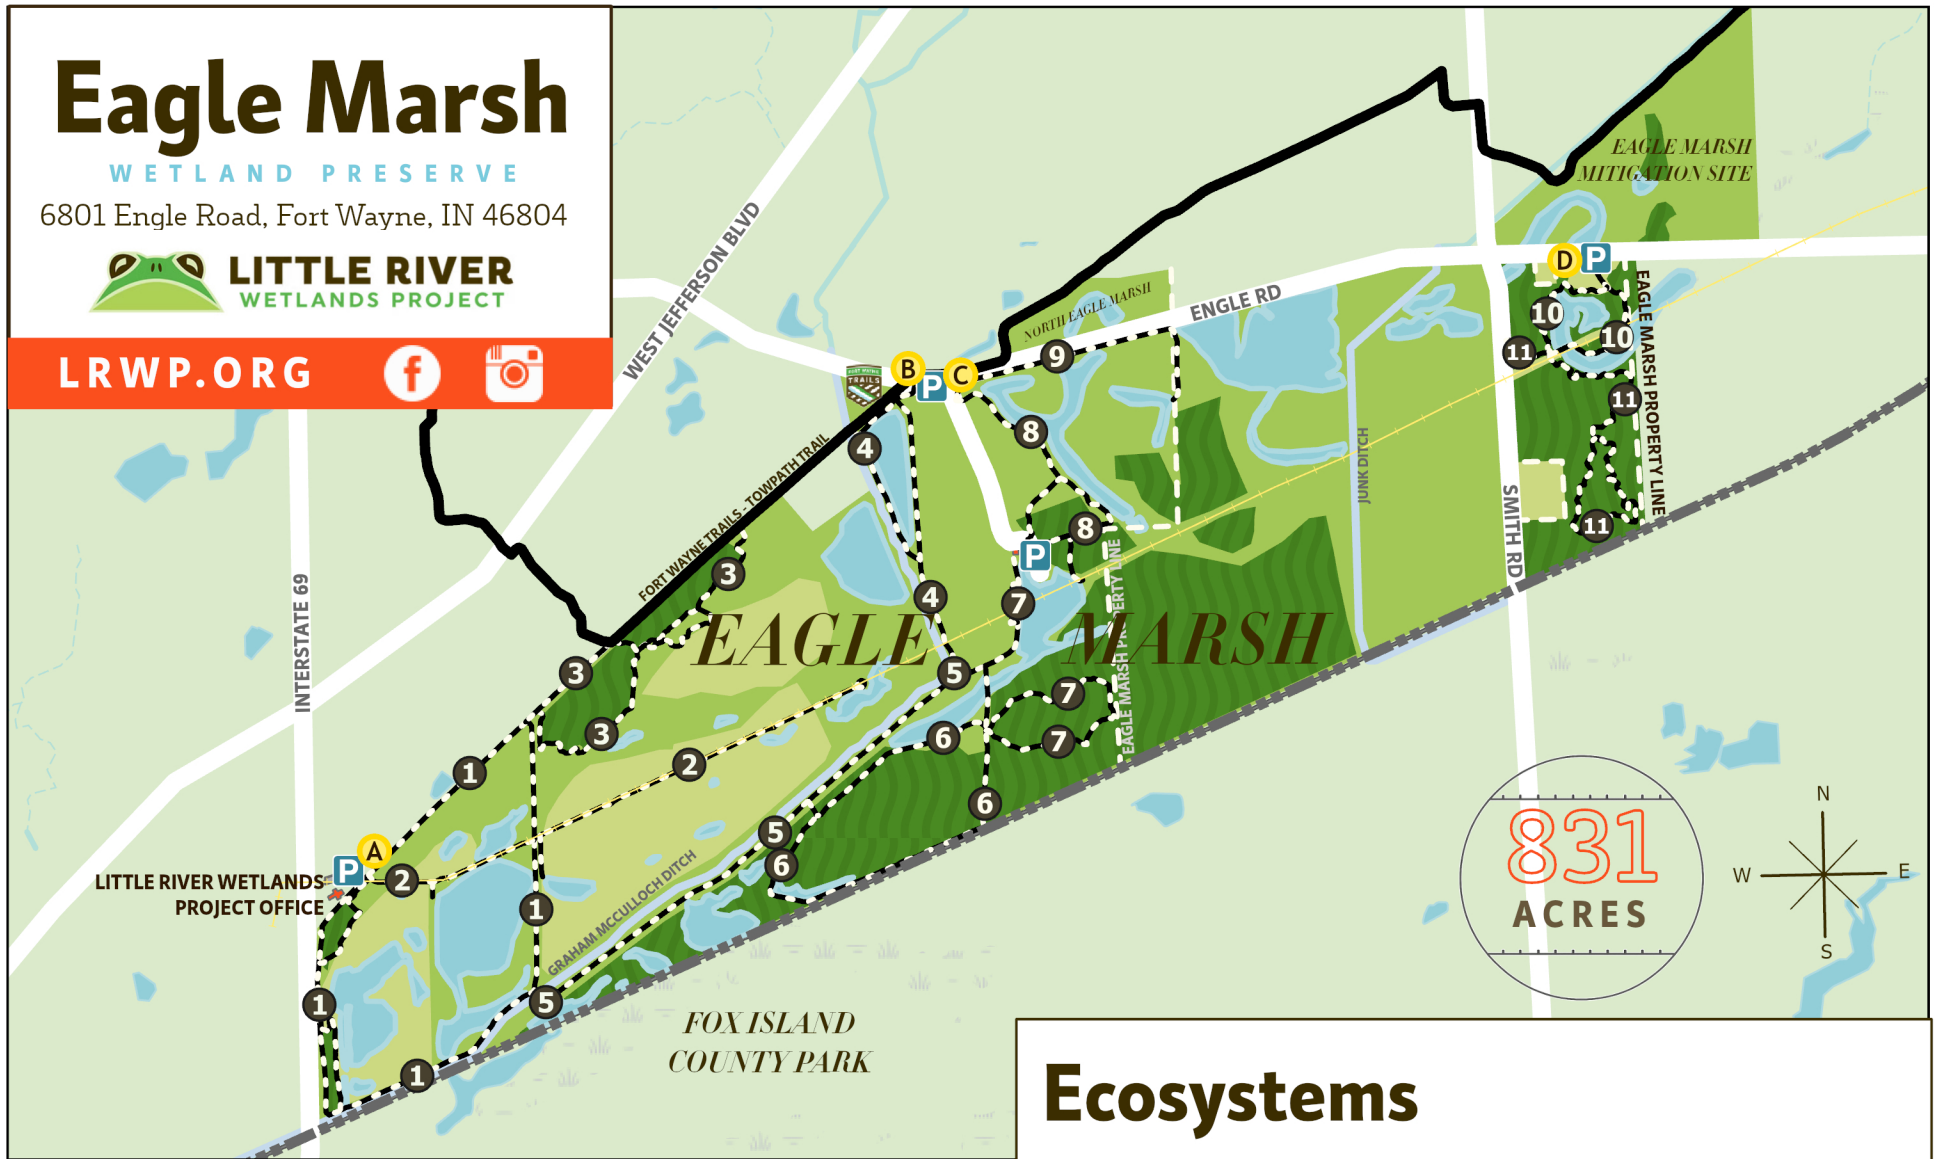

Eagle Marsh

WETLAND PRESERVE

6801 Engle Road, Fort Wayne, IN 46804

LRWP.ORG

HIKING TRAIL LENGTHS

1 Old Farm Trail	2.1 mile	7 Tree Frog Trail	1.2 mile
2 Portage Trail	1.1 mile	8 Wetland Interpretive Trail	0.8 mile
3 Monarch Meadow Trail	1.3 mile	9 Heron Flyway	0.6 mile
4 Waterfowl Way	0.3 mile	10 Rambler's Run	0.6 mile
5 Continental Divide Trail	1.6 mile	11 Towering Timbers Trail	1.2 mile
6 Oxbow Loop	1.2 mile		

Trail distances are approximate

Emergency Entrances

Parking

Ecosystems

MARSH

SEDGE
MEADOW

PRAIRIE

FORESTED
WETLANDS