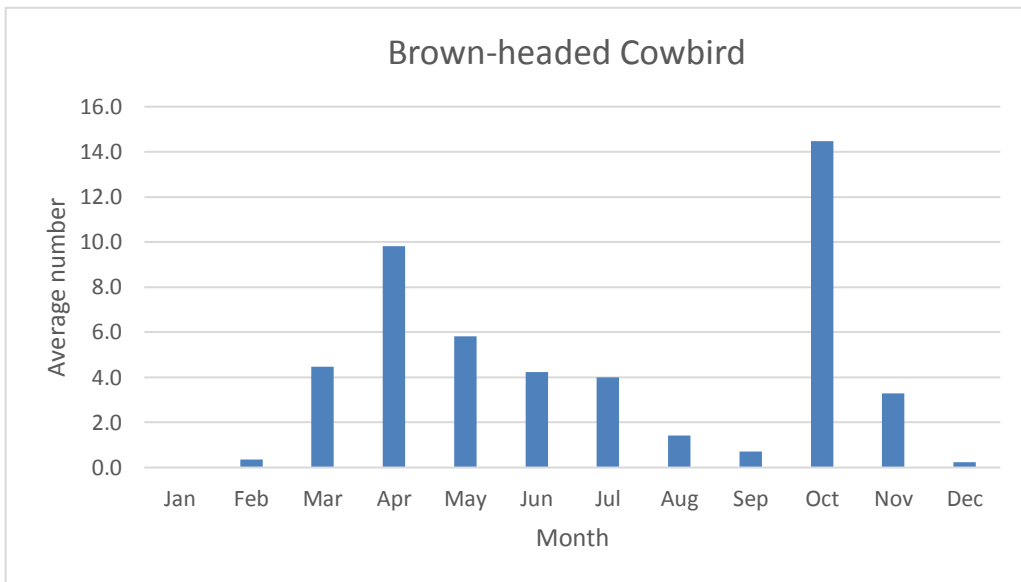

C; max count 175