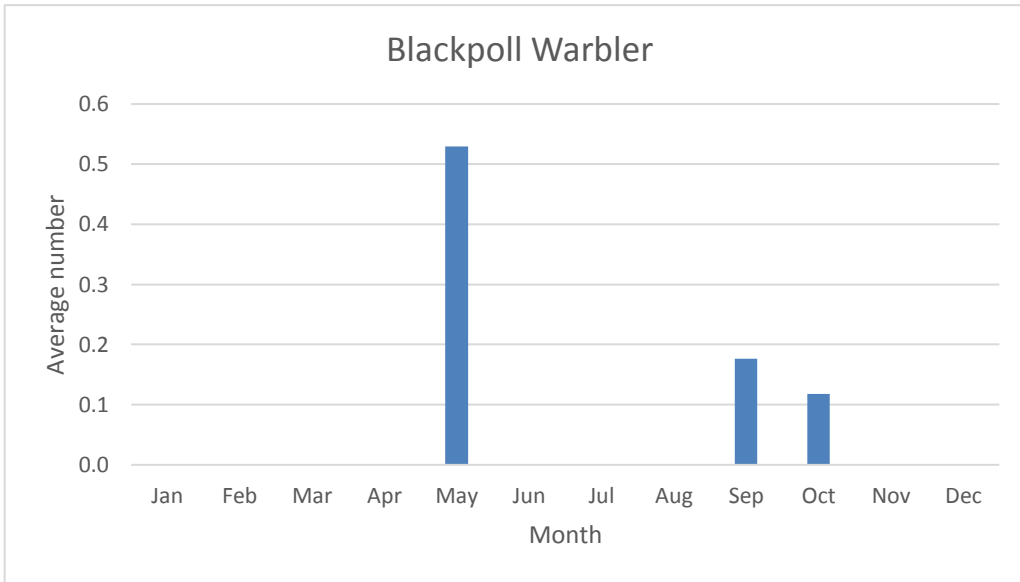

U; max count 3

Black-throated Blue Warbler

R; max count 1; 6 reports: May 2006, May 2016, Oct 2017, May 2019, Oct 2019, Sep 2020