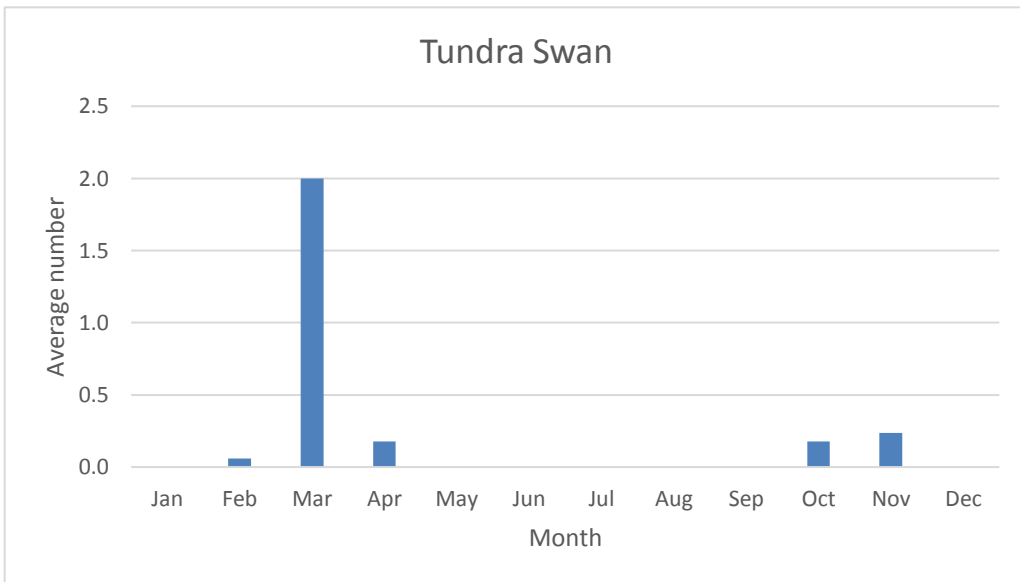

Trumpeter Swan

V; max count 3; 2 reports: Nov 2017, Mar 2018