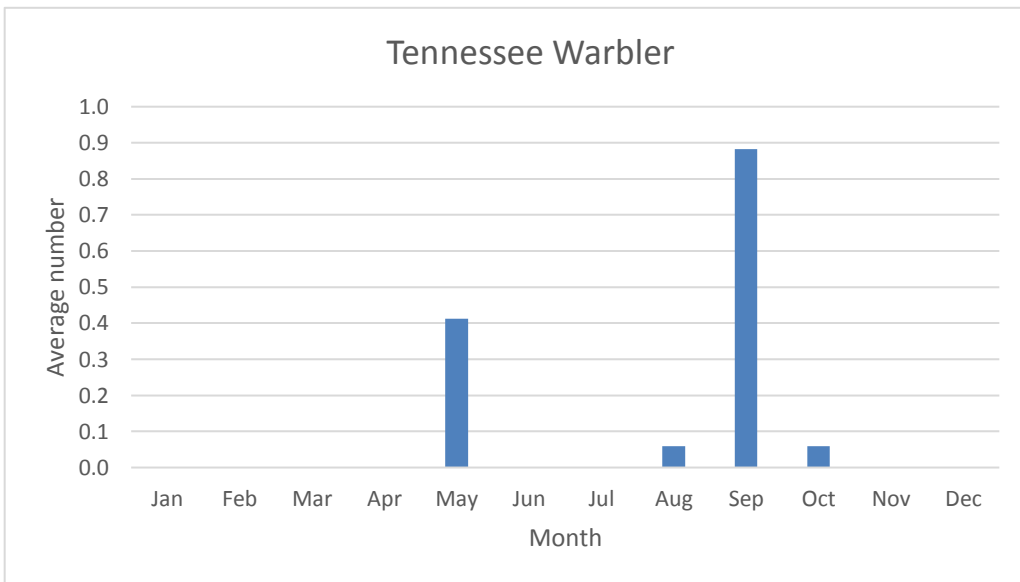

U; max count 5

Orange-crowned Warbler

V; max count 1; 4 reports: Apr 2006, May 2014, Oct 2014. Oct 2019