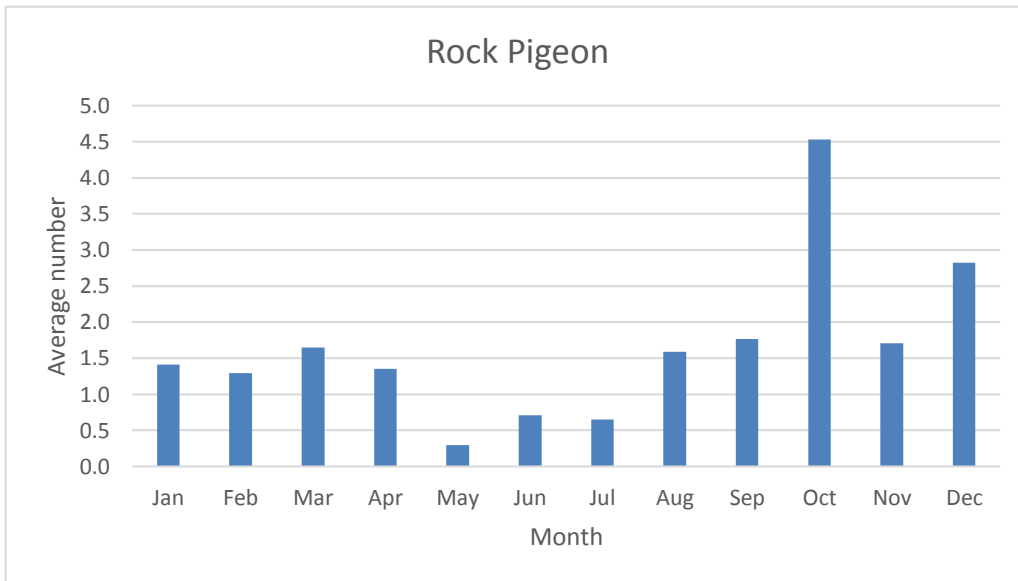

### Wild Turkey

V; max count 3; 5 reports: Apr 2014, Apr 2019, Mar 2020, Apr 2020, Jun 2020

## Grebes

C; max count 31

C; max count 13

**Red-necked Grebe**

V; max count 1; 1 report, Apr 2021

**Eared Grebe**

V; max count 1; 3 reports: Mar 2010, Mar 2012, Apr 2012

**Western Grebe**

V; max count 1; 1 report: Jun 2010

**Pigeons and Doves**

C: max count 35

**Eurasian Collared Dove**

V; max count 1; 1 report: Mar 2011

C; max count 60

**Cuckoos**

U; max count 2

**Black-billed Cuckoo**

R; max count 1; 4 reports: Aug 2015, May 2019, Jun 2020, Aug 2020