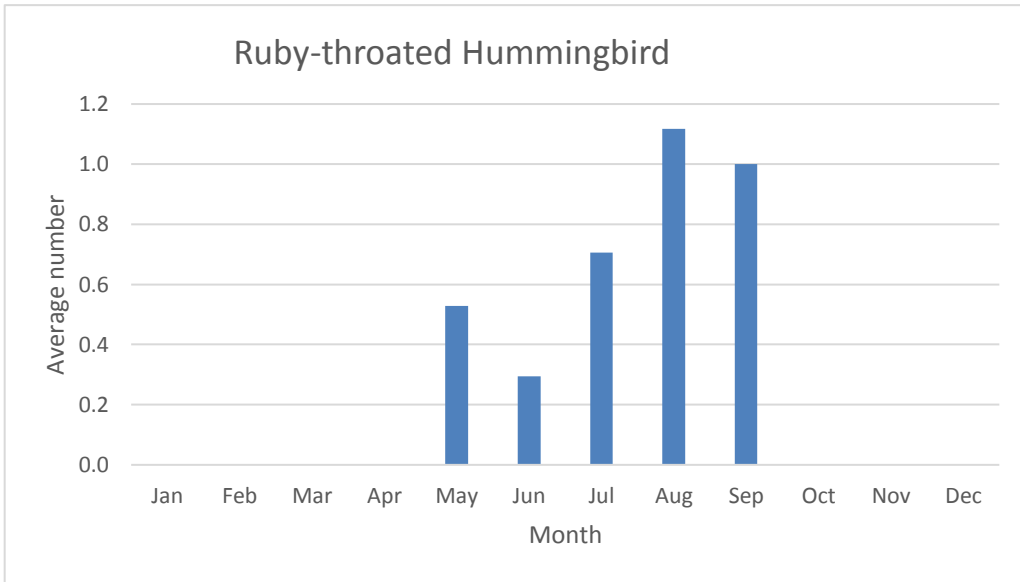

C; max count 6

Rails, Gallinules, Coots, and Cranes

King Rail

V; max count 1; 3 reports: Jul 2011, Aug 2011, Aug 2015