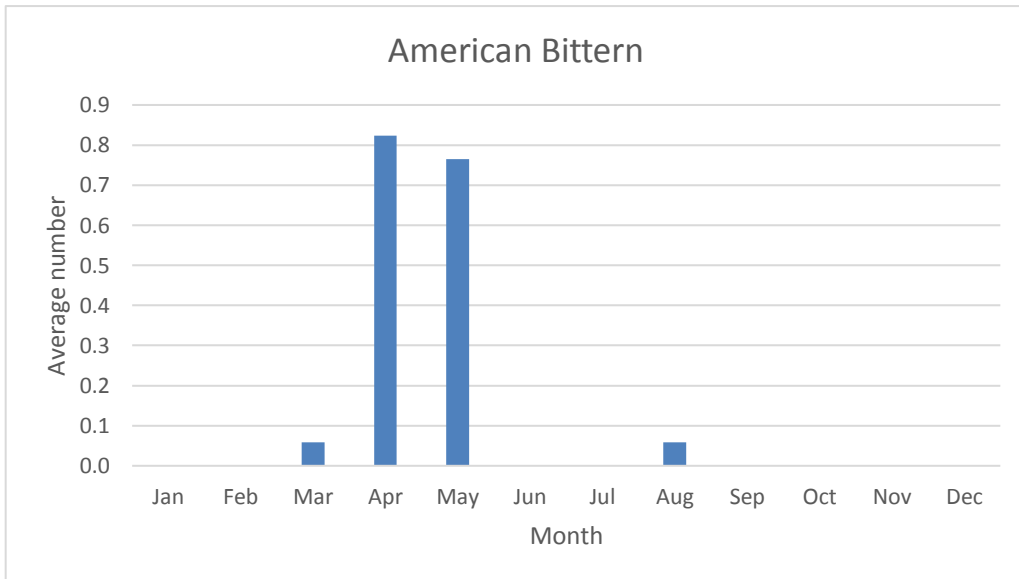

U; max count 4