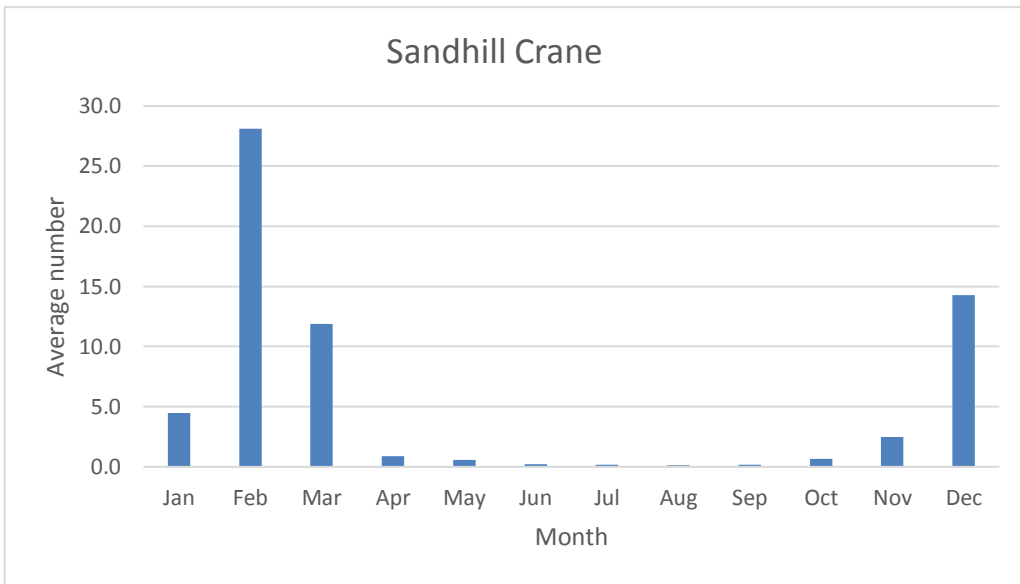

#### King Rail

V; max count 1; 3 reports: Jul 2011, Aug 2011, Aug 2015

C; max count 10

C; max count 15

U; max count 19

C; max count 330

C; max count 220