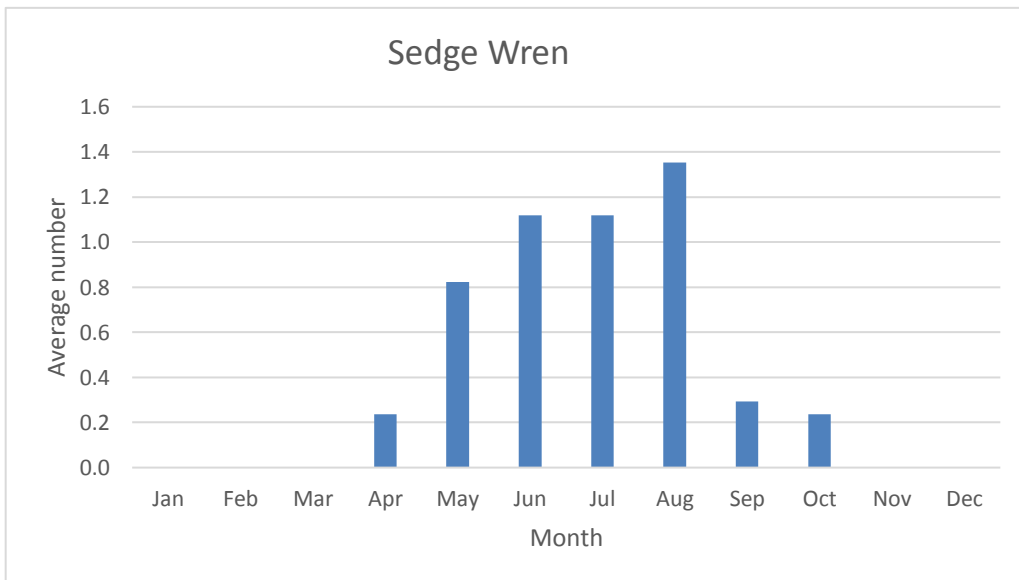

U; max count 6