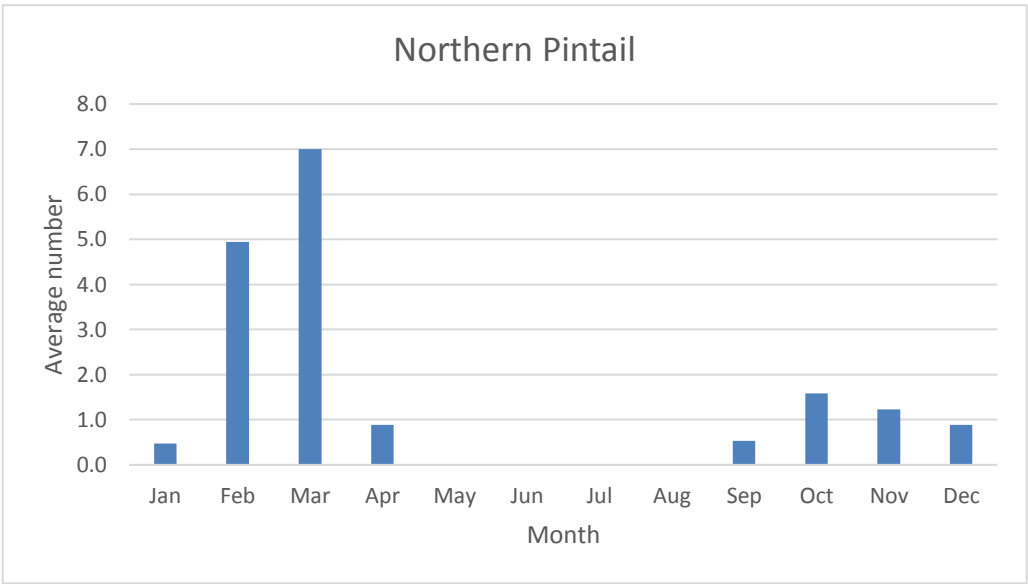

C; max count 52