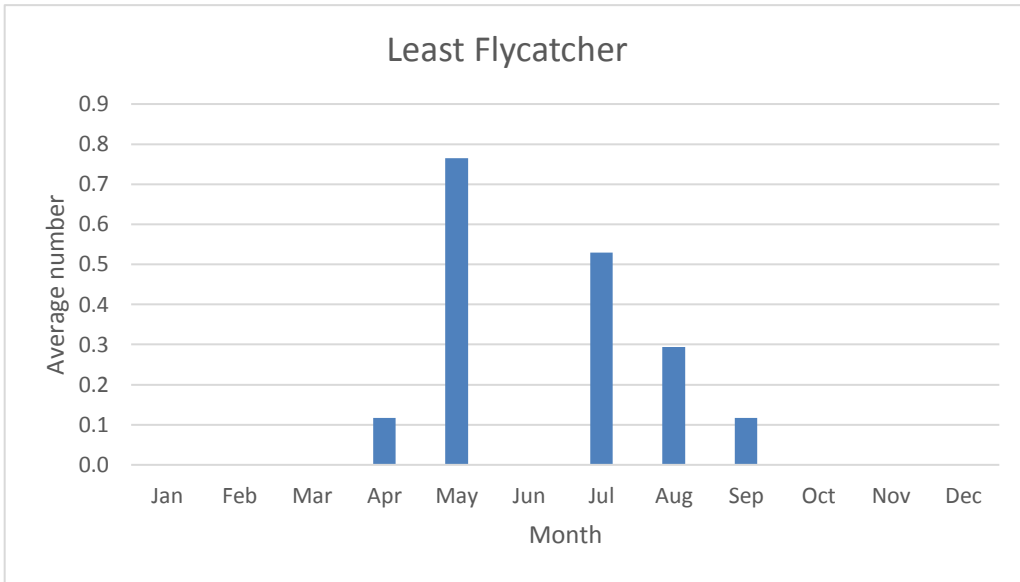

### Yellow-bellied Flycatcher

V; max count 1; 2 reports: May 2019, May 2020

### Acadian Flycatcher

R; max count 3; 4 reports: May 2011, June 2012, May 2014, Aug 2020

U; max count 1

C; max count 46

U; max count 2

C; max count 5

C; max count 12

C; max count 12