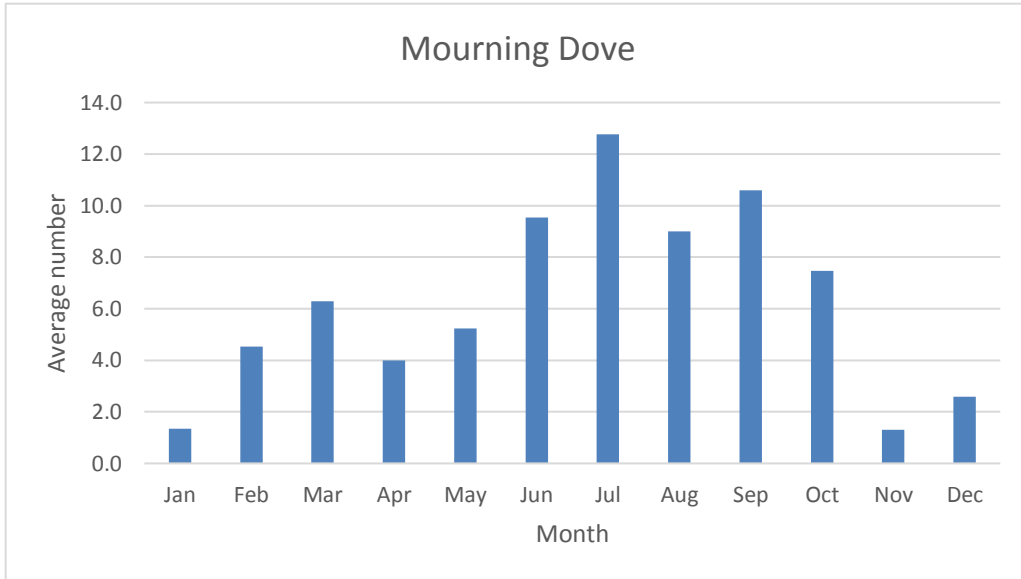

### Wild Turkey

V; max count 3; 5 reports: Apr 2014, Apr 2019, Mar 2020, Apr 2020, Jun 2020

## Grebes

C; max count 31

C; max count 13

**Red-necked Grebe**

V; max count 1; 1 report, Apr 2021

**Eared Grebe**

V; max count 1; 3 reports: Mar 2010, Mar 2012, Apr 2012

**Western Grebe**

V; max count 1; 1 report: Jun 2010

**Pigeons and Doves**

C: max count 35

**Eurasian Collared Dove**

V; max count 1; 1 report: Mar 2011

C; max count 60

**Cuckoos**

U; max count 2

**Black-billed Cuckoo**

R; max count 1; 4 reports: Aug 2015, May 2019, Jun 2020, Aug 2020