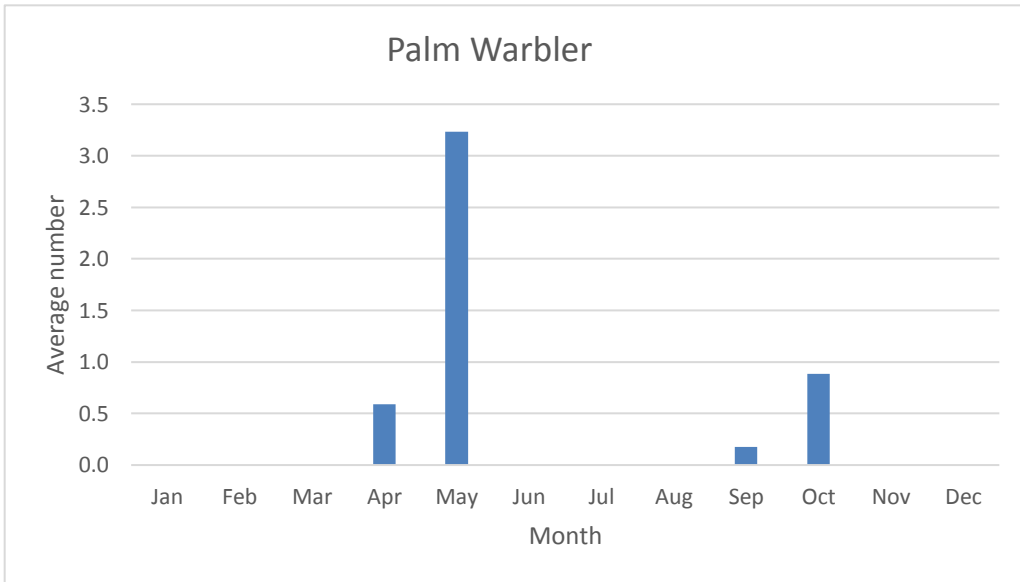

C; max count 47

U; max count 5

U; max count 3

**Black-throated Blue Warbler**

R; max count 1; 6 reports: May 2006, May 2016, Oct 2017, May 2019, Oct 2019, Sep 2020

U; max count 13

**Pine Warbler**

V; max count 2; 3 reports: Apr 2012, May 2014, Apr 2020