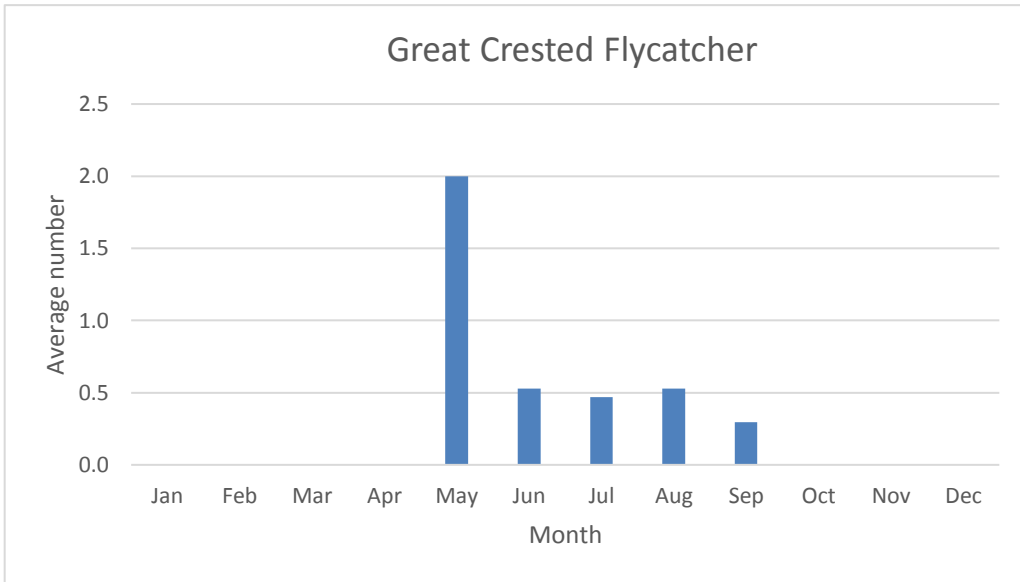

### Yellow-bellied Flycatcher

V; max count 1; 2 reports: May 2019, May 2020

### Acadian Flycatcher

R; max count 3; 4 reports: May 2011, June 2012, May 2014, Aug 2020

U; max count 1

C; max count 46

U; max count 2

C; max count 5

C; max count 12

C; max count 12