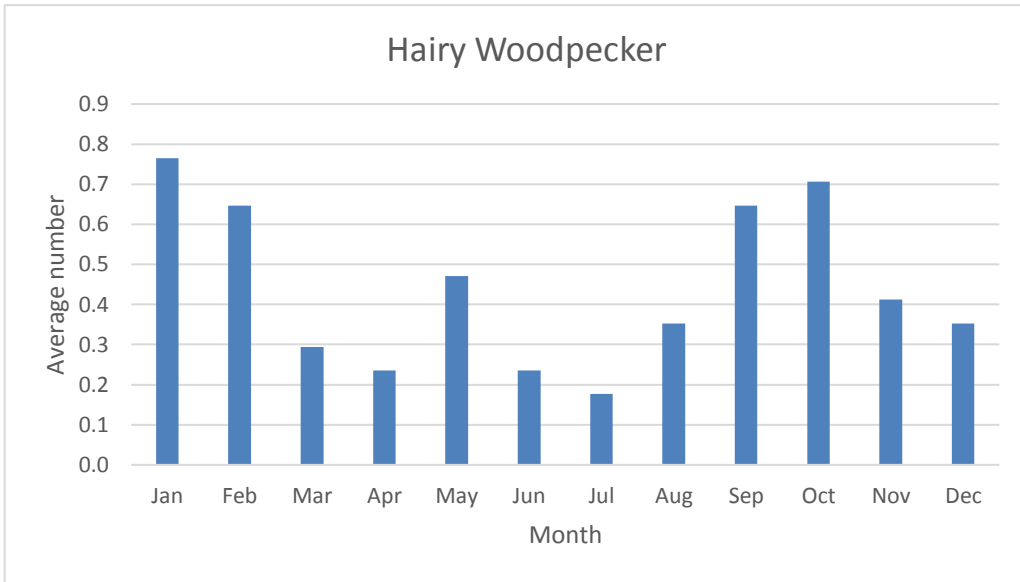

**Snowy Owl**

V; max count 1; 1 report: Mar 2018

R; max count 1; 8 reports

**Short-eared Owl**

R; max count 3; 5 reports: Oct 2006, Apr 2007, Mar 2009, Jan 2011, Nov 2017

**Kingfishers**

C; max count 14

**Woodpeckers**

### Yellow-bellied Sapsucker

R; max count 5; 7 reports: Apr 2008, Apr 2013, Sep 2013, Apr 2015, Oct 2019, Apr 2020, Sep 2020

C; max count 8

C since 2010; max count 4

C; max count 5

U; max count 2