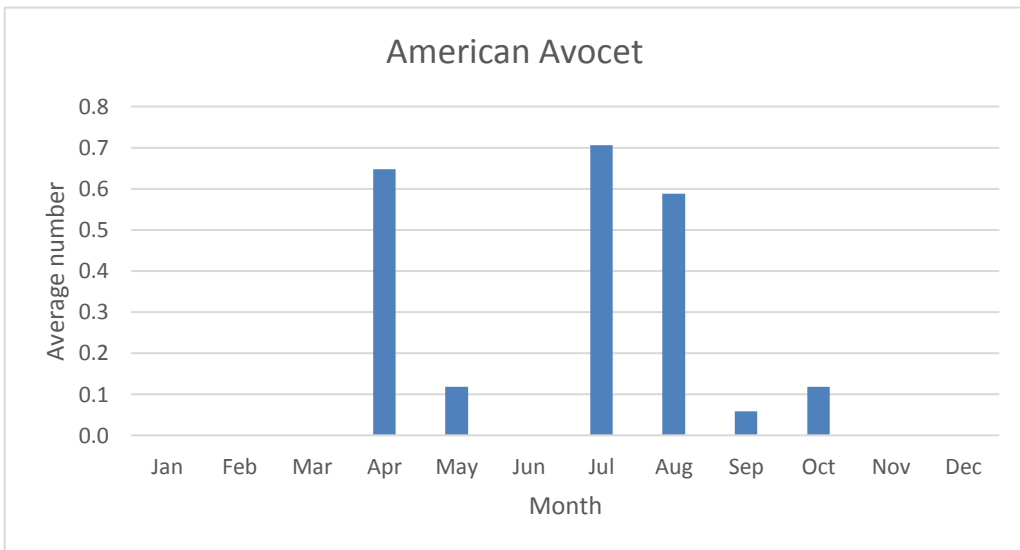

R; max count 12; 10 reports: most recent Aug 2020