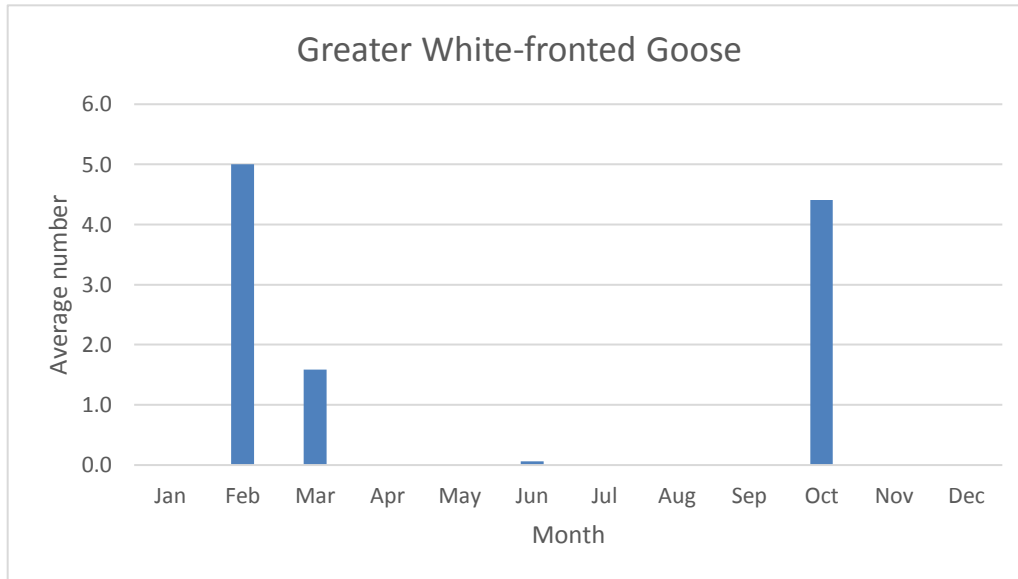

Swans, Geese, and Ducks

Black-bellied Whistling-Duck

V; max count 1; 1 report: Aug-Oct 2019

Snow Goose

V; max count 2; 2 reports: Dec 2013, Feb 2016

U; max count 75