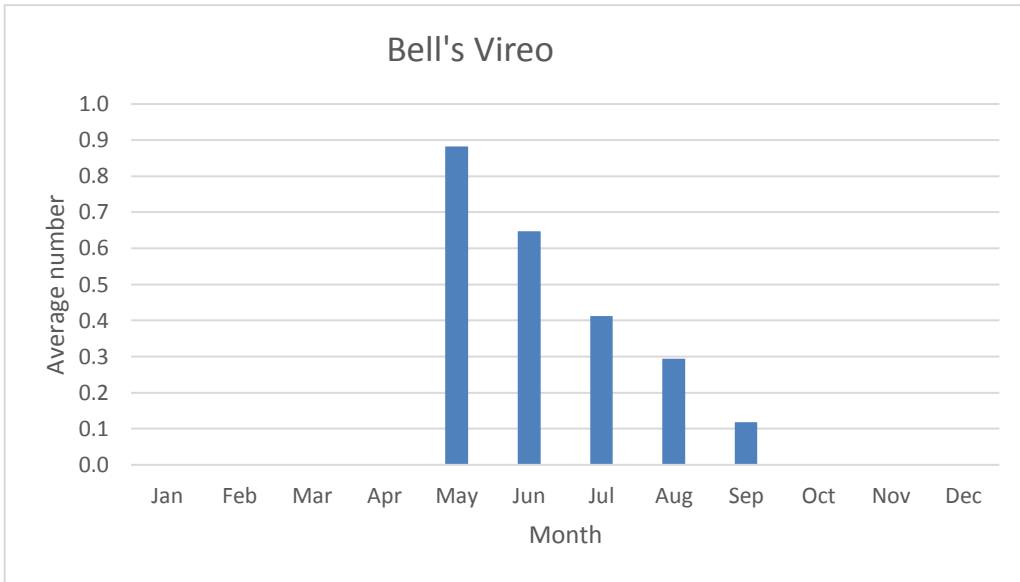

## Northern Shrike

V; max count 1; 3 reports: Mar 2018, Jan 2019, Feb 2019

# Vireos

U; max count 2

U; max count 3 -- has become common since 2013

U; max count 1

**Blue-headed Vireo**

R; max count 2; 7 reports: May 2014, Apr 2016, Oct 2016, May 2018, May 2019, May 2020, Oct 2020

C; max count 14