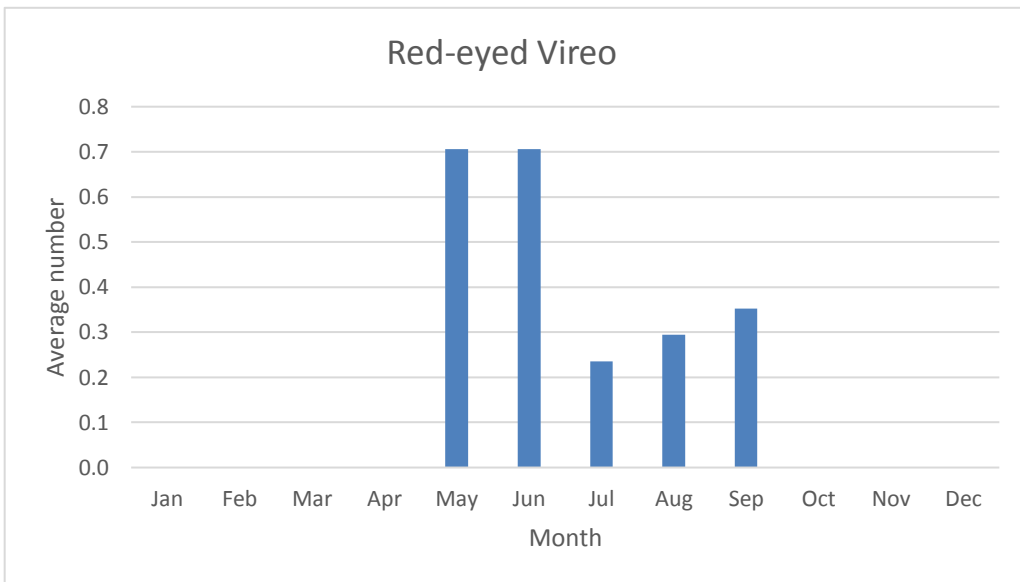

## Northern Shrike

V; max count 1; 3 reports: Mar 2018, Jan 2019, Feb 2019

# Vireos

U; max count 2

U; max count 3 -- has become common since 2013

U; max count 1

**Blue-headed Vireo**

R; max count 2; 7 reports: May 2014, Apr 2016, Oct 2016, May 2018, May 2019, May 2020, Oct 2020

C; max count 14