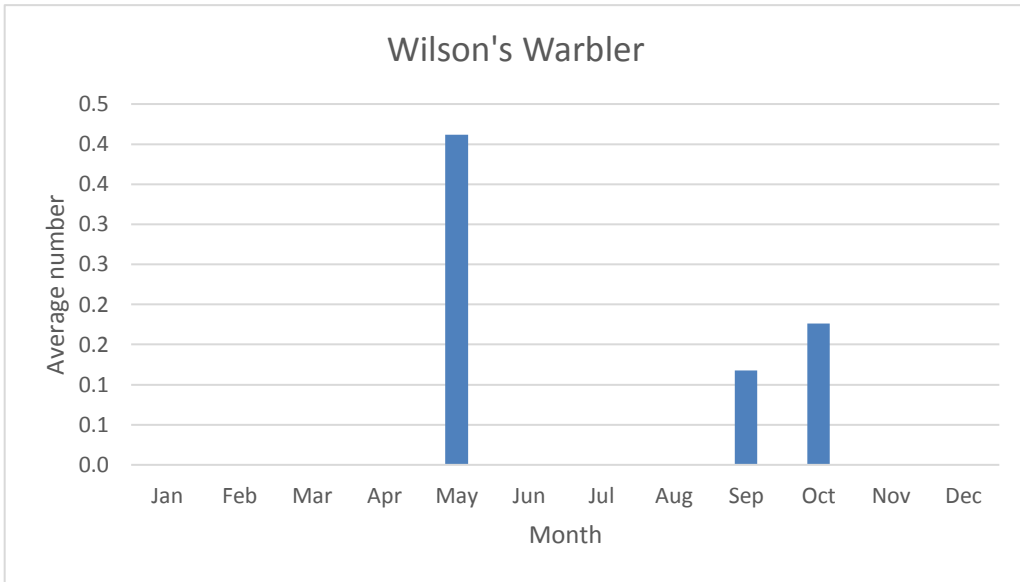

C; max count 18

**Yellow-throated Warbler**

V; max count 1; 1 report: May 2020

**Prairie Warbler**

V; max count 1; 2 reports: May 2014, May 2019

U; max count 8

U; max count 2