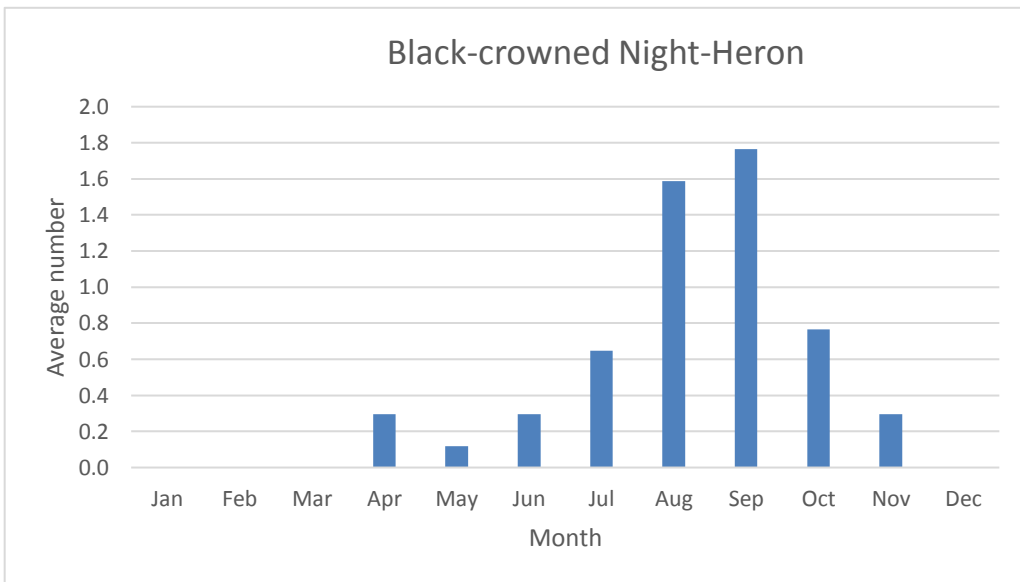

## Pelicans, Bitterns and Herons

U; max count 9

U; max count 4

U; max count 6

C; max count 121

C; max count 105

**Snowy Egret**

V; max count 1; 1 report, Aug 2011

**Little Blue Heron**

V; max count 2; 2 separate reports, Aug 2021 (juv 8/9, ad 8/14)

R; max count 7; 7 reports, most recent Apr 2015

C; max count 58

C since 2012; max count 11

**Yellow-crowned Night-Heron**

V: max 1; 1 report, July 2021

**Ibis (*Plegadis sp*)**

V; max 1; 1 report: May 2010

**American Vultures, Osprey, Hawks and Eagles**

C; max count 137

C since 2012; max count 2

C; max count 5

C; max count 2

U; max count 2

C; max count 2

R; max count 2; 14 reports, most recent Nov 2019

**Broad-winged Hawk**

R; max count 100 (median 2); 7 reports: Sep 2008, Aug 2009, May 2014, Sep 2017, Aug 2018, Apr 2020, Sep 2020