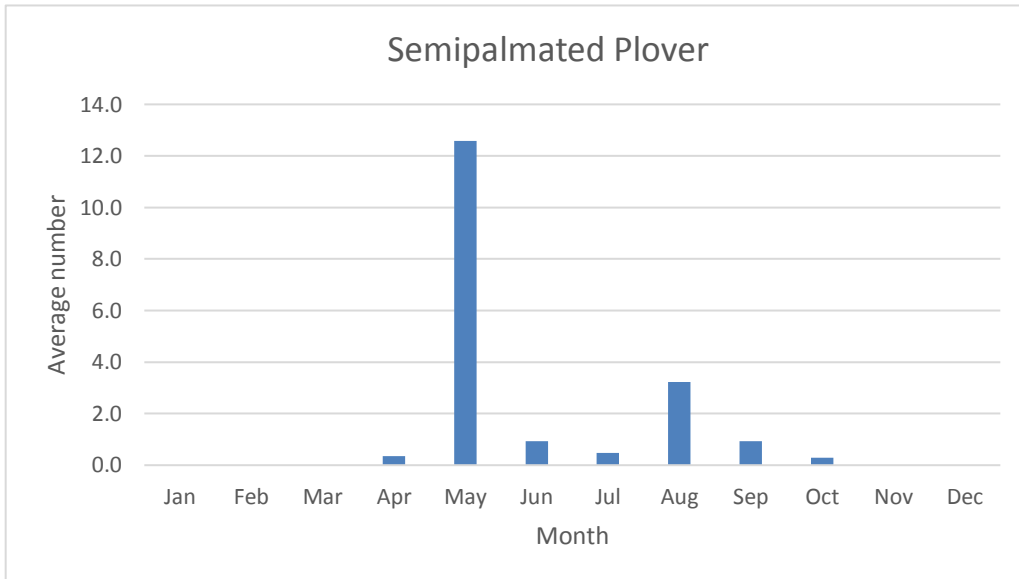

Plovers

Black-bellied Plover

R; max count 1; 5 reports: May 2006, May 2007, May 2012, Oct 2013, Aug 2019

American Golden-Plover

R; max count 5; 5 reports: May 07, Sep 08, Sep 10, Sep 13, Sep 19

C; max count 54