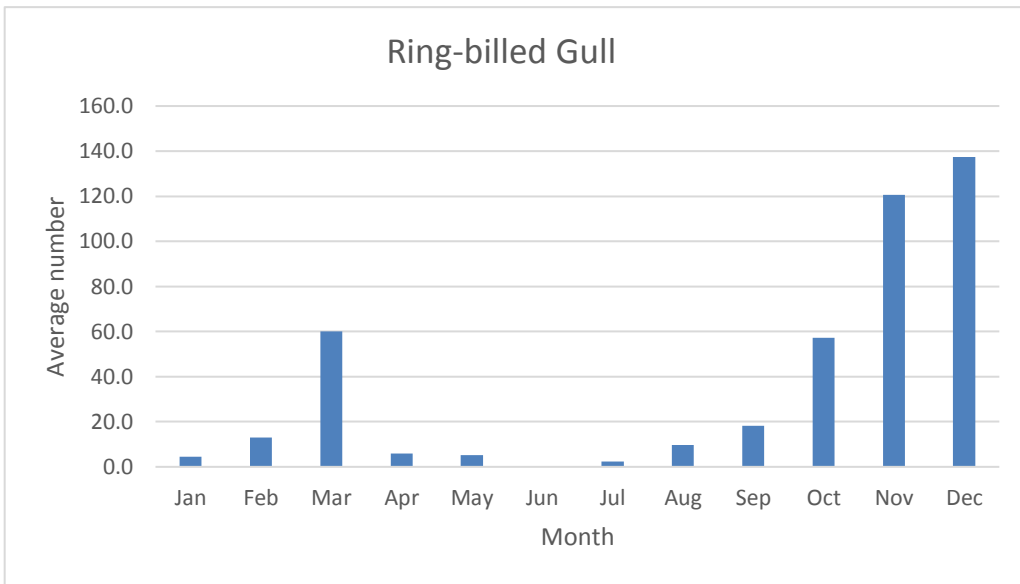

R; max count 5; 9 reports, most recent Aug 2020

**Red-necked Phalarope**

V; max count 1; 1 report: Aug 2011

**Gulls and Terns**

**Sabine's Gull**

V; max count 1; 1 report: Sep into Oct 2021

C since 2013; max count 20

**Franklin's Gull**

V; max count 3; 2 reports: Sep 2010, Oct 2018

C; max count 1000

C since 2011; max count 14

**Lesser Black-backed Gull**

R; max count 3; 4 reports: Nov 2013, Nov 2018, Nov 2019, Dec 2021