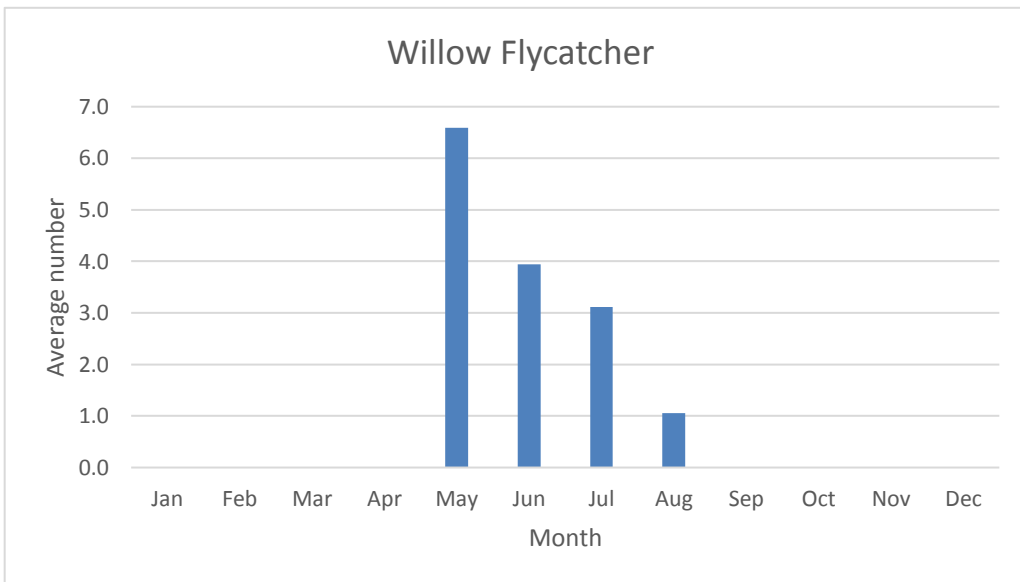

C; max count 46