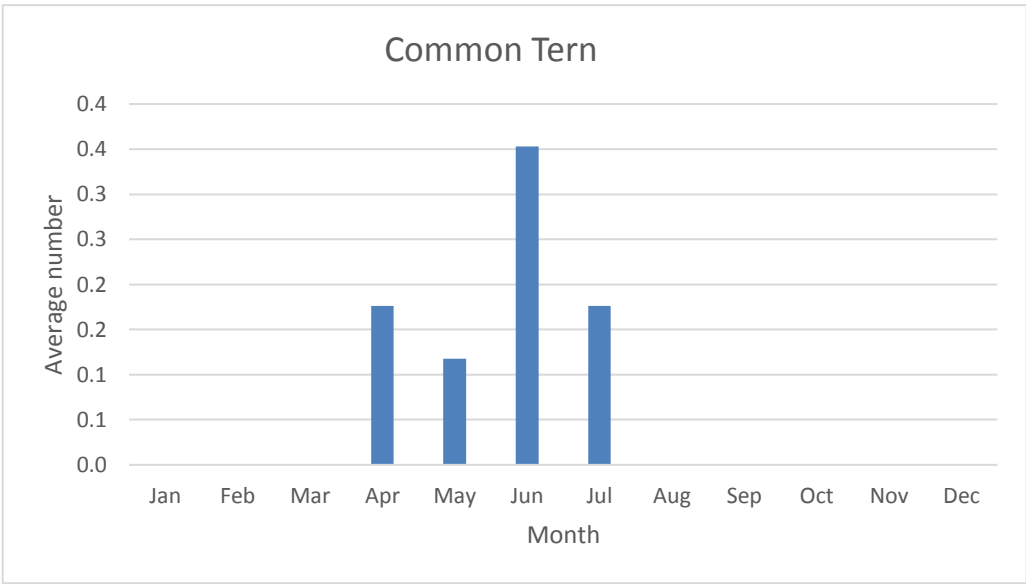

**Franklin's Gull**

V; max count 3; 2 reports: Sep 2010, Oct 2018

C; max count 1000

C since 2011; max count 14

**Lesser Black-backed Gull**

R; max count 3; 4 reports: Nov 2013, Nov 2018, Nov 2019, Dec 2021

C since 2009; max count 6

U; max count 7

U; max count 3

U; max count 6

**Loons**

**Common Loon**

V; max count 1; 2 reports: Apr 12, May 12