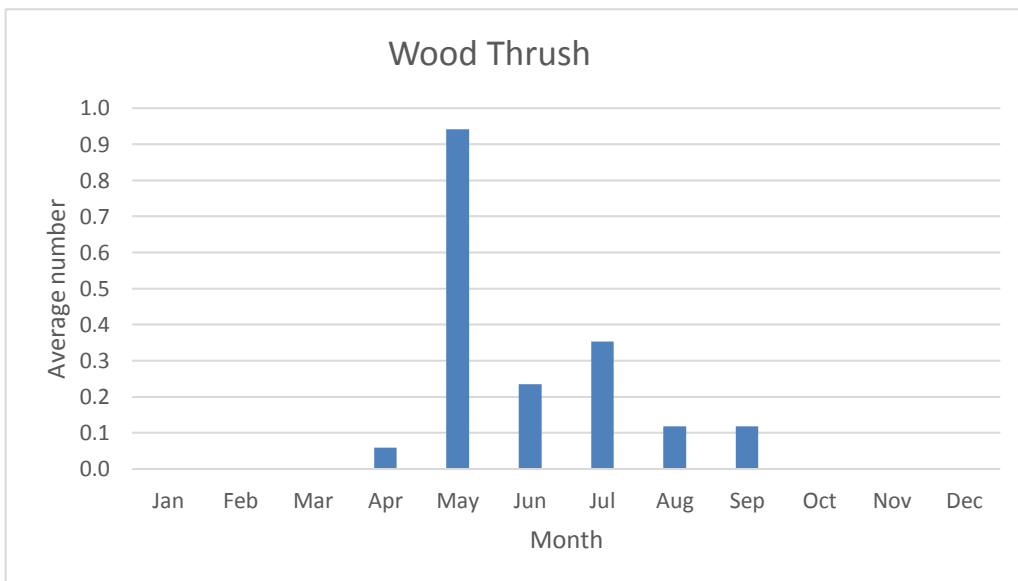

Hermit Thrush

R; max count 4; 7 reports: Feb 2006, Apr 2012, May 2014, Oct 2016, Apr 2019, Oct 2019, Apr 2020