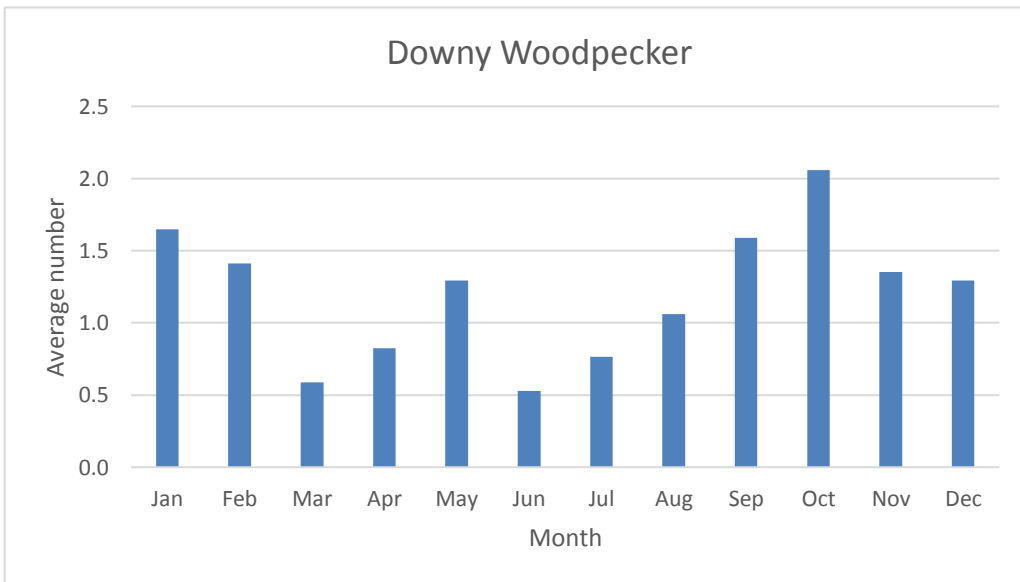

C; max count 8