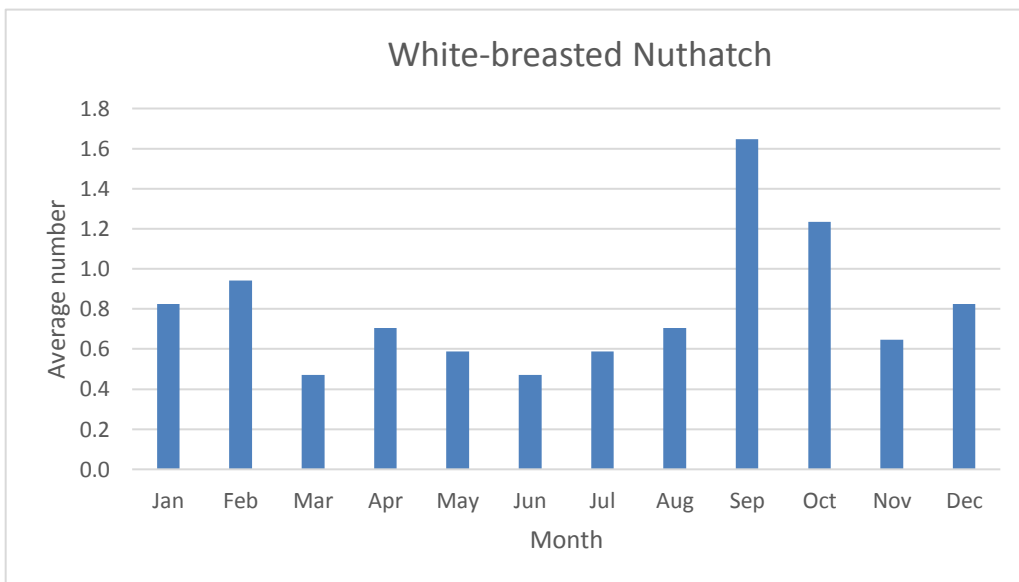

C; max count 8

Brown Creeper

R; max count 3; 10 reports: Feb 2006, Apr 2011, Feb 2012, Dec 2015, Oct 2017, Dec 2017, Mar 2019, Oct-Nov 2019, Apr 2020, Sep-Nov 2020