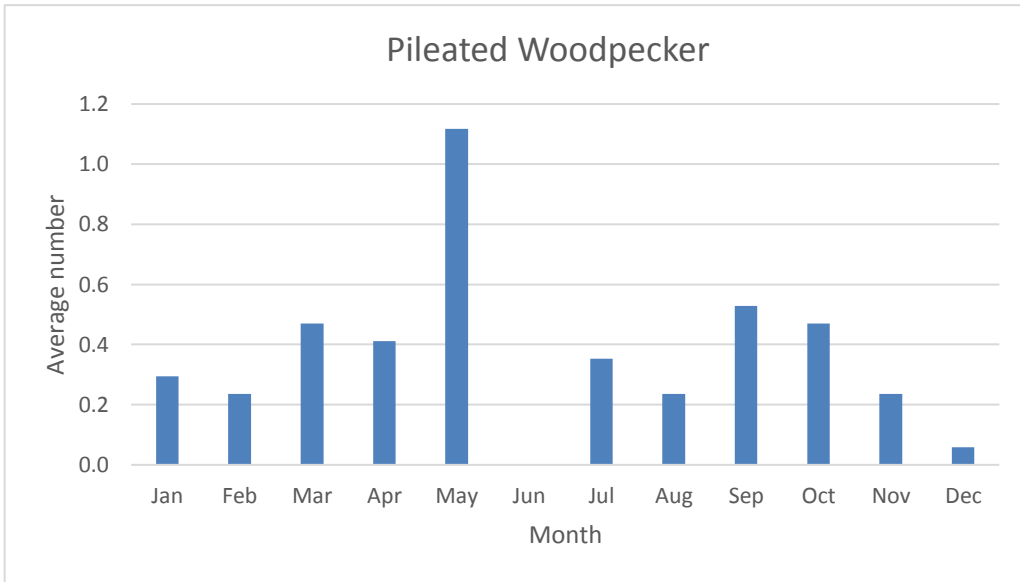

### Yellow-bellied Sapsucker

R; max count 5; 7 reports: Apr 2008, Apr 2013, Sep 2013, Apr 2015, Oct 2019, Apr 2020, Sep 2020

C; max count 8

C since 2010; max count 4

C; max count 5

U; max count 2