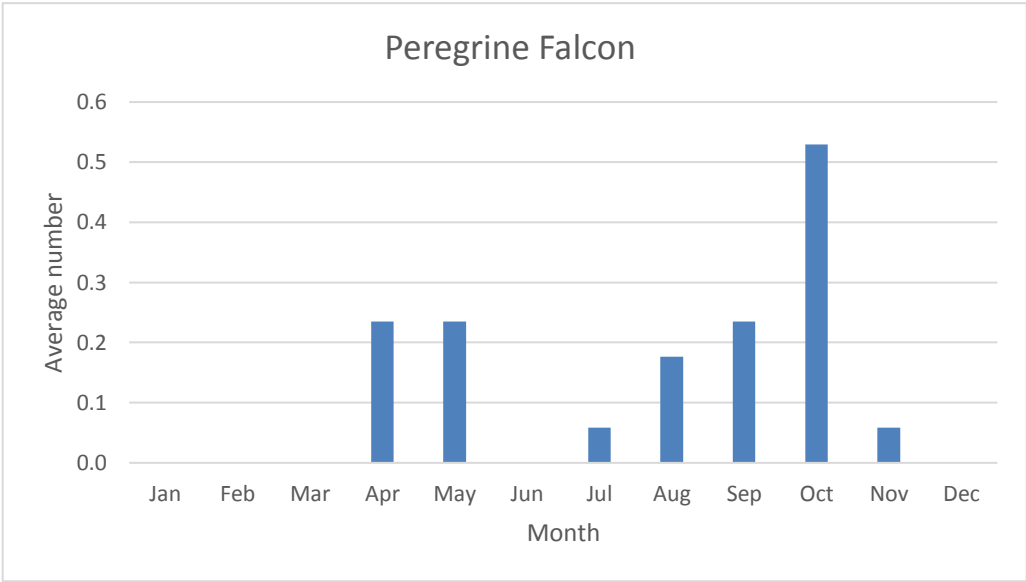

U; max count 2