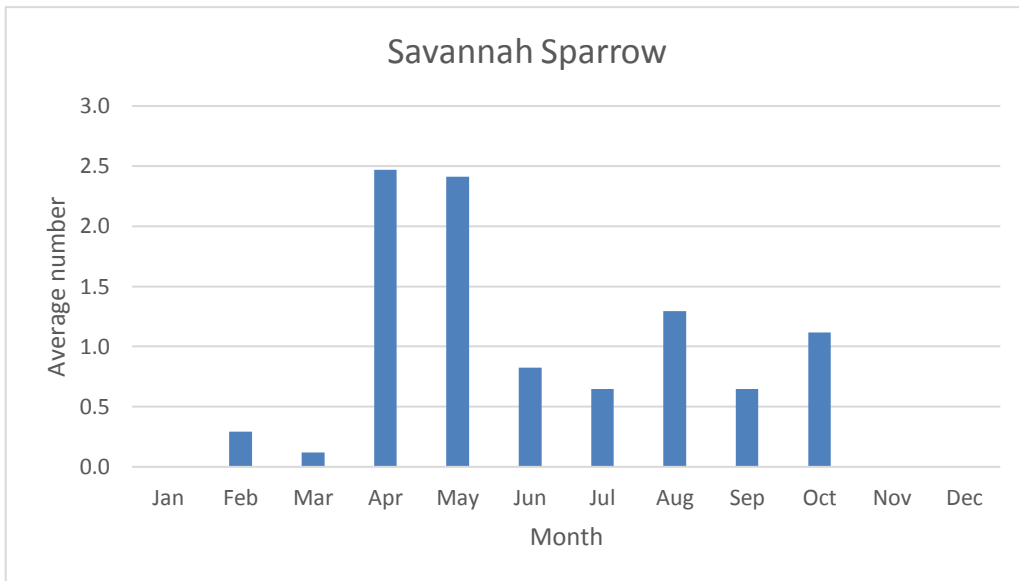

C; max count 15