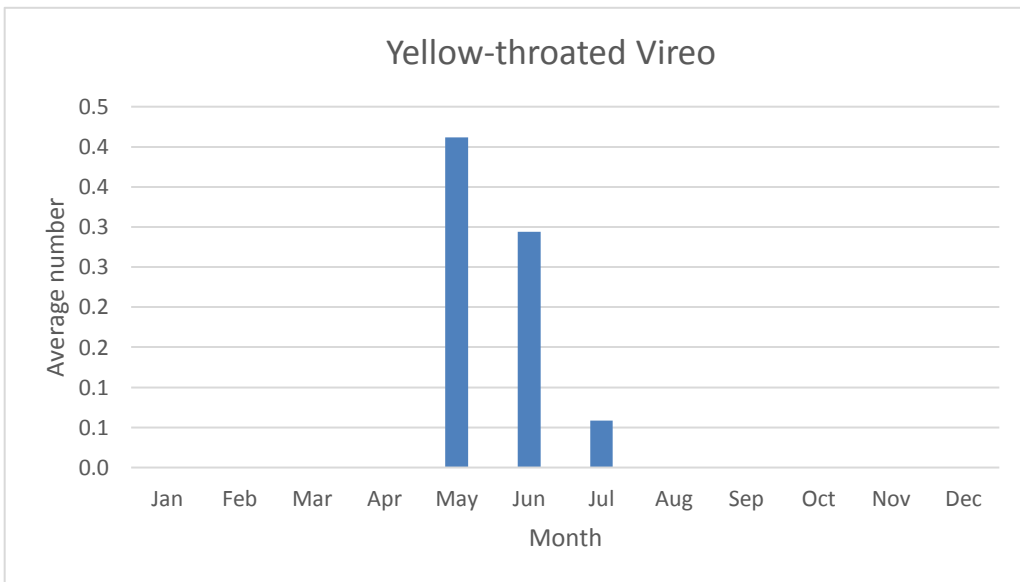

# Vireos

U; max count 2

U; max count 3 -- has become common since 2013

U; max count 1

**Blue-headed Vireo**

R; max count 2; 7 reports: May 2014, Apr 2016, Oct 2016, May 2018, May 2019, May 2020, Oct 2020

C; max count 14