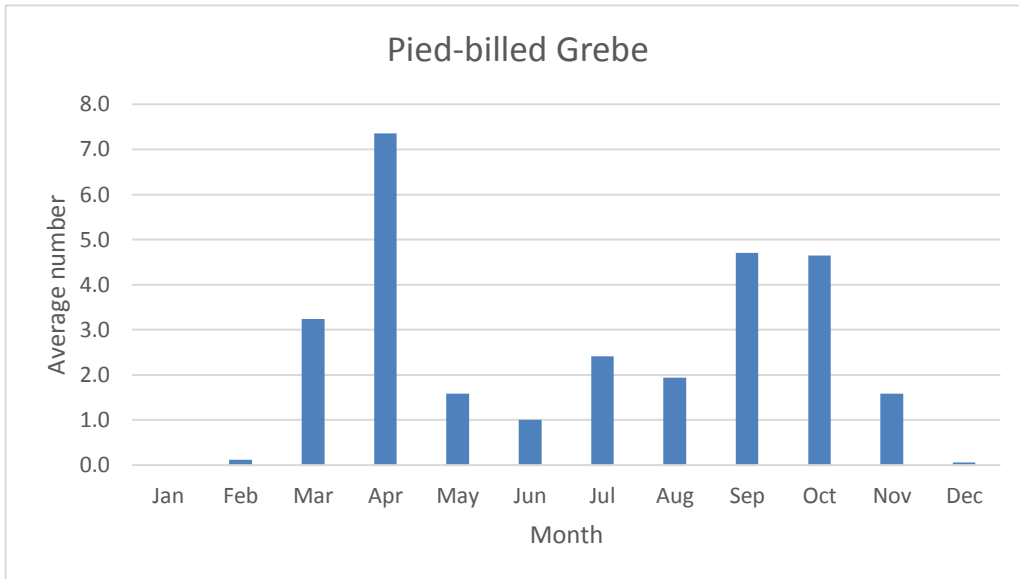

Grebes

C; max count 31