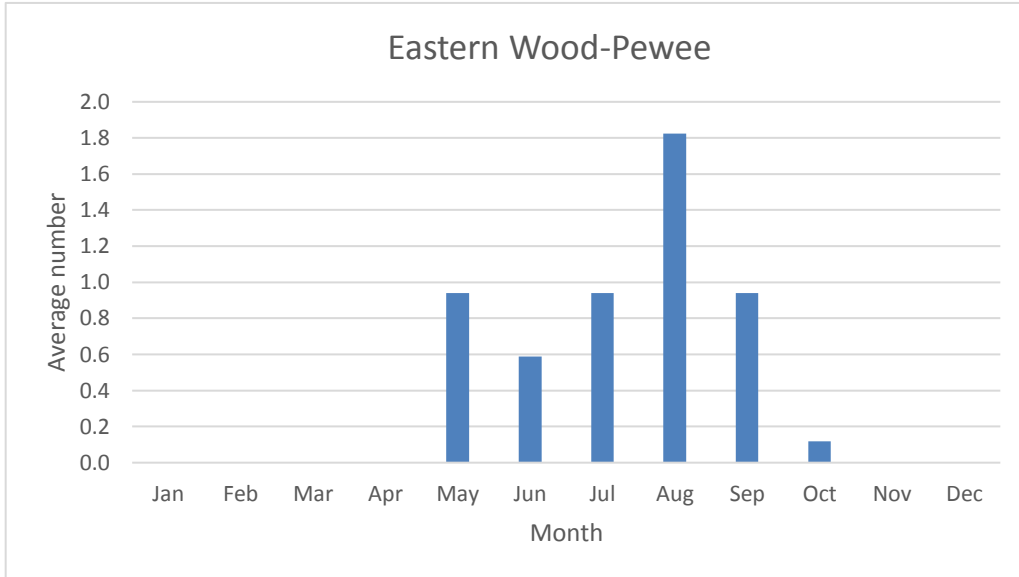

Tyrant Flycatchers

Olive-sided Flycatcher

V; max count 1; 1 report: Sep 2020 (250th species reported)

C; max count 6

Yellow-bellied Flycatcher

V; max count 1; 2 reports: May 2019, May 2020

Acadian Flycatcher

R; max count 3; 4 reports: May 2011, June 2012, May 2014, Aug 2020