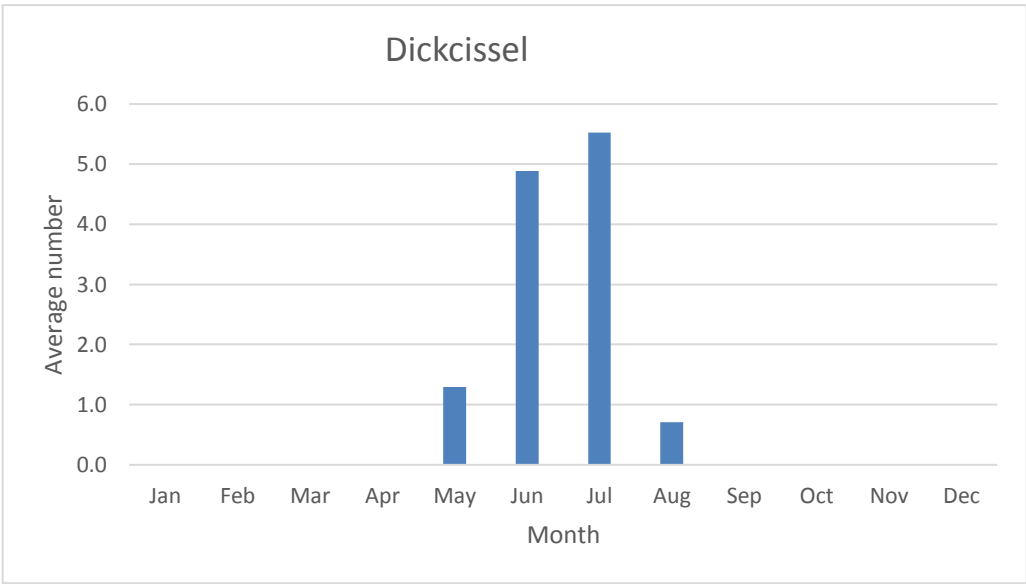

### Summer Tanager

V; max count 2; 1 report: Jul 2018

U; max count 2

C; max count 21

C; max count 8

U; max count 2

C; max count 49

U; max count 35