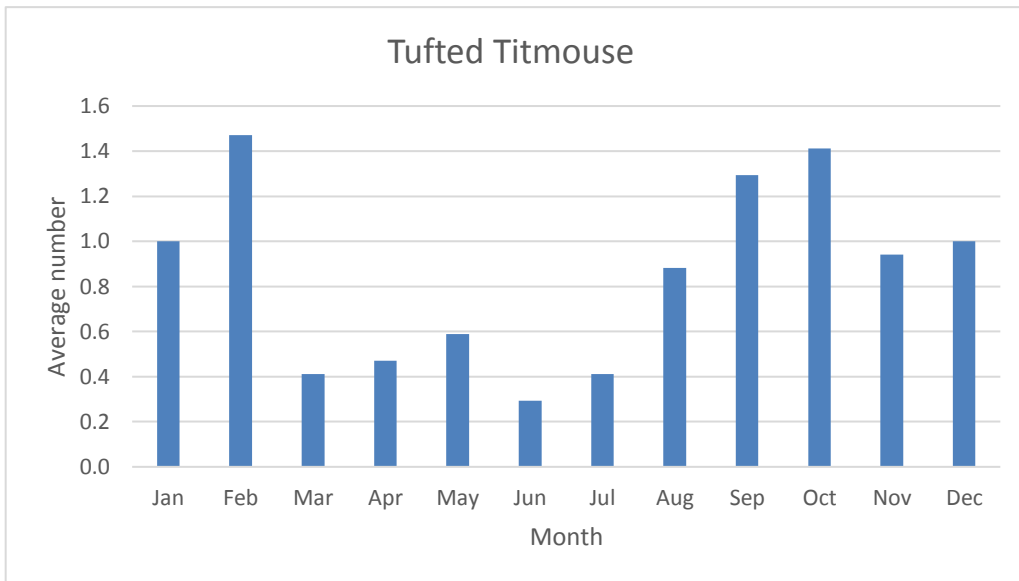

C; max count 6

Nuthatches and Creeper

Red-breasted Nuthatch

R; max count 2; 3 reports: Oct 2010, May 2019, Nov 2020