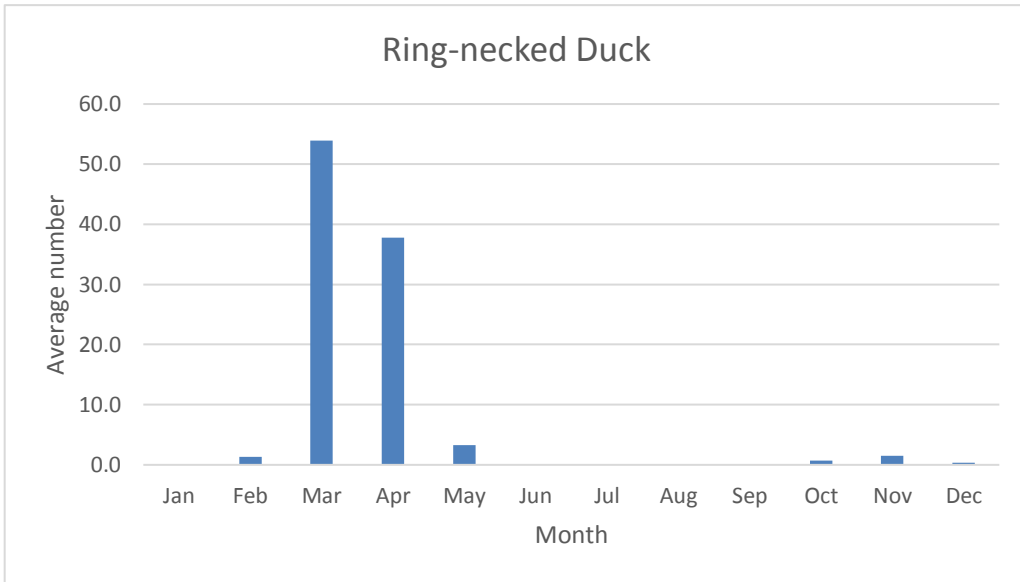

C; max count 400

Greater Scaup

R; max count 6; 3 reports: Apr 2012, Mar 2017, Mar 20

C; max count 100