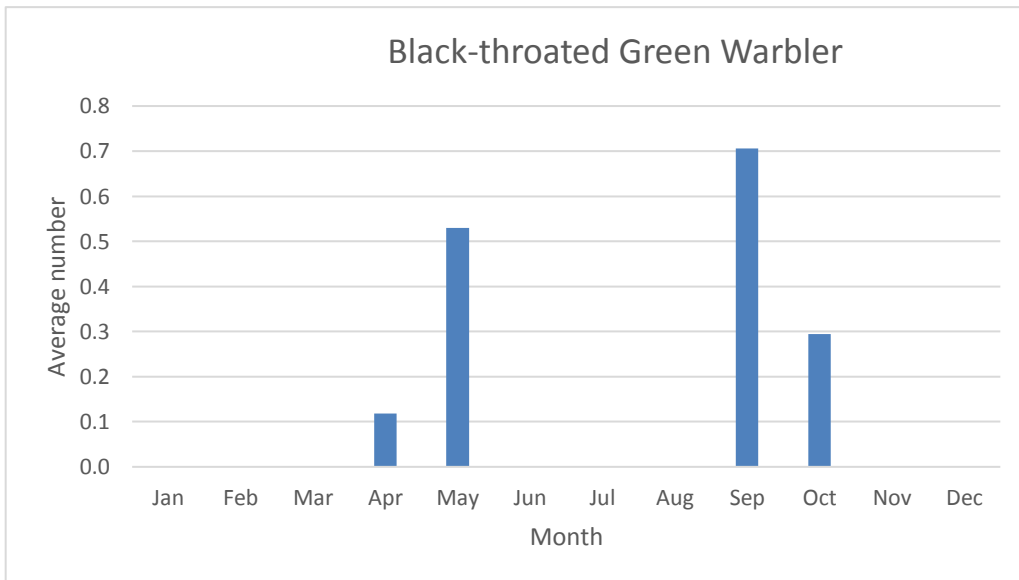

Prairie Warbler

V; max count 1; 2 reports: May 2014, May 2019