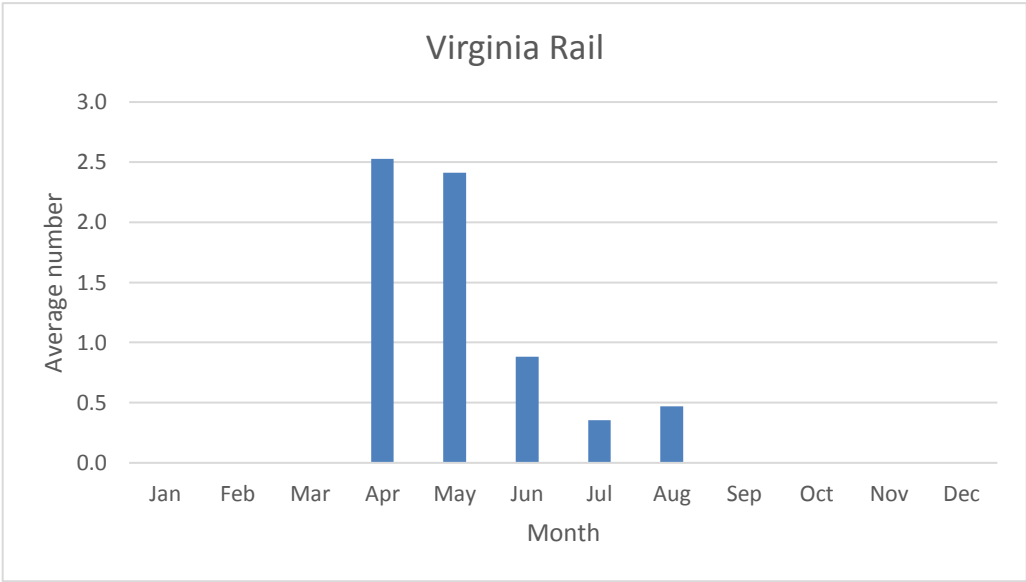

C; max count 10