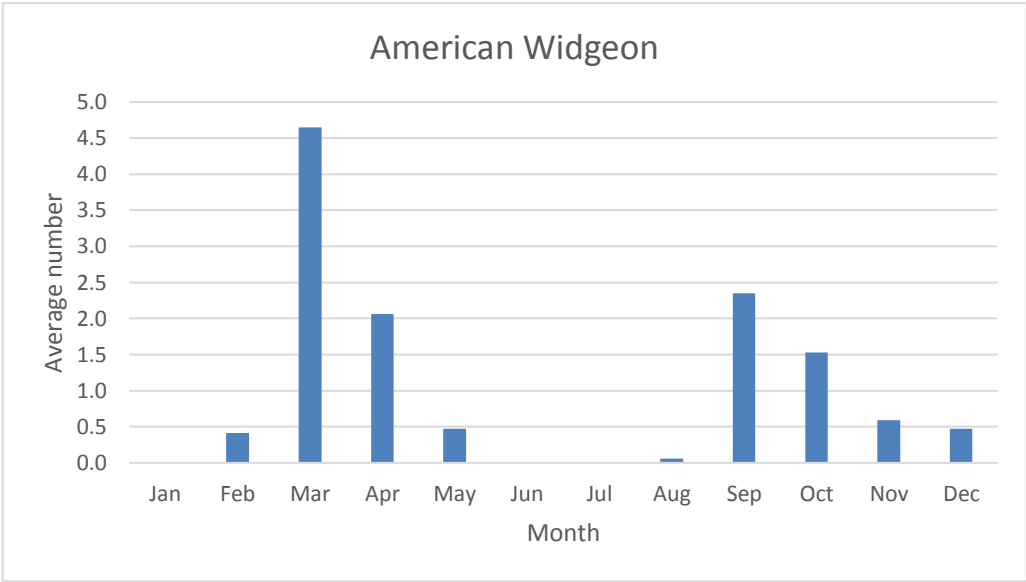

C; max count 50