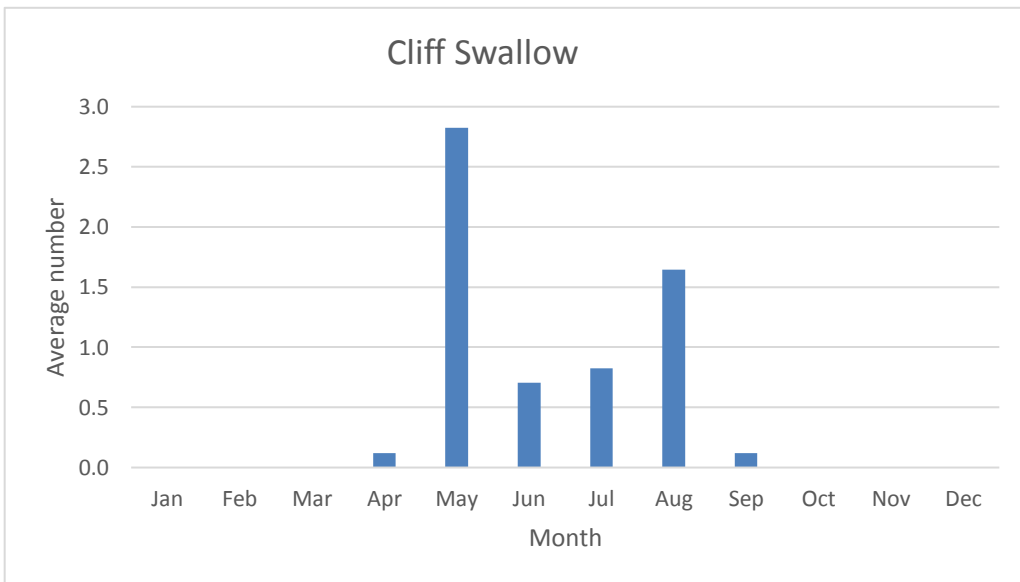

C; max count 20