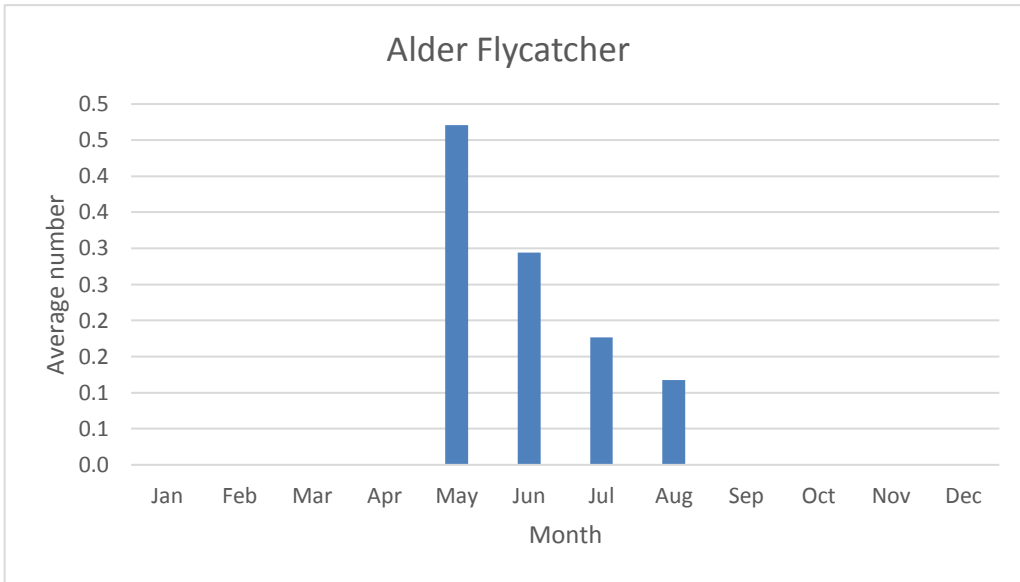

U; max count 1