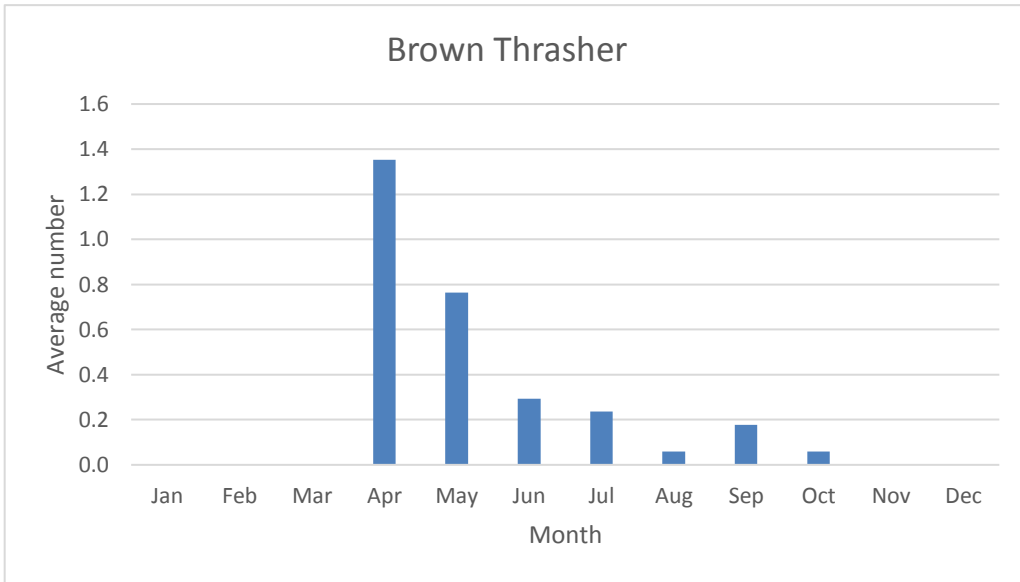

C; max count 5

Northern Mockingbird

R; max count 1; 6 reports: Apr 2011, May 2011, Aug 2012, Feb 2013, Apr 2019, Apr 2020

Starlings

C; max count 3000