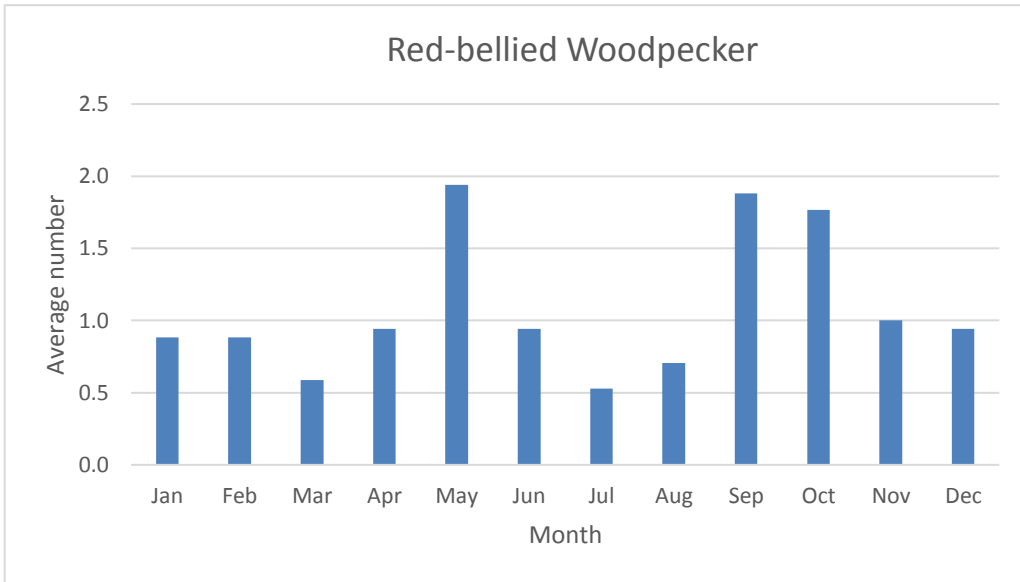

C; max count 11

Yellow-bellied Sapsucker

R; max count 5; 7 reports: Apr 2008, Apr 2013, Sep 2013, Apr 2015, Oct 2019, Apr 2020, Sep 2020