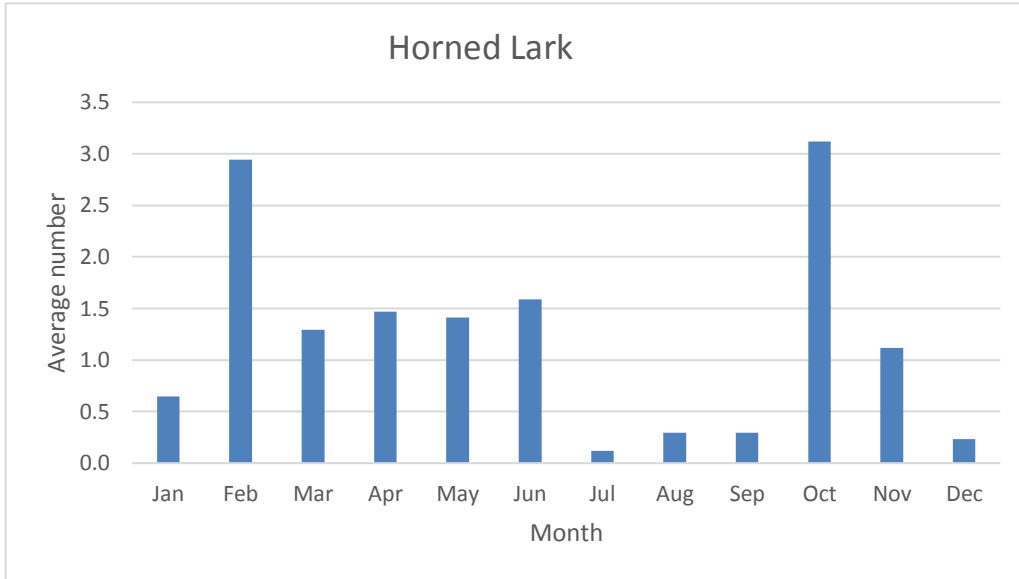

# Vireos

U; max count 2

U; max count 3 -- has become common since 2013

U; max count 1

**Blue-headed Vireo**

R; max count 2; 7 reports: May 2014, Apr 2016, Oct 2016, May 2018, May 2019, May 2020, Oct 2020

C; max count 14

## Crows and Jays

C; max count 54

C; max count 250

## Larks

C, but numbers much reduced since marsh restoration; max count 30