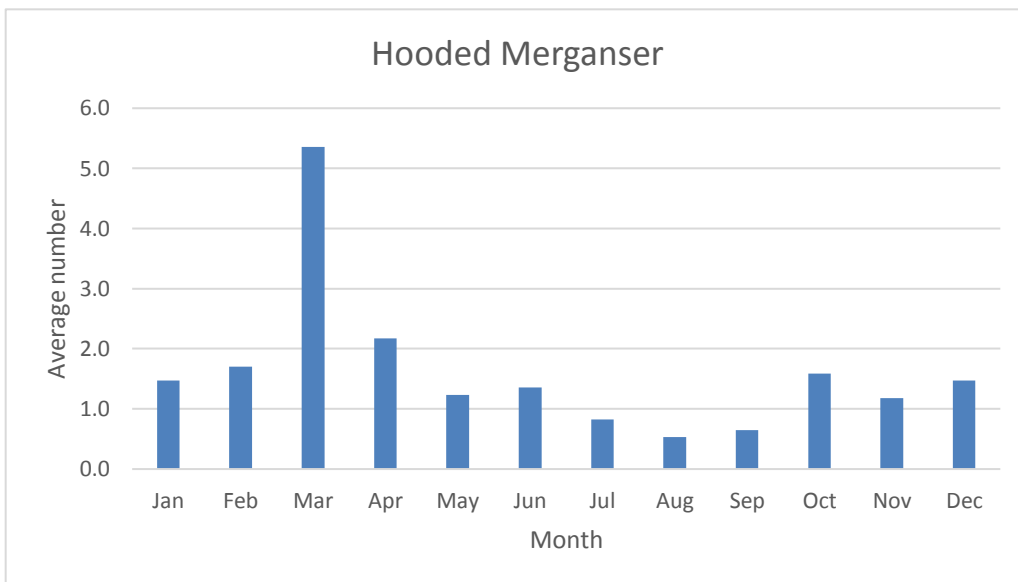

### Greater Scaup

R; max count 6; 3 reports: Apr 2012, Mar 2017, Mar 20

C; max count 100

C; max count 100

### Common Goldeneye

R; max count 2; 6 reports: Feb 2012, Mar 2014, Apr 2016, Jan, Feb, Mar 2019

C; max count 20