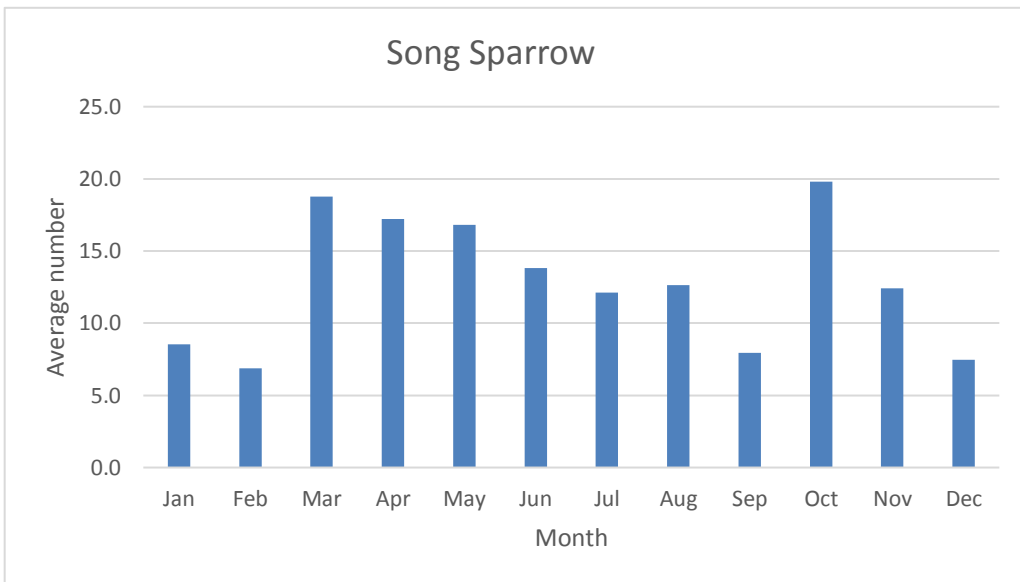

U; max count 6

**LeConte's Sparrow**

V; max count 1; 2 reports: Apr 2012, Nov 2020

**Nelson's Sparrow**

R; max count 1; 4 reports: May 2010, May 2014, May 2015, Sep 2018

U; max count 8

C; max count 69

C; max count 3