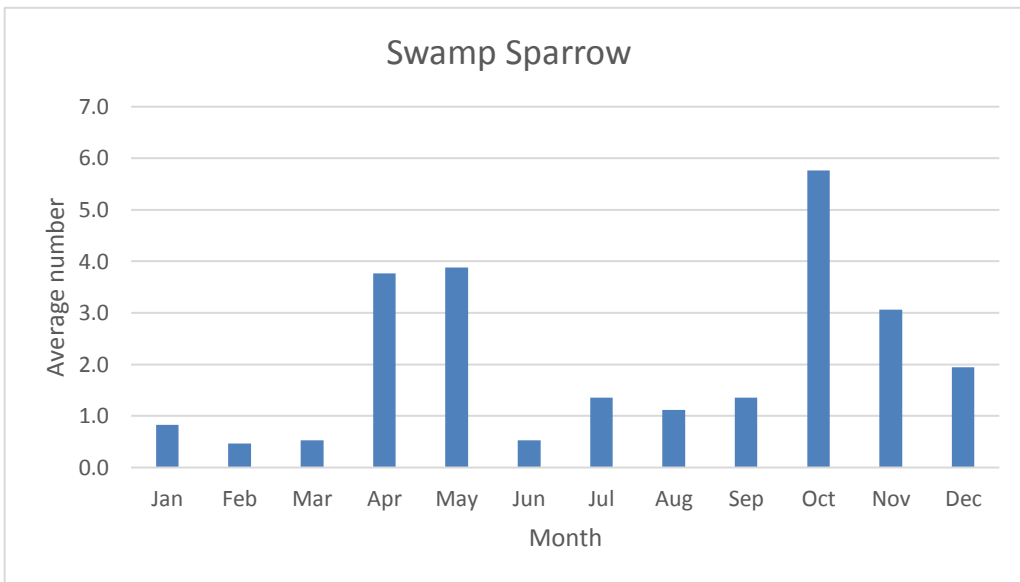

U; max count 6

**LeConte's Sparrow**

V; max count 1; 2 reports: Apr 2012, Nov 2020

**Nelson's Sparrow**

R; max count 1; 4 reports: May 2010, May 2014, May 2015, Sep 2018

U; max count 8

C; max count 69

C; max count 3