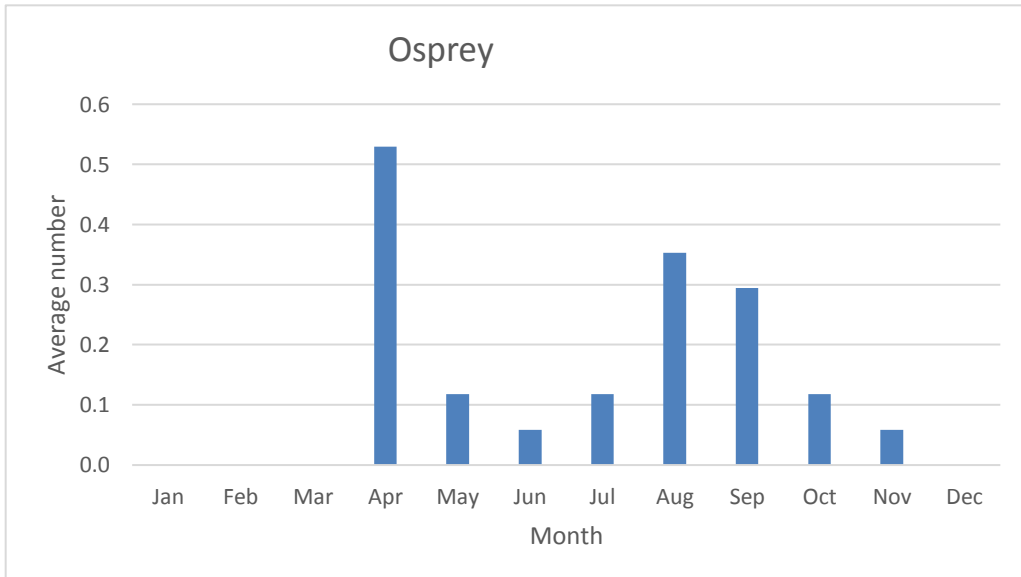

**Little Blue Heron**

V; max count 2; 2 separate reports, Aug 2021 (juv 8/9, ad 8/14)

R; max count 7; 7 reports, most recent Apr 2015

C; max count 58

C since 2012; max count 11

**Yellow-crowned Night-Heron**

V: max 1; 1 report, July 2021

**Ibis (*Plegadis sp*)**

V; max 1; 1 report: May 2010

**American Vultures, Osprey, Hawks and Eagles**

C; max count 137

C since 2012; max count 2

C; max count 5

C; max count 2

U; max count 2

C; max count 2

R; max count 2; 14 reports, most recent Nov 2019

**Broad-winged Hawk**

R; max count 100 (median 2); 7 reports: Sep 2008, Aug 2009, May 2014, Sep 2017, Aug 2018, Apr 2020, Sep 2020