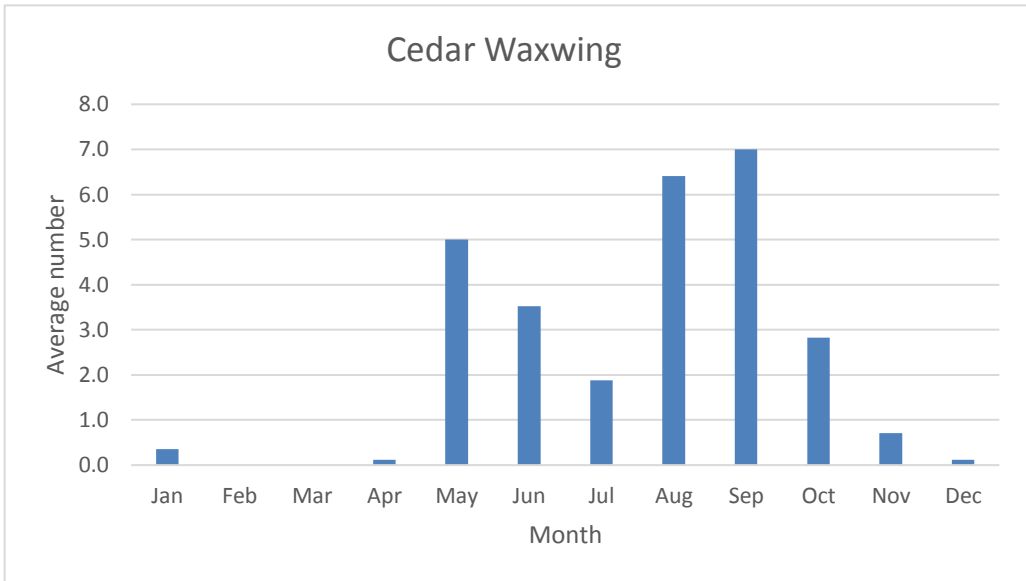

Waxwings

C; max count 35

Old World Sparrows

C; max count 1000