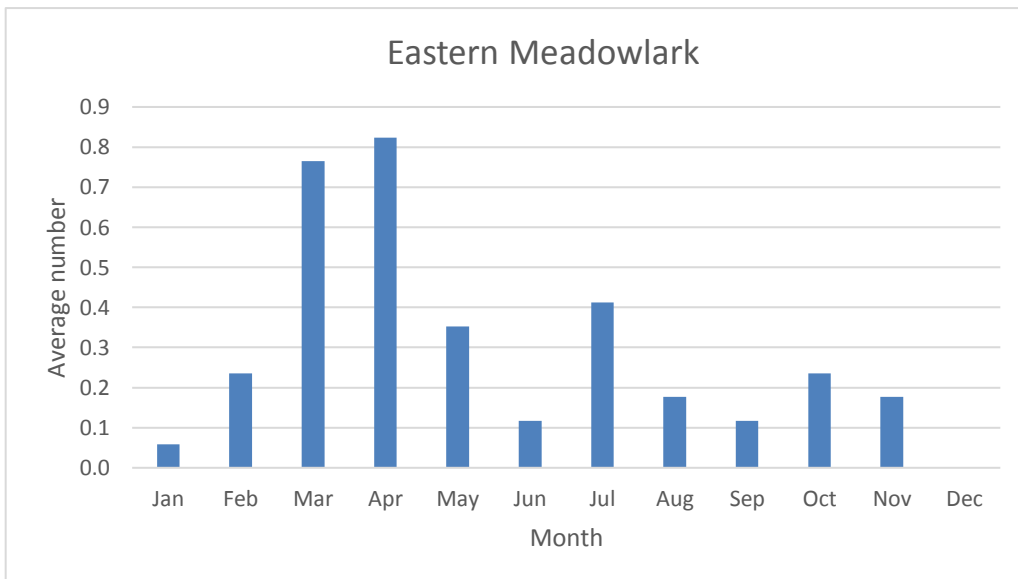

C; max count 5