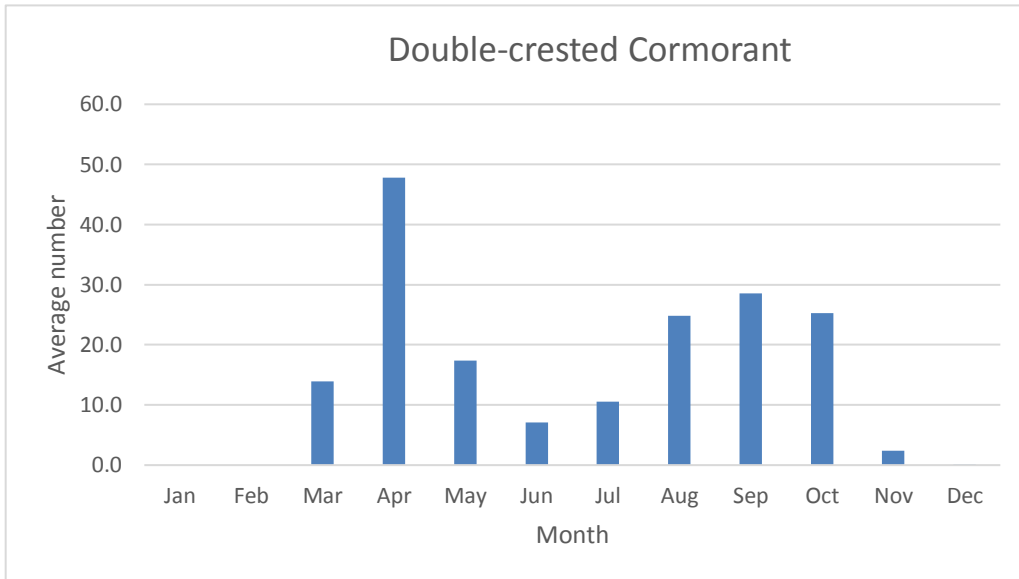

Cormorants

C; max count 145