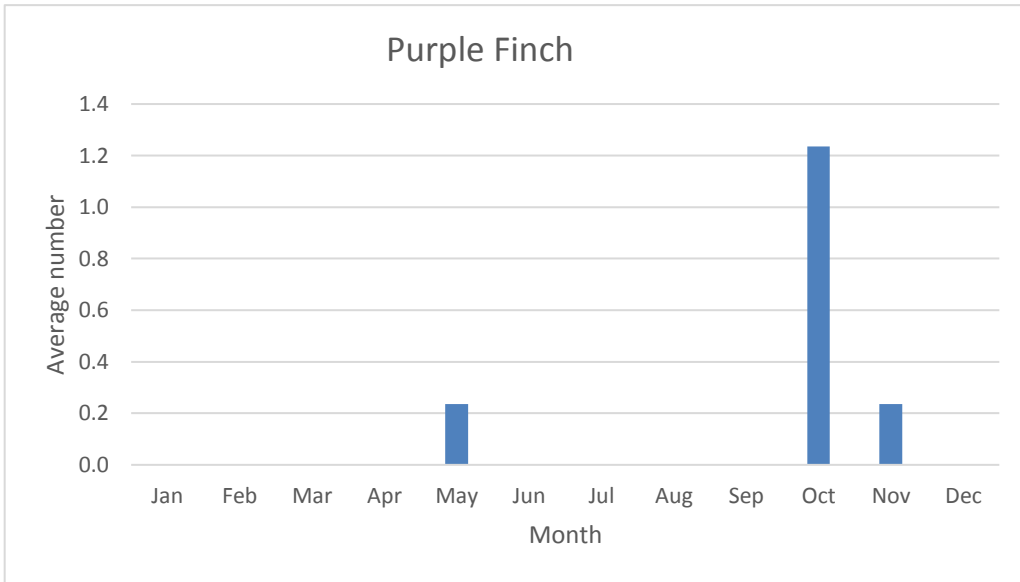

### Old World Sparrows

C; max count 1000

## Finches

C; max count 30

U; max count 2

**Common Redpoll**

V; max count 1; 1 report: Jan 2013

**White-winged Crossbill**

V; max count 1; 1 report: Nov 2012

**Pine Siskin**