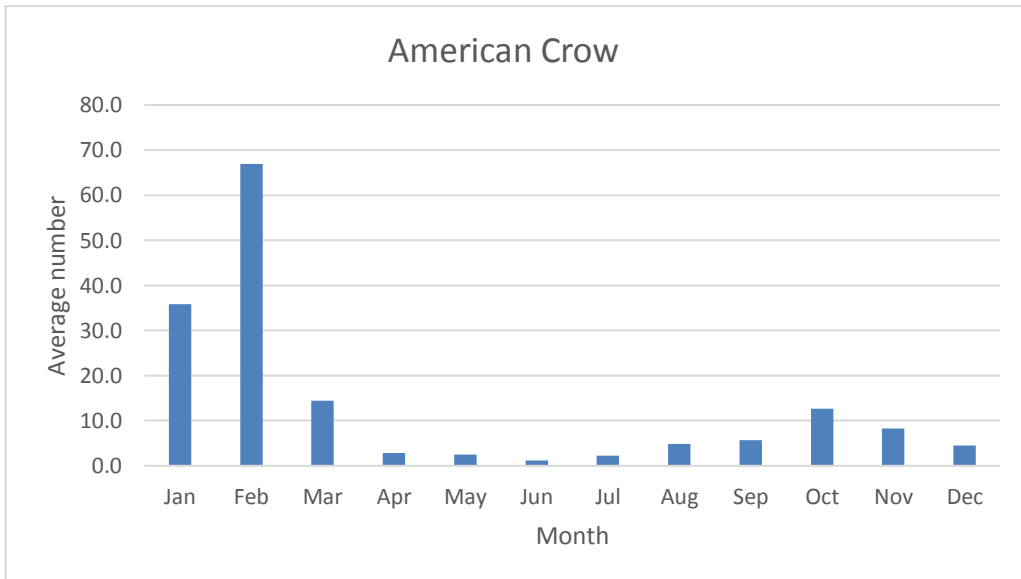

C; max count 250