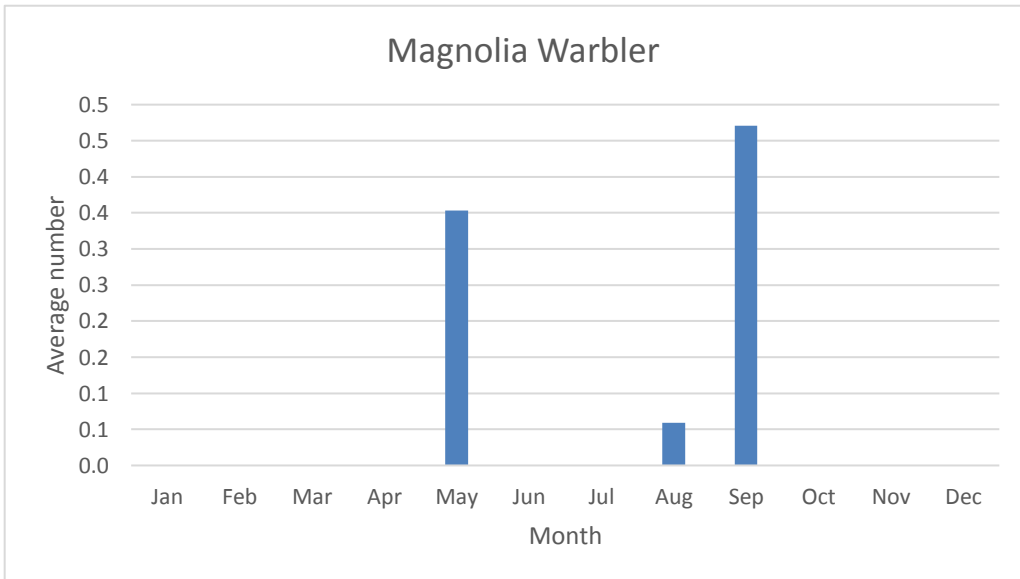

### Hooded Warbler

V; max count 1; 1 report Aug 2019

U; max count 13

**Cape May Warbler**

V; max count 3; 3 reports: May 2014, Oct 2015, May 2019

**Northern Parula**

V; max count 9; 5 reports: May 2011, Aug 2018, May 2019, May 2020, Sep 2020