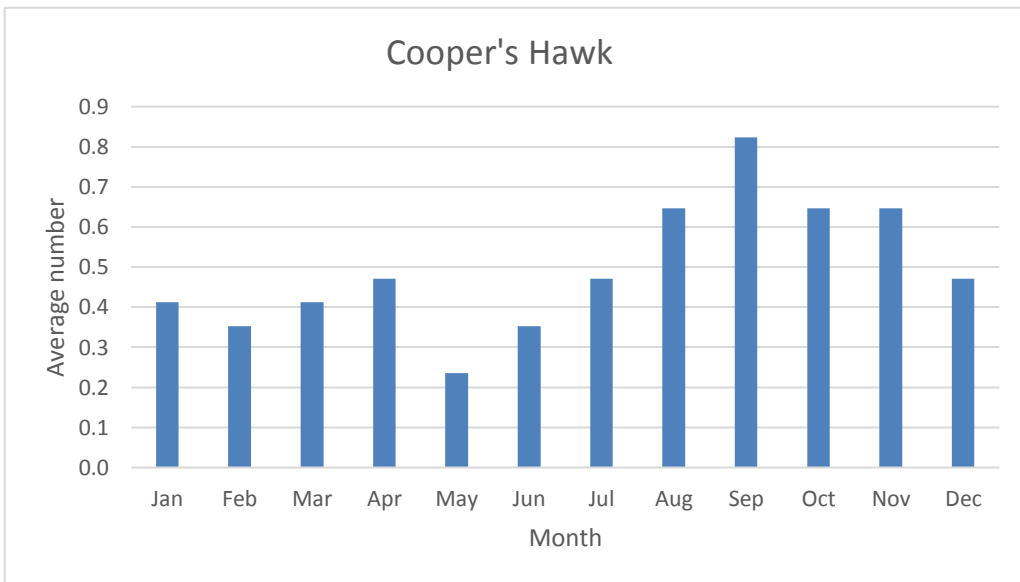

**Little Blue Heron**

V; max count 2; 2 separate reports, Aug 2021 (juv 8/9, ad 8/14)

R; max count 7; 7 reports, most recent Apr 2015

C; max count 58

C since 2012; max count 11

**Yellow-crowned Night-Heron**

V: max 1; 1 report, July 2021

**Ibis (*Plegadis sp*)**

V; max 1; 1 report: May 2010

**American Vultures, Osprey, Hawks and Eagles**

C; max count 137

C since 2012; max count 2

C; max count 5

C; max count 2

U; max count 2

C; max count 2

R; max count 2; 14 reports, most recent Nov 2019

**Broad-winged Hawk**

R; max count 100 (median 2); 7 reports: Sep 2008, Aug 2009, May 2014, Sep 2017, Aug 2018, Apr 2020, Sep 2020