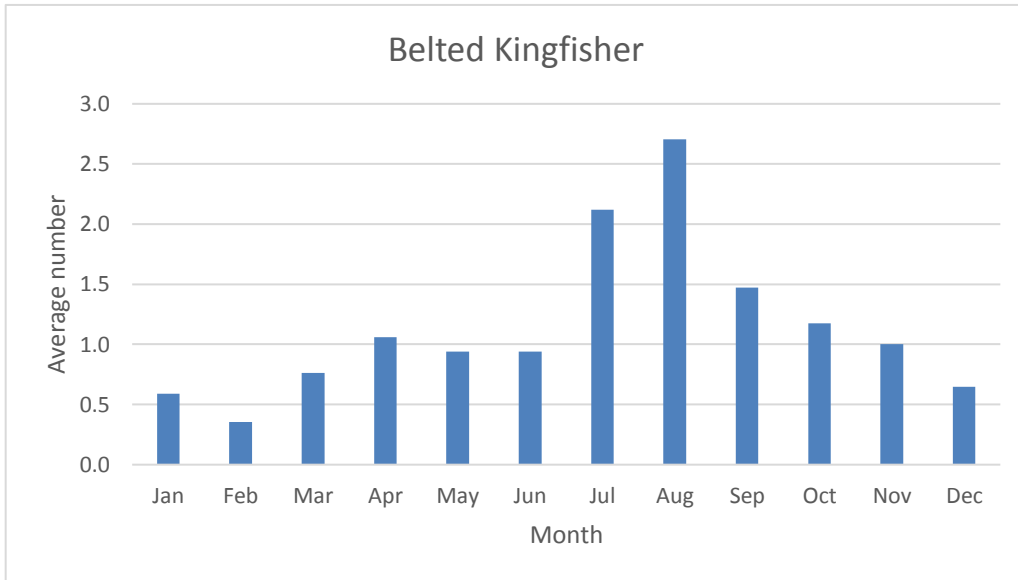

U; max count 2

C; max count 2

R; max count 2; 14 reports, most recent Nov 2019

**Broad-winged Hawk**

R; max count 100 (median 2); 7 reports: Sep 2008, Aug 2009, May 2014, Sep 2017, Aug 2018, Apr 2020, Sep 2020

**Snowy Owl**

V; max count 1; 1 report: Mar 2018

R; max count 1; 8 reports

**Short-eared Owl**

R; max count 3; 5 reports: Oct 2006, Apr 2007, Mar 2009, Jan 2011, Nov 2017

**Kingfishers**

C; max count 14

**Woodpeckers**

### Yellow-bellied Sapsucker

R; max count 5; 7 reports: Apr 2008, Apr 2013, Sep 2013, Apr 2015, Oct 2019, Apr 2020, Sep 2020

C; max count 8

C since 2010; max count 4

C; max count 5

U; max count 2