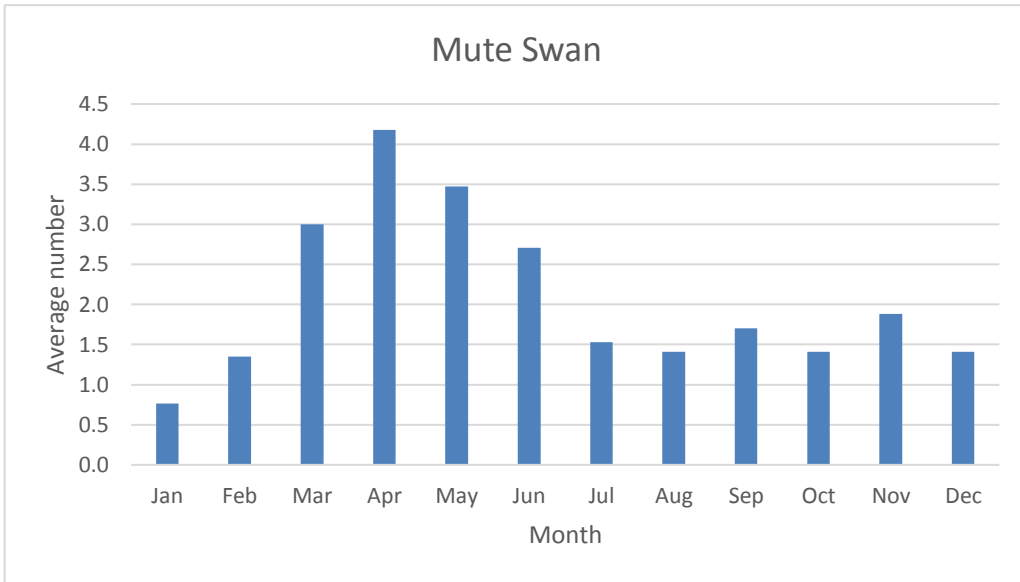

### Black-bellied Whistling-Duck

V; max count 1; 1 report: Aug-Oct 2019

### Snow Goose

V; max count 2; 2 reports: Dec 2013, Feb 2016

U; max count 75

### Cackling Goose

V; max count 9; 2 reports: Jan 2013, Feb 2020

C; max count 1000

C; max count 32