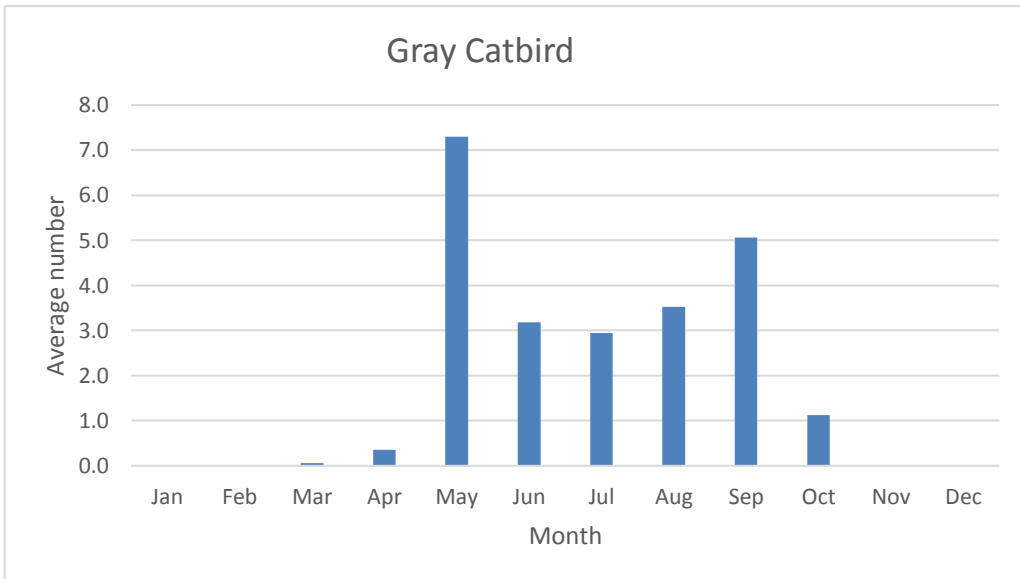

Mockingbirds, Thrashers, and allies