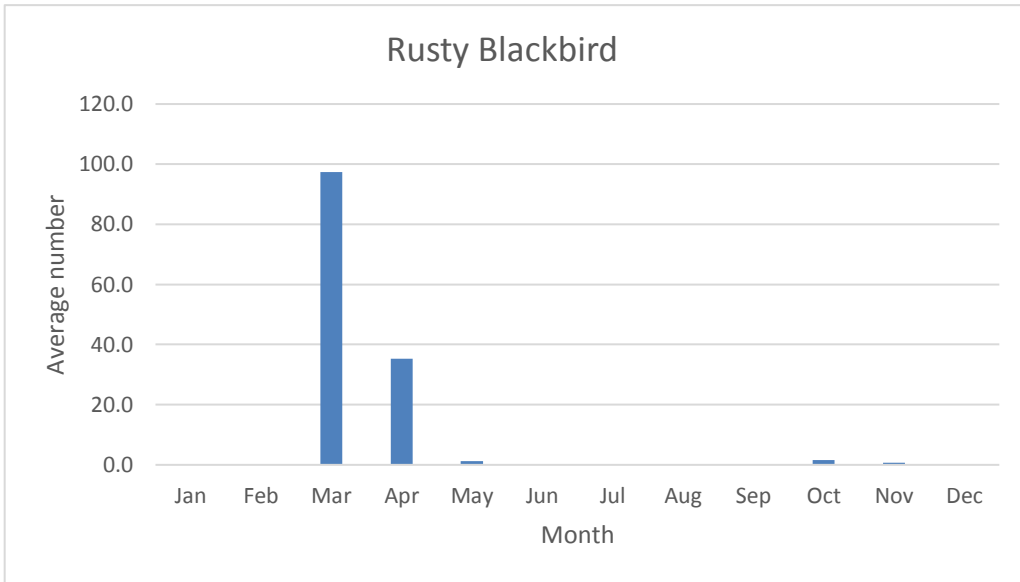

C; max count 1,000

Brewer's Blackbird

V; max count 1; 1 report: Apr 2012

C; max count 4,000