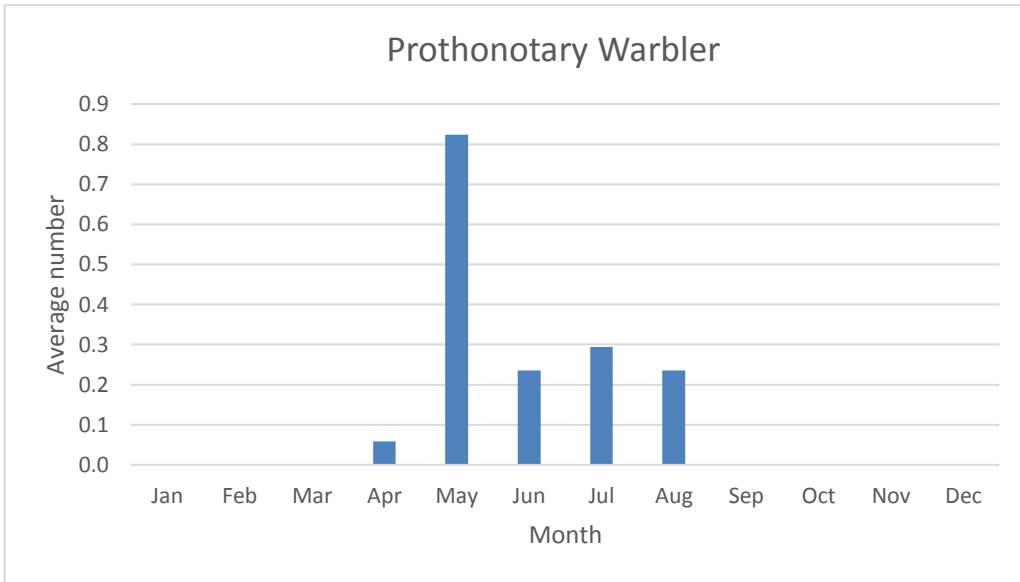

U; max count 4