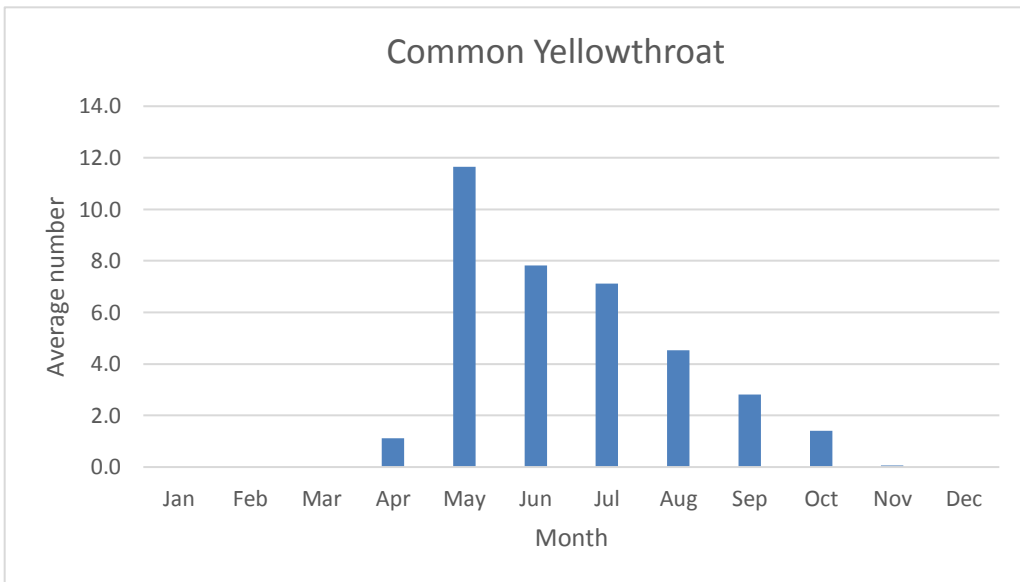

Connecticut Warbler

V; max count 1; 1 report Sep 2015

C; max count 59

Hooded Warbler

V; max count 1; 1 report Aug 2019