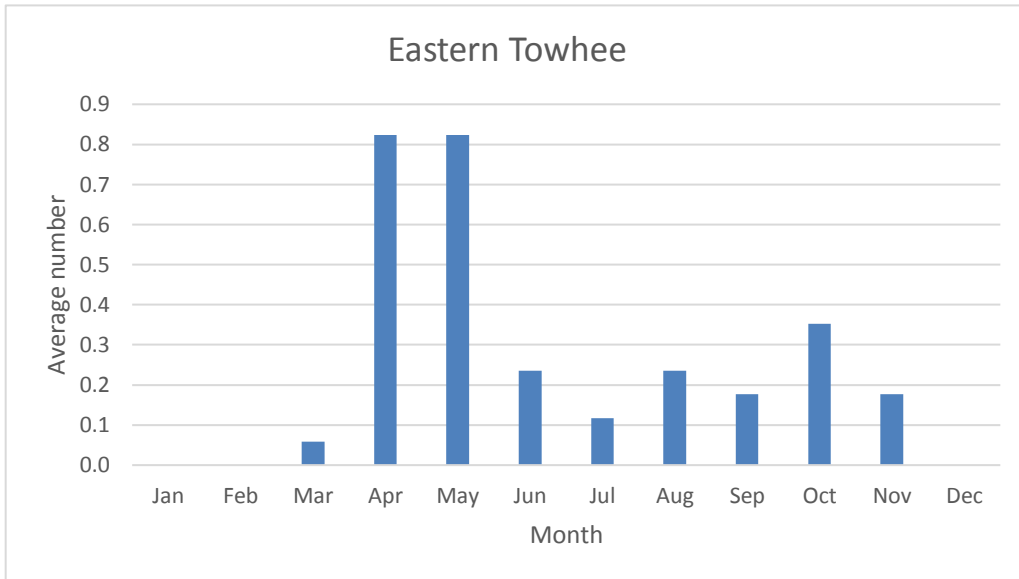

Towhees and Sparrows

C; max count 4