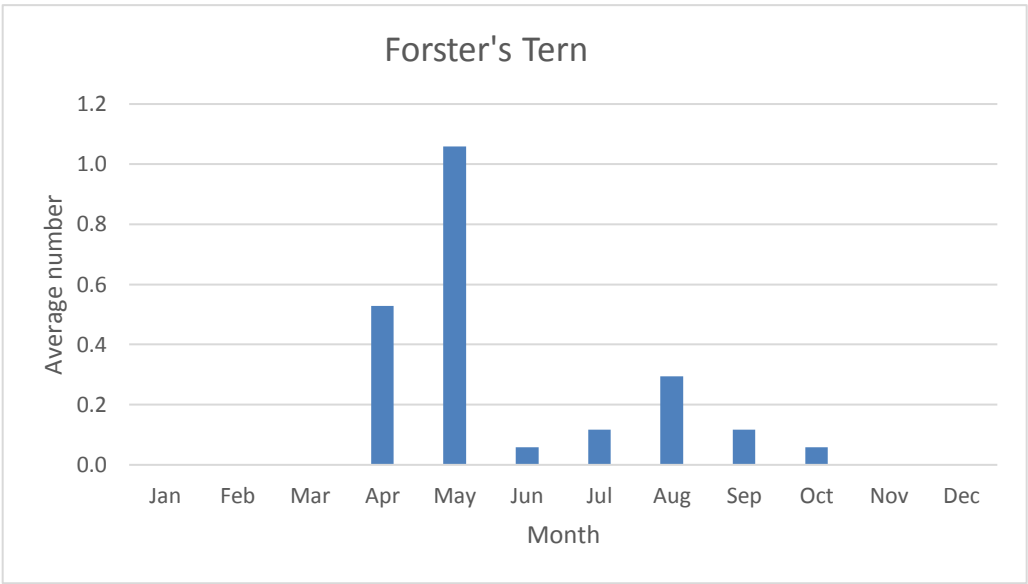

**Franklin's Gull**

V; max count 3; 2 reports: Sep 2010, Oct 2018

C; max count 1000

C since 2011; max count 14

**Lesser Black-backed Gull**

R; max count 3; 4 reports: Nov 2013, Nov 2018, Nov 2019, Dec 2021

C since 2009; max count 6

U; max count 7

U; max count 3

U; max count 6

**Loons**

**Common Loon**

V; max count 1; 2 reports: Apr 12, May 12