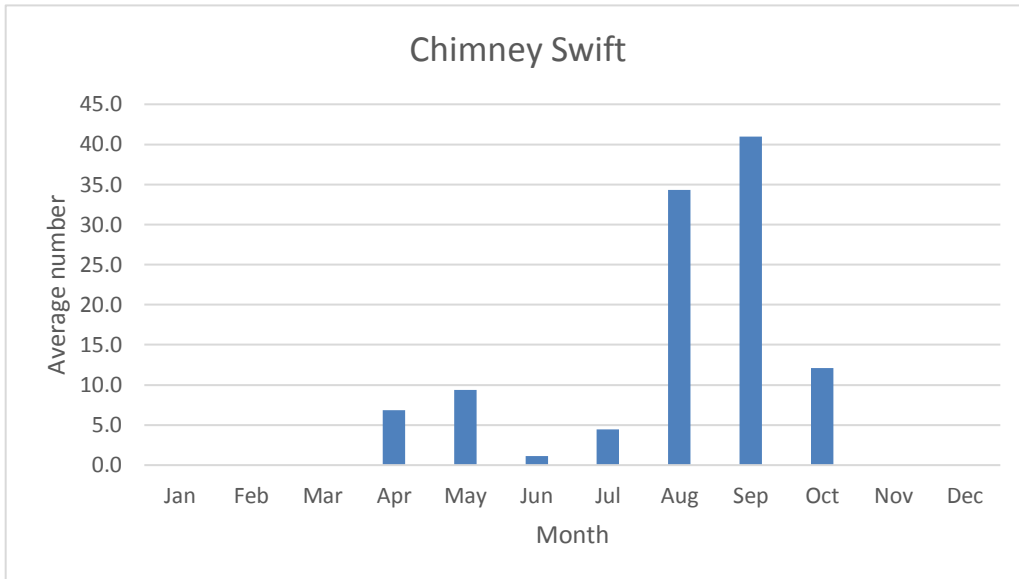

Swifts and Hummingbirds

C; max count 167