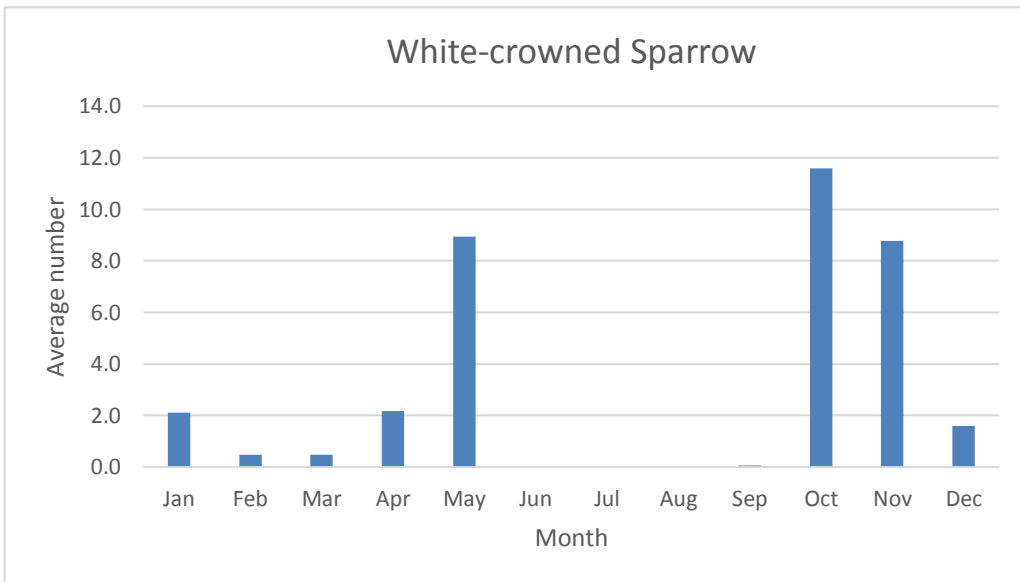

Harris's Sparrow

V; max count 3; 1 report: Oct 2009