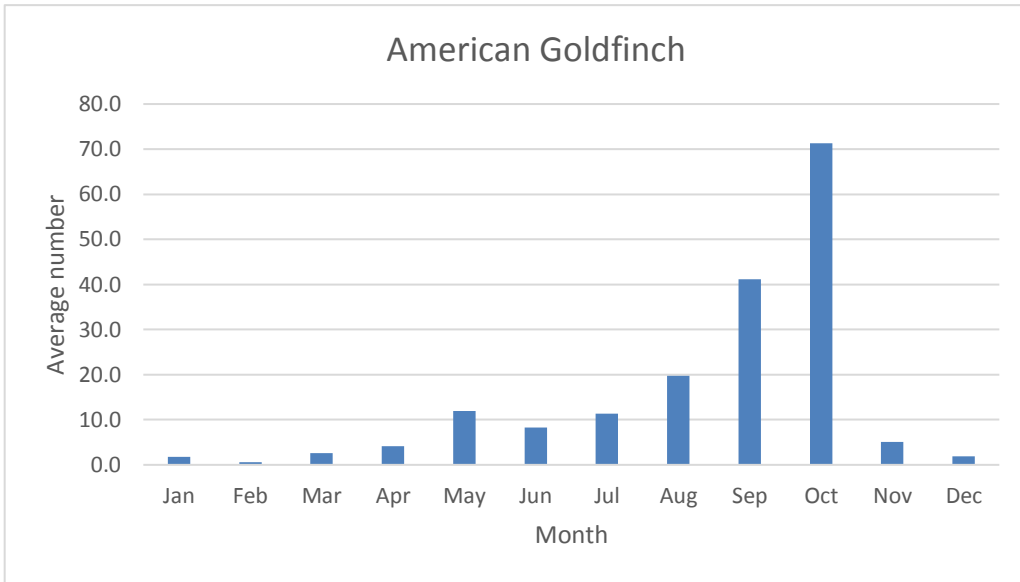

C; max count 270

Longspurs and Snow Bunting

Snow Bunting

R; max count 100; 5 reports: Jan 2006, Jan 2007, Dec 2015, Nov 2019, Feb 2021