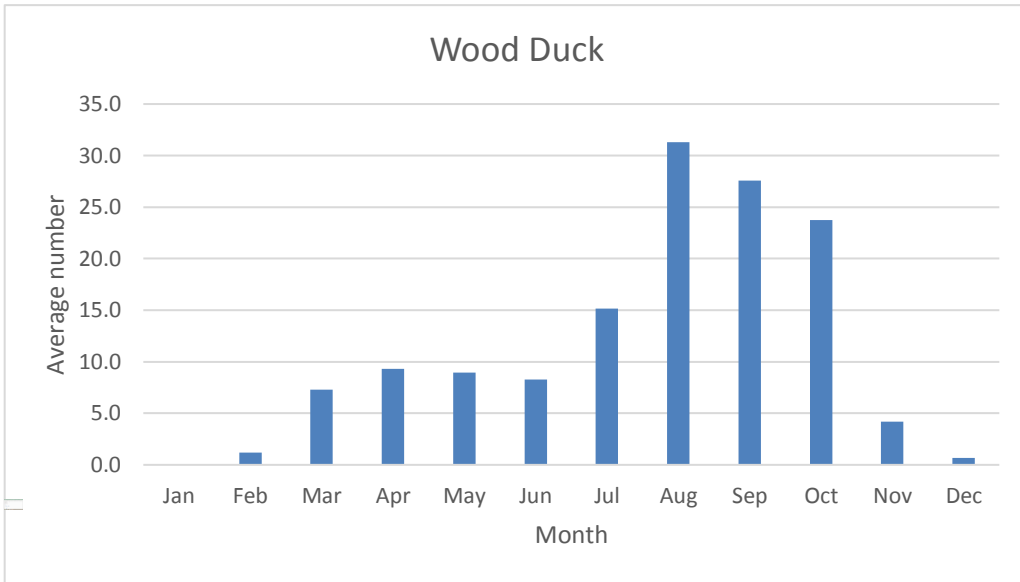

C; max count 156