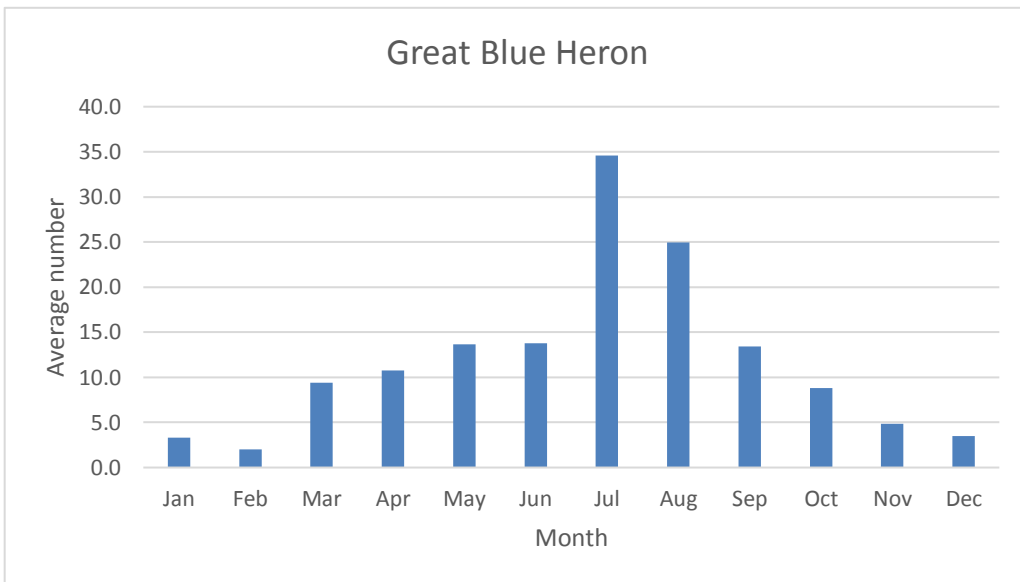

## Pelicans, Bitterns and Herons

U; max count 9

U; max count 4

U; max count 6

C; max count 121

C; max count 105

**Snowy Egret**

V; max count 1; 1 report, Aug 2011

**Little Blue Heron**

V; max count 2; 2 separate reports, Aug 2021 (juv 8/9, ad 8/14)

R; max count 7; 7 reports, most recent Apr 2015

C; max count 58

C since 2012; max count 11

**Yellow-crowned Night-Heron**