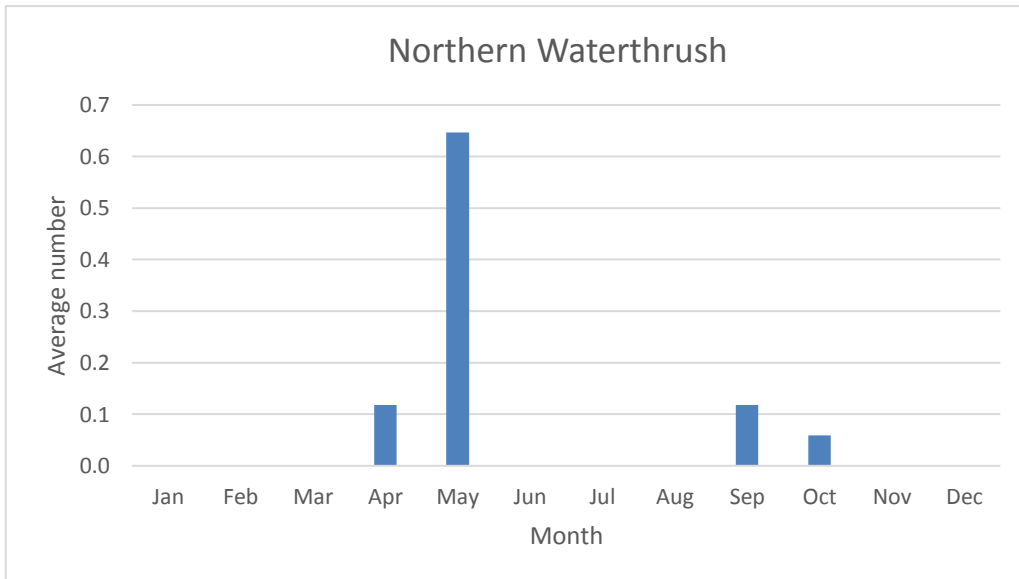

## Wood-Warblers

U; max count 4

U; max count 3