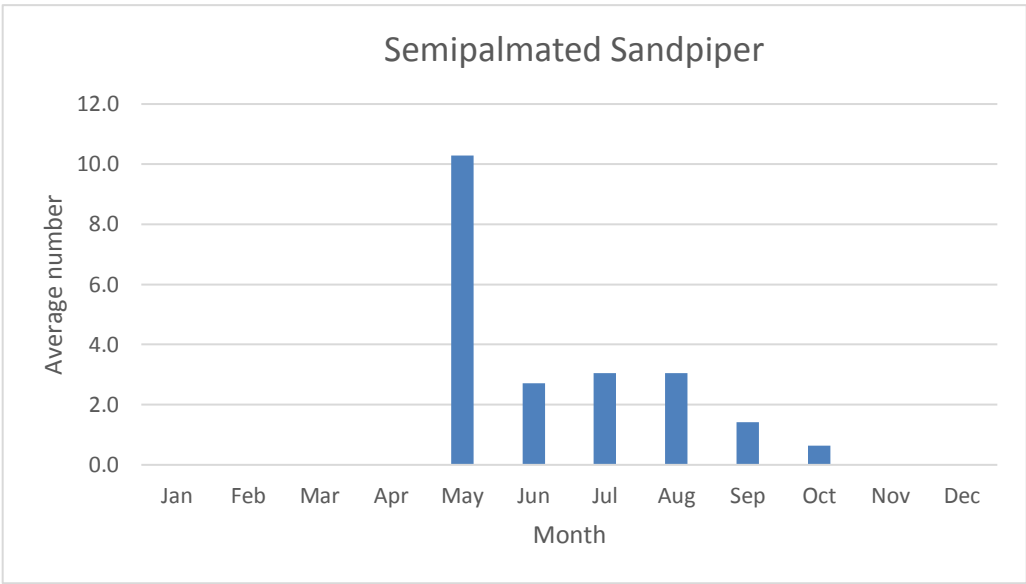

### Sanderling

V; 2 reports: Sep 2018, Aug 2020

C; max count 44

R; max count 2; 8 reports: most recent Sep 2021

C; max count 64

U; max count 8; 8 reports: most recent Sep 2018

### Buff-breasted Sandpiper

V; 2 reports: Sep 2011, Sep 2013

C; max count 400

C; max count 48

**Western Sandpiper**

V; max count 5; 1 report: May 2020

U; max count 34

R; max count 14; 11 reports, most recent Oct 2021