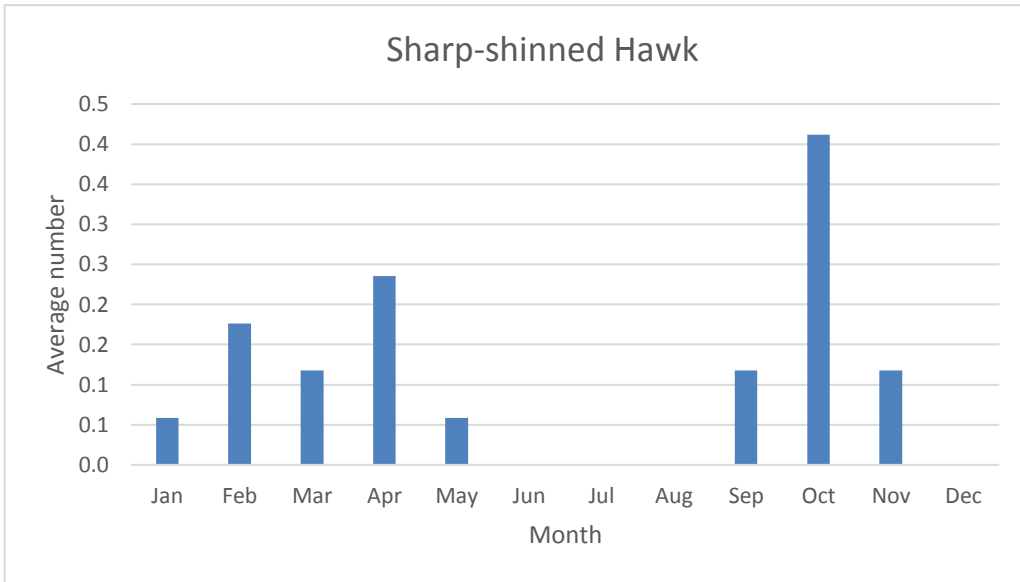

**Little Blue Heron**

V; max count 2; 2 separate reports, Aug 2021 (juv 8/9, ad 8/14)

R; max count 7; 7 reports, most recent Apr 2015

C; max count 58

C since 2012; max count 11

**Yellow-crowned Night-Heron**

V: max 1; 1 report, July 2021

**Ibis (*Plegadis sp*)**

V; max 1; 1 report: May 2010

**American Vultures, Osprey, Hawks and Eagles**

C; max count 137

C since 2012; max count 2

C; max count 5

C; max count 2

U; max count 2

C; max count 2

R; max count 2; 14 reports, most recent Nov 2019

**Broad-winged Hawk**

R; max count 100 (median 2); 7 reports: Sep 2008, Aug 2009, May 2014, Sep 2017, Aug 2018, Apr 2020, Sep 2020