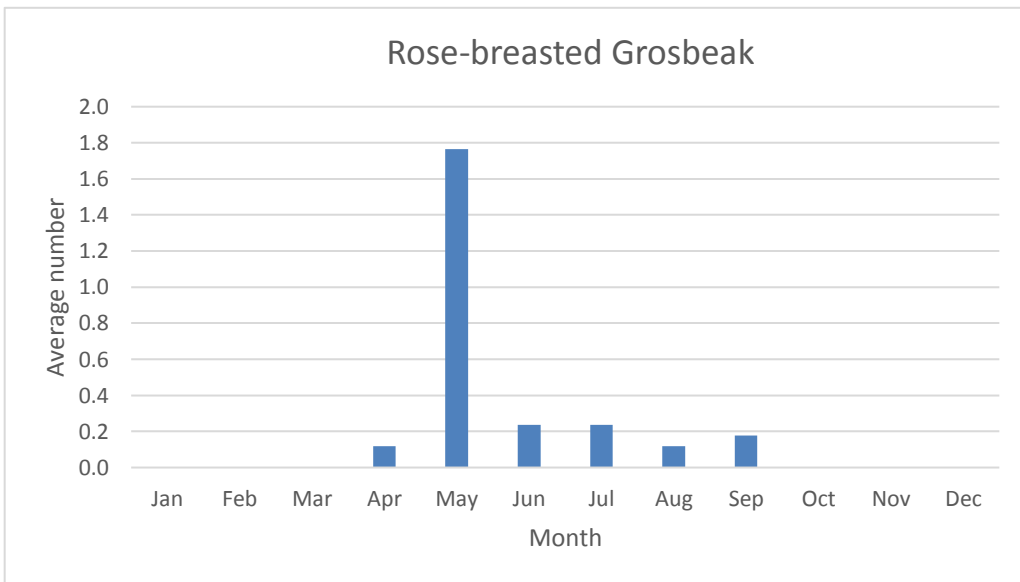

### Summer Tanager

V; max count 2; 1 report: Jul 2018

U; max count 2

C; max count 21

C; max count 8

U; max count 2

C; max count 49

U; max count 35