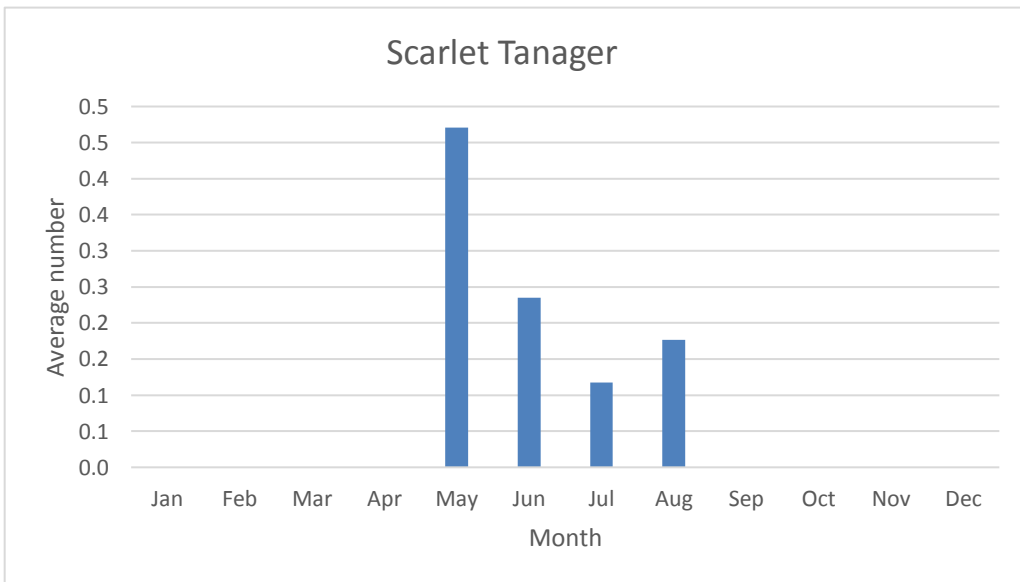

U; max count 2