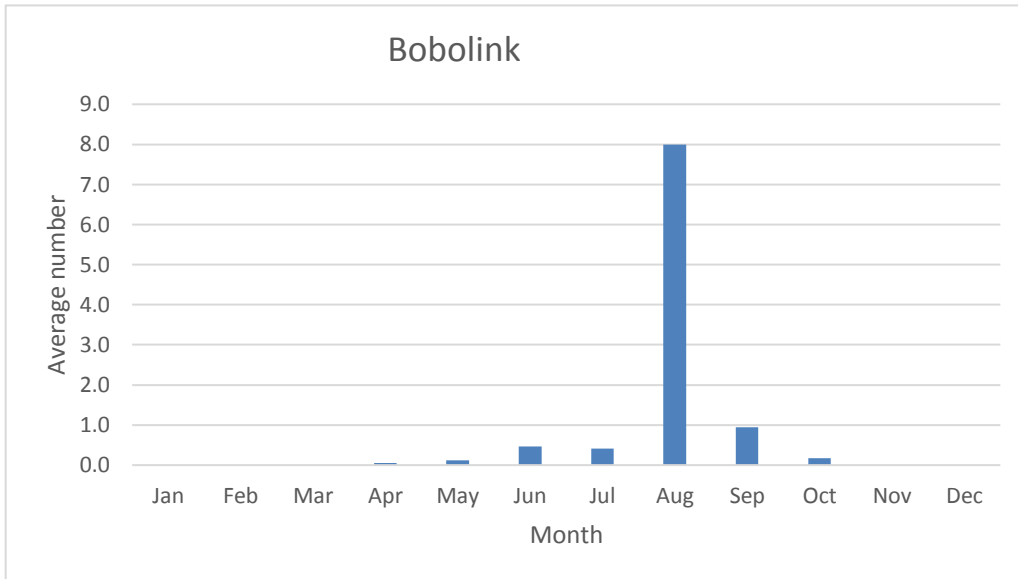

Blackbirds

U; max count 100