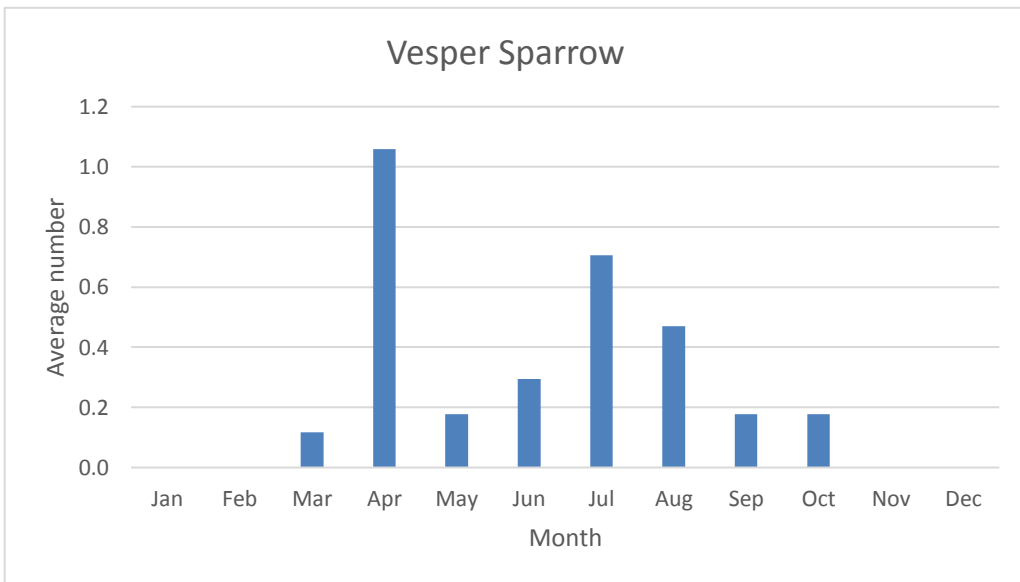

C; max count 5