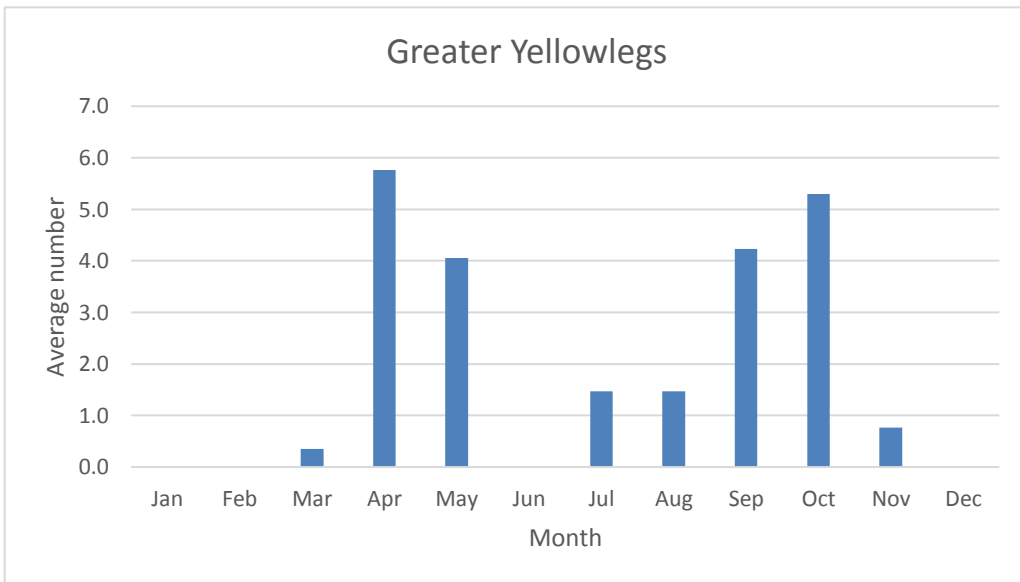

### Buff-breasted Sandpiper

V; 2 reports: Sep 2011, Sep 2013

C; max count 400

C; max count 48

**Western Sandpiper**

V; max count 5; 1 report: May 2020

U; max count 34

R; max count 14; 11 reports, most recent Oct 2021

C since 2014; max count 17

C; max count 40

C; max count 25

C; max count 18

C; max count 81

**Willet**

R; max count 14; 3 reports: Apr 2012, Apr 2018, Apr 2020

C; max count 18

R; max count 5; 9 reports, most recent Aug 2020

**Red-necked Phalarope**

V; max count 1; 1 report: Aug 2011

**Gulls and Terns**

**Sabine's Gull**

V; max count 1; 1 report: Sep into Oct 2021

C since 2013; max count 20

**Franklin's Gull**

V; max count 3; 2 reports: Sep 2010, Oct 2018

C; max count 1000

C since 2011; max count 14

**Lesser Black-backed Gull**

R; max count 3; 4 reports: Nov 2013, Nov 2018, Nov 2019, Dec 2021