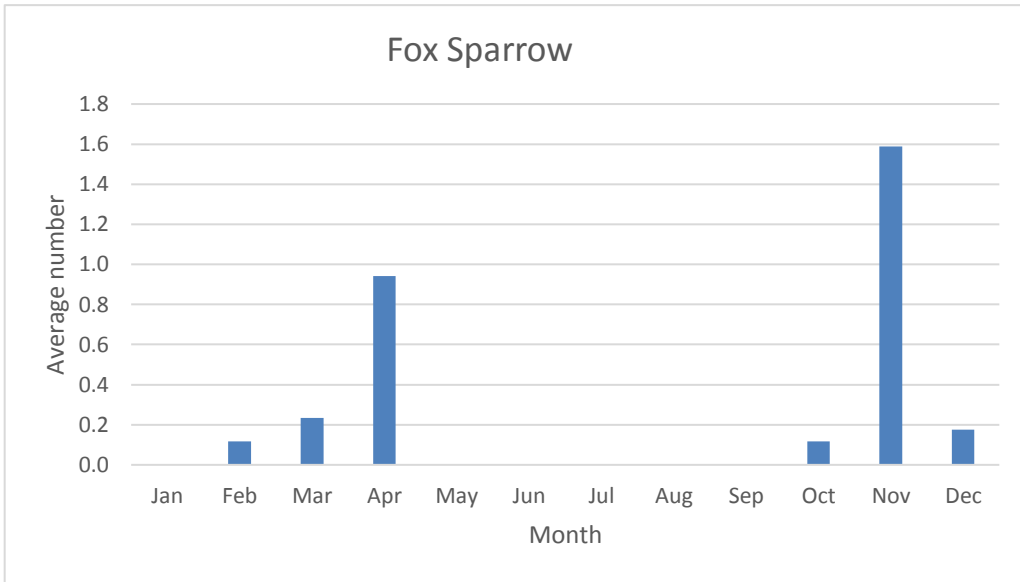

U; max count 6

**LeConte's Sparrow**

V; max count 1; 2 reports: Apr 2012, Nov 2020

**Nelson's Sparrow**

R; max count 1; 4 reports: May 2010, May 2014, May 2015, Sep 2018

U; max count 8

C; max count 69

C; max count 3