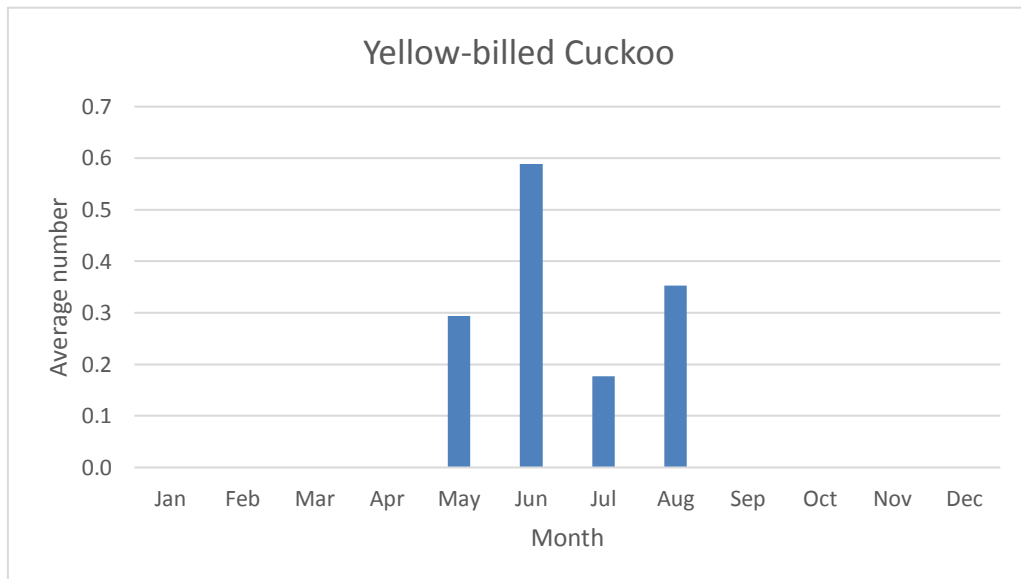

## Grebes

C; max count 31

C; max count 13

**Red-necked Grebe**

V; max count 1; 1 report, Apr 2021

**Eared Grebe**

V; max count 1; 3 reports: Mar 2010, Mar 2012, Apr 2012

**Western Grebe**

V; max count 1; 1 report: Jun 2010

**Pigeons and Doves**

C: max count 35

**Eurasian Collared Dove**

V; max count 1; 1 report: Mar 2011

C; max count 60

**Cuckoos**

U; max count 2

**Black-billed Cuckoo**

R; max count 1; 4 reports: Aug 2015, May 2019, Jun 2020, Aug 2020