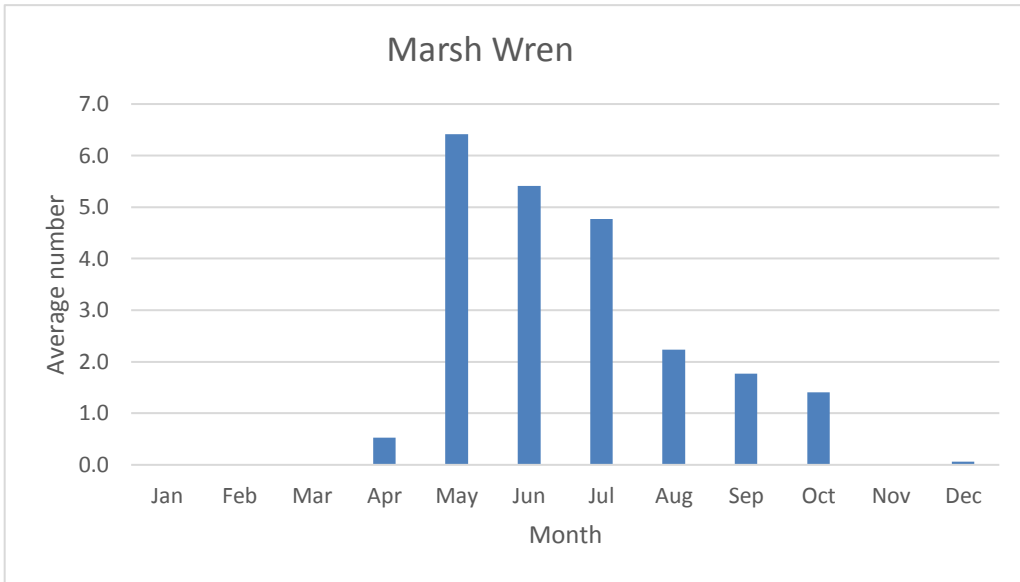

C; max count 16