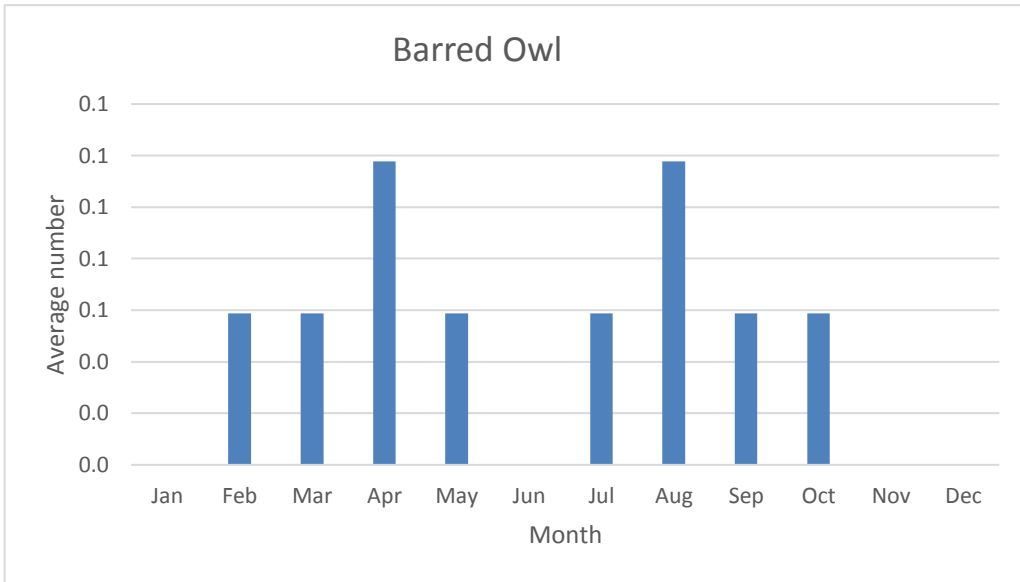

U; max count 2

C; max count 2

R; max count 2; 14 reports, most recent Nov 2019

**Broad-winged Hawk**

R; max count 100 (median 2); 7 reports: Sep 2008, Aug 2009, May 2014, Sep 2017, Aug 2018, Apr 2020, Sep 2020

C; max count 10

U; max count 2

**Golden Eagle**

V; max count 1; 1 report, Nov 2013

**Owls**

**Eastern Screech-Owl**

R; max count 1; 5 reports: before 2006, Feb 2006, Apr 2016, Oct 2019, May 2020

U; max count 3

**Snowy Owl**

V; max count 1; 1 report: Mar 2018

R; max count 1; 8 reports

**Short-eared Owl**

R; max count 3; 5 reports: Oct 2006, Apr 2007, Mar 2009, Jan 2011, Nov 2017

**Kingfishers**

C; max count 14

**Woodpeckers**