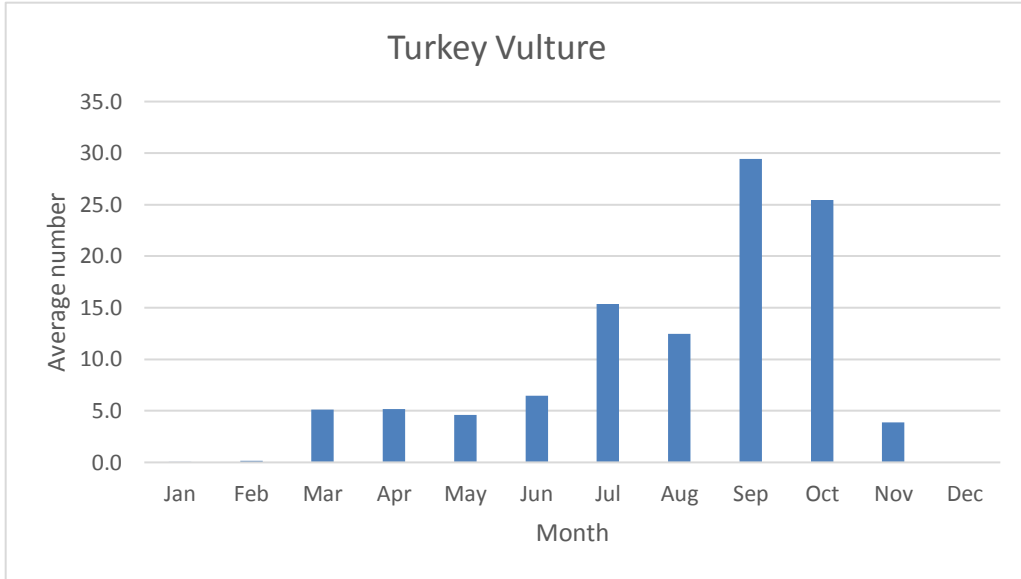

**Little Blue Heron**

V; max count 2; 2 separate reports, Aug 2021 (juv 8/9, ad 8/14)

R; max count 7; 7 reports, most recent Apr 2015

C; max count 58

C since 2012; max count 11

**Yellow-crowned Night-Heron**

V: max 1; 1 report, July 2021

**Ibis (*Plegadis sp*)**

V; max 1; 1 report: May 2010

**American Vultures, Osprey, Hawks and Eagles**

C; max count 137

C since 2012; max count 2

C; max count 5

C; max count 2