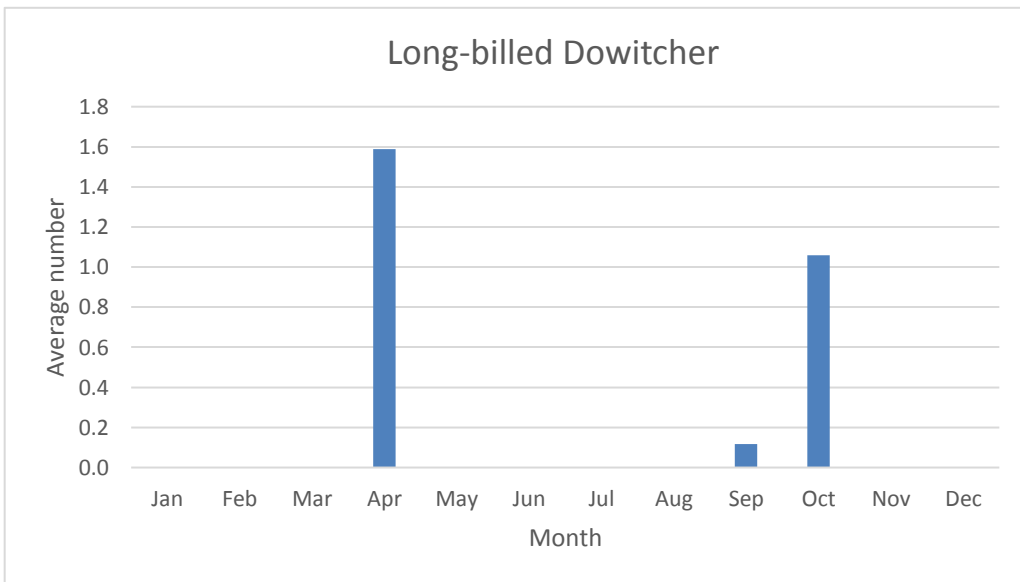

### Buff-breasted Sandpiper

V; 2 reports: Sep 2011, Sep 2013

C; max count 400

C; max count 48

**Western Sandpiper**

V; max count 5; 1 report: May 2020

U; max count 34

R; max count 14; 11 reports, most recent Oct 2021