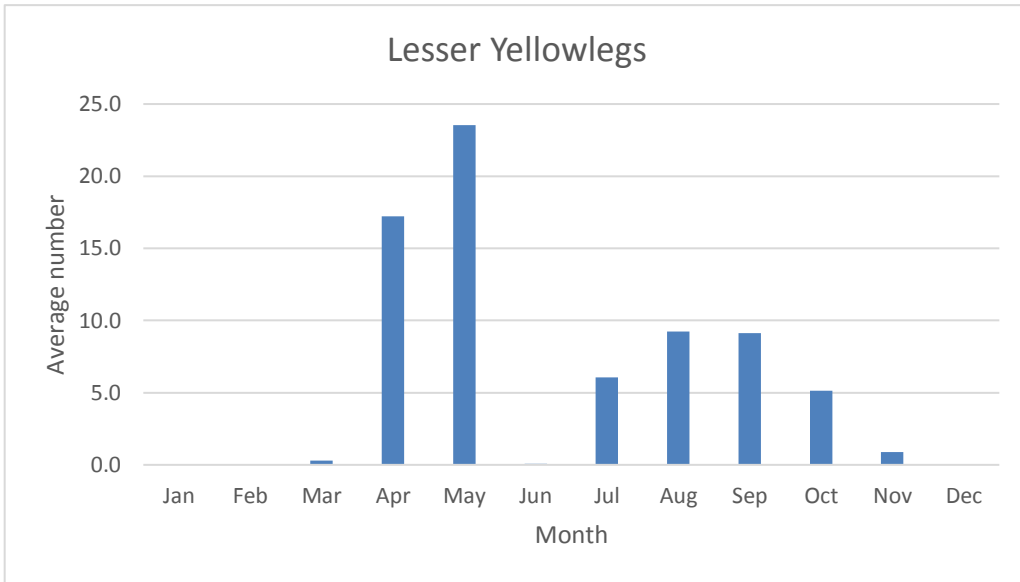

### Buff-breasted Sandpiper

V; 2 reports: Sep 2011, Sep 2013

C; max count 400

C; max count 48

**Western Sandpiper**

V; max count 5; 1 report: May 2020

U; max count 34

R; max count 14; 11 reports, most recent Oct 2021

C since 2014; max count 17

C; max count 40

C; max count 25

C; max count 18

C; max count 81

**Willet**

R; max count 14; 3 reports: Apr 2012, Apr 2018, Apr 2020

C; max count 18

R; max count 5; 9 reports, most recent Aug 2020

**Red-necked Phalarope**

V; max count 1; 1 report: Aug 2011

**Gulls and Terns**

**Sabine's Gull**

V; max count 1; 1 report: Sep into Oct 2021

C since 2013; max count 20

**Franklin's Gull**

V; max count 3; 2 reports: Sep 2010, Oct 2018

C; max count 1000

C since 2011; max count 14

**Lesser Black-backed Gull**

R; max count 3; 4 reports: Nov 2013, Nov 2018, Nov 2019, Dec 2021