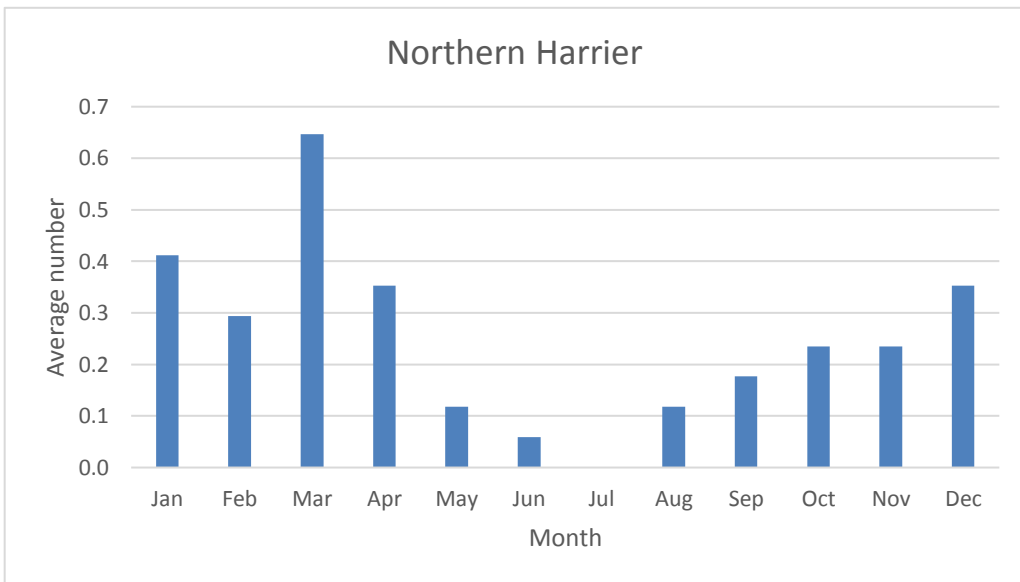

**Little Blue Heron**

V; max count 2; 2 separate reports, Aug 2021 (juv 8/9, ad 8/14)

R; max count 7; 7 reports, most recent Apr 2015

C; max count 58

C since 2012; max count 11

**Yellow-crowned Night-Heron**

V: max 1; 1 report, July 2021

**Ibis (*Plegadis sp*)**

V; max 1; 1 report: May 2010

**American Vultures, Osprey, Hawks and Eagles**

C; max count 137

C since 2012; max count 2

C; max count 5

C; max count 2

U; max count 2

C; max count 2

R; max count 2; 14 reports, most recent Nov 2019

**Broad-winged Hawk**

R; max count 100 (median 2); 7 reports: Sep 2008, Aug 2009, May 2014, Sep 2017, Aug 2018, Apr 2020, Sep 2020