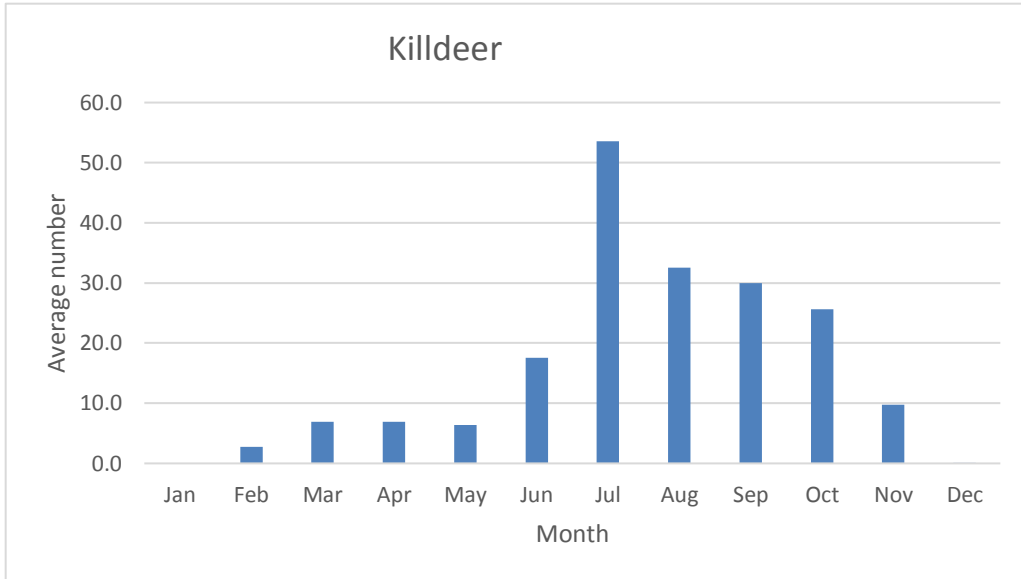

### Black-bellied Plover

R; max count 1; 5 reports: May 2006, May 2007, May 2012, Oct 2013, Aug 2019

### American Golden-Plover

R; max count 5; 5 reports: May 07, Sep 08, Sep 10, Sep 13, Sep 19

C; max count 54

**Piping Plover**

V; max count 1; 1 report: Apr 2012

C; max count 234