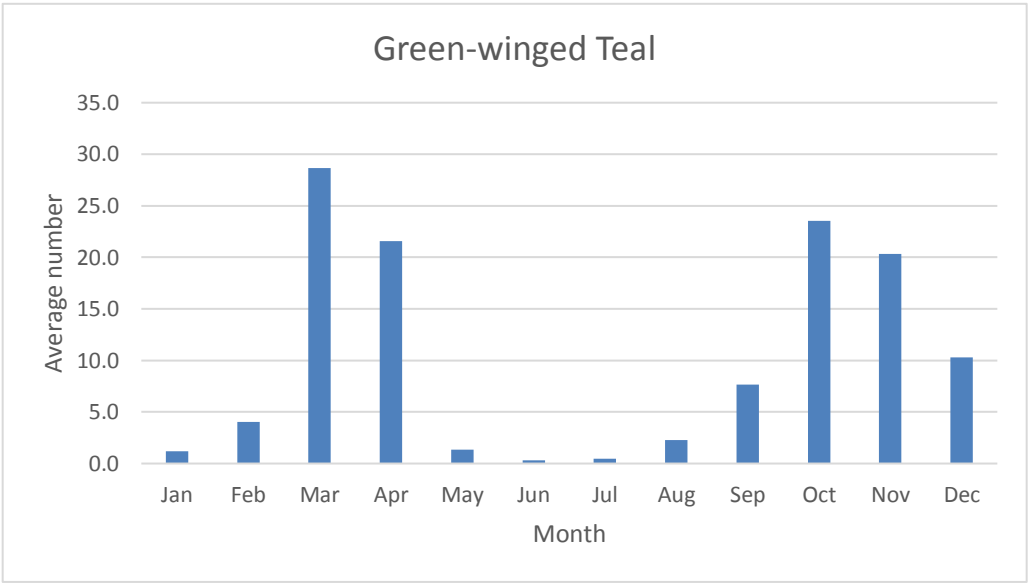

C; max count 165