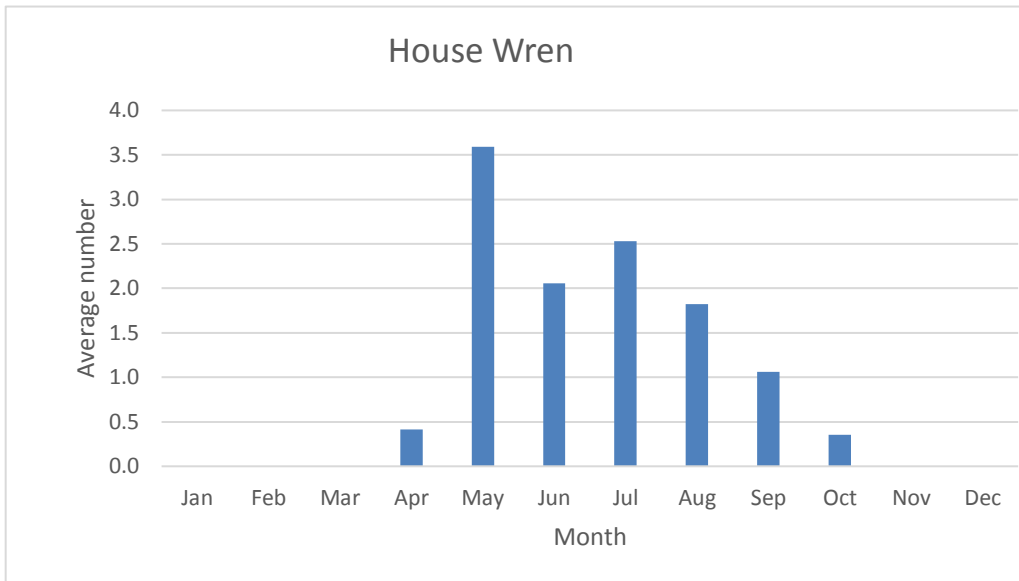

Wrens

C; max count 12

Winter Wren

R; max count 1; 7 reports: Jan 2009, Sep 2009, Nov 2009, Oct 2013, Jan 2016, Oct-Nov 2019, Apr 2020, Oct 2020, Oct 2021