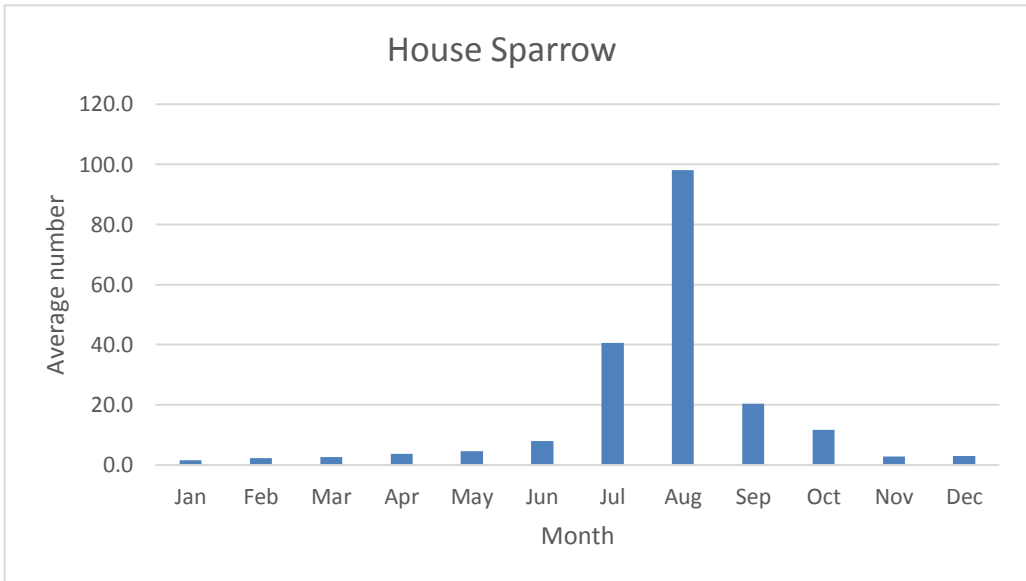

Old World Sparrows