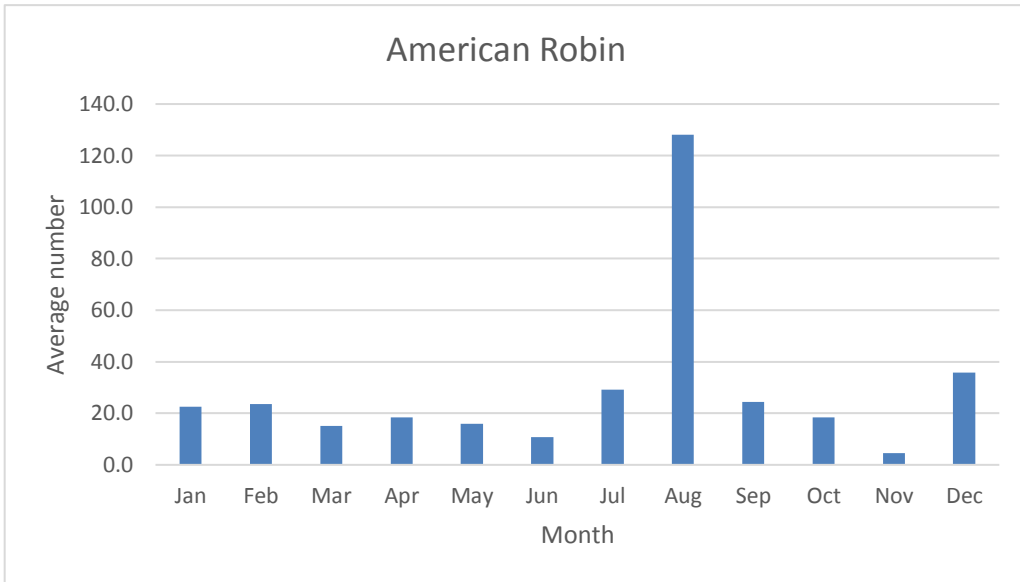

C; max count 1444

Mockingbirds, Thrashers, and allies

C; max count 33