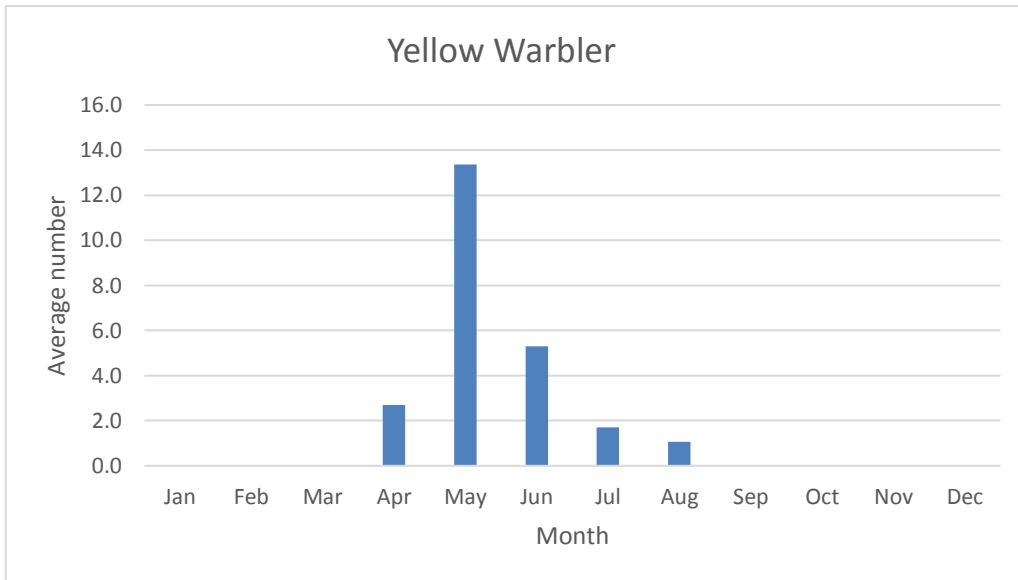

Bay-breasted Warbler

V; max count 5; 4 reports: Sep 2016, May 2019, Oct 2019, Sep 2020

Blackburnian Warbler

V; max count 3; 5 reports: May 2014, Sep 2016, May 2019, May 2020, Sep 2020

C; max count 47