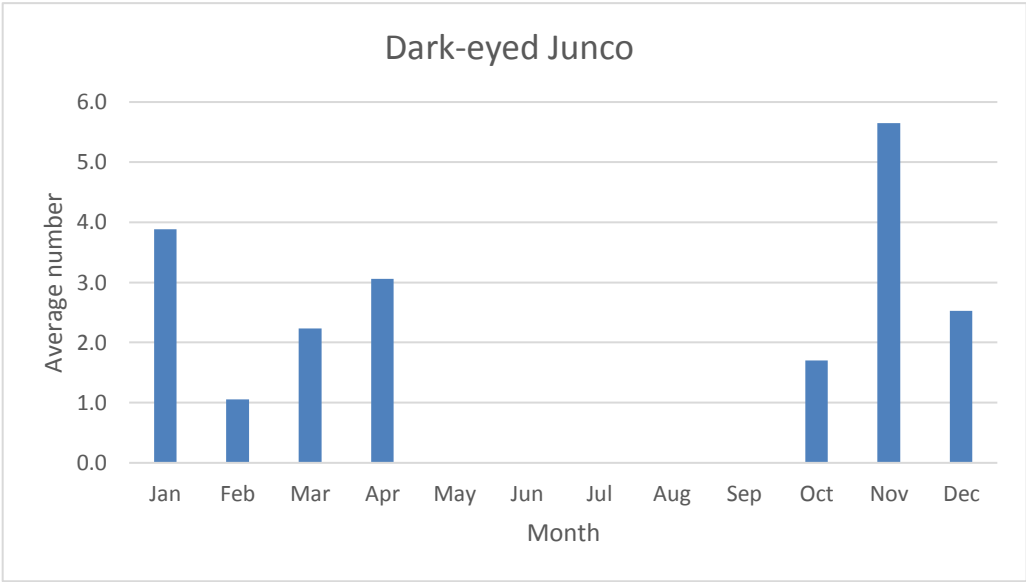

C; max count 23