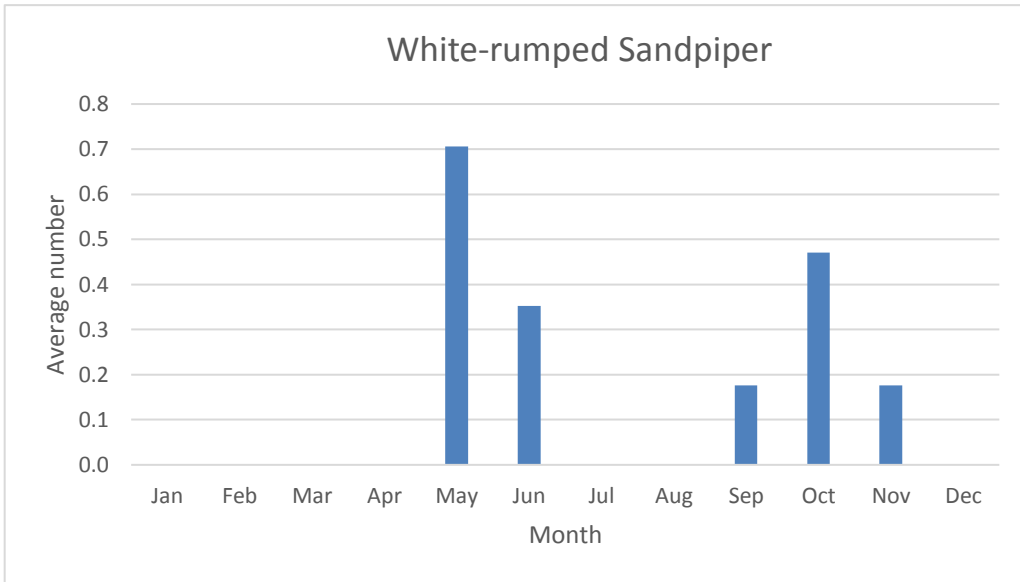

### Sanderling

V; 2 reports: Sep 2018, Aug 2020

C; max count 44

R; max count 2; 8 reports: most recent Sep 2021

C; max count 64

U; max count 8; 8 reports: most recent Sep 2018

### Buff-breasted Sandpiper

V; 2 reports: Sep 2011, Sep 2013

C; max count 400

C; max count 48

**Western Sandpiper**

V; max count 5; 1 report: May 2020

U; max count 34

R; max count 14; 11 reports, most recent Oct 2021