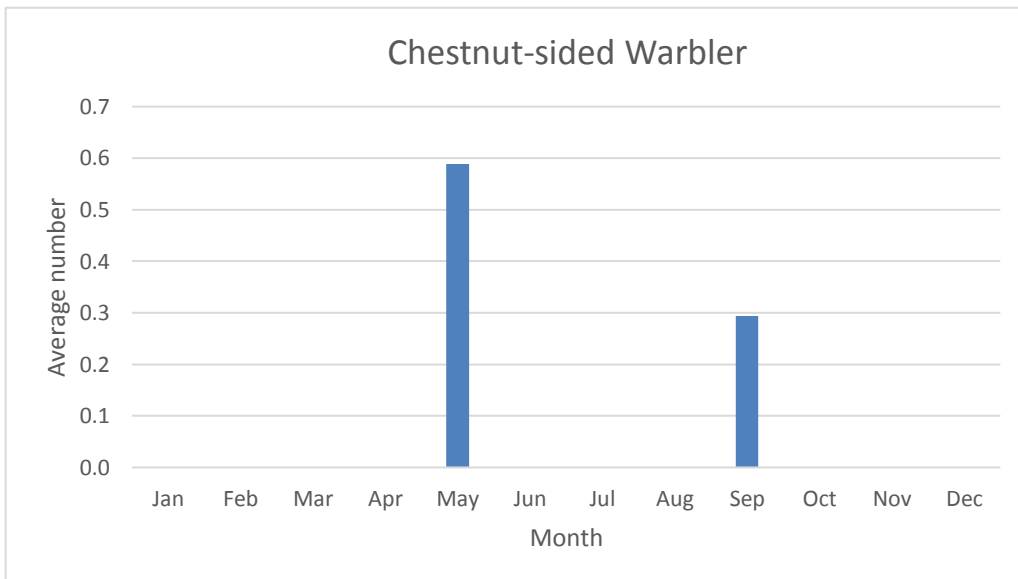

U; max count 5