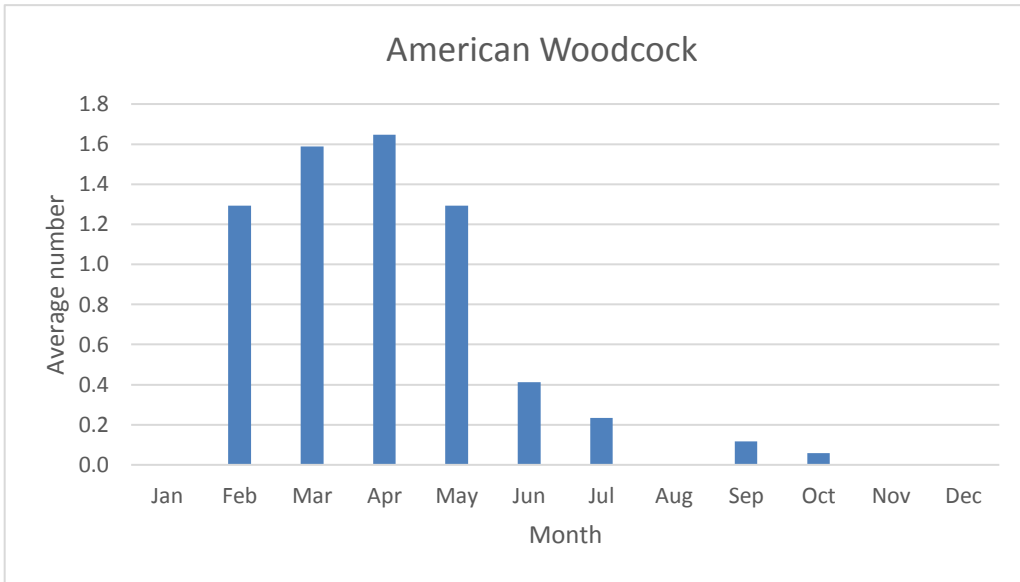

### Buff-breasted Sandpiper

V; 2 reports: Sep 2011, Sep 2013

C; max count 400

C; max count 48

**Western Sandpiper**

V; max count 5; 1 report: May 2020

U; max count 34

R; max count 14; 11 reports, most recent Oct 2021