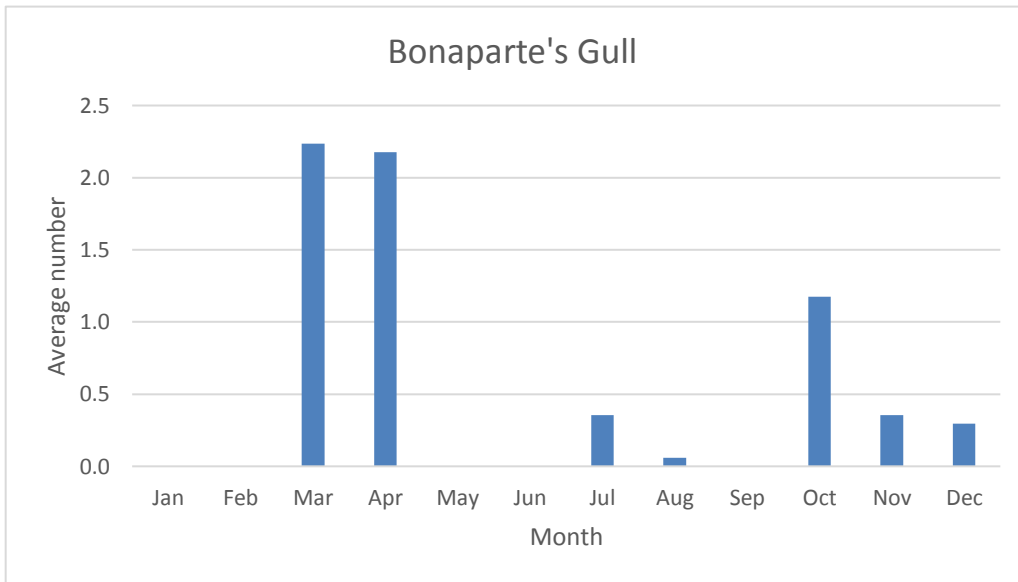

### Buff-breasted Sandpiper

V; 2 reports: Sep 2011, Sep 2013

C; max count 400

C; max count 48

**Western Sandpiper**

V; max count 5; 1 report: May 2020

U; max count 34

R; max count 14; 11 reports, most recent Oct 2021

R; max count 5; 9 reports, most recent Aug 2020

**Red-necked Phalarope**

V; max count 1; 1 report: Aug 2011

**Gulls and Terns**

**Sabine's Gull**

V; max count 1; 1 report: Sep into Oct 2021

C since 2013; max count 20

**Franklin's Gull**

V; max count 3; 2 reports: Sep 2010, Oct 2018

C; max count 1000

C since 2011; max count 14

**Lesser Black-backed Gull**

R; max count 3; 4 reports: Nov 2013, Nov 2018, Nov 2019, Dec 2021