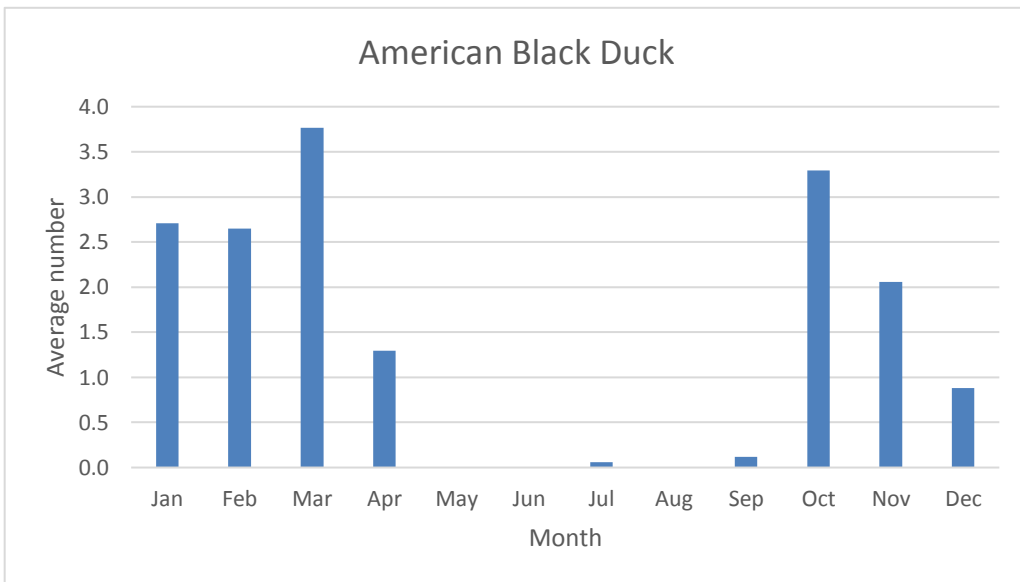

C; max count 15