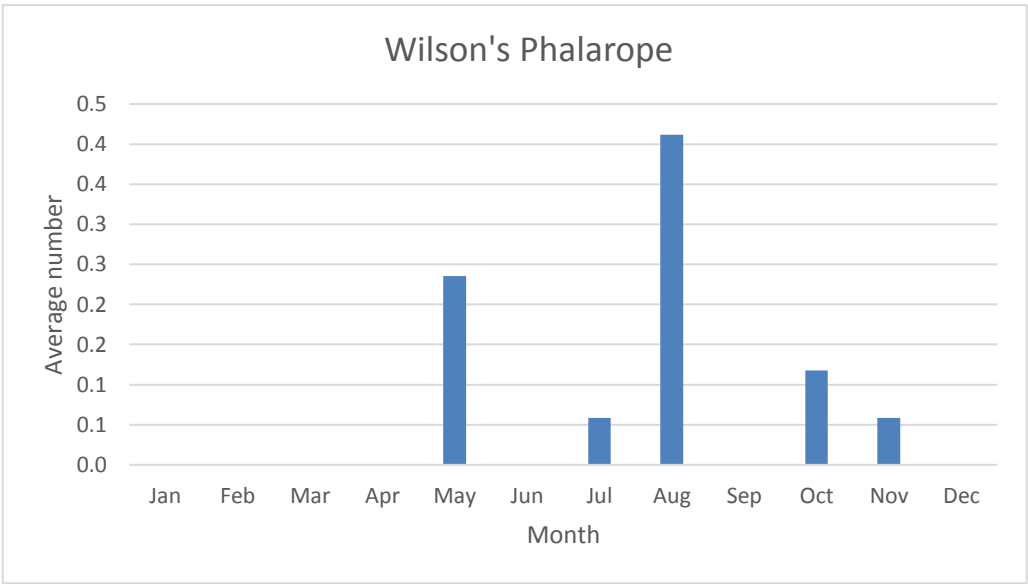

### Buff-breasted Sandpiper

V; 2 reports: Sep 2011, Sep 2013

C; max count 400

C; max count 48

**Western Sandpiper**

V; max count 5; 1 report: May 2020

U; max count 34

R; max count 14; 11 reports, most recent Oct 2021

R; max count 5; 9 reports, most recent Aug 2020

**Red-necked Phalarope**

V; max count 1; 1 report: Aug 2011

**Gulls and Terns**

**Sabine's Gull**

V; max count 1; 1 report: Sep into Oct 2021

C since 2013; max count 20