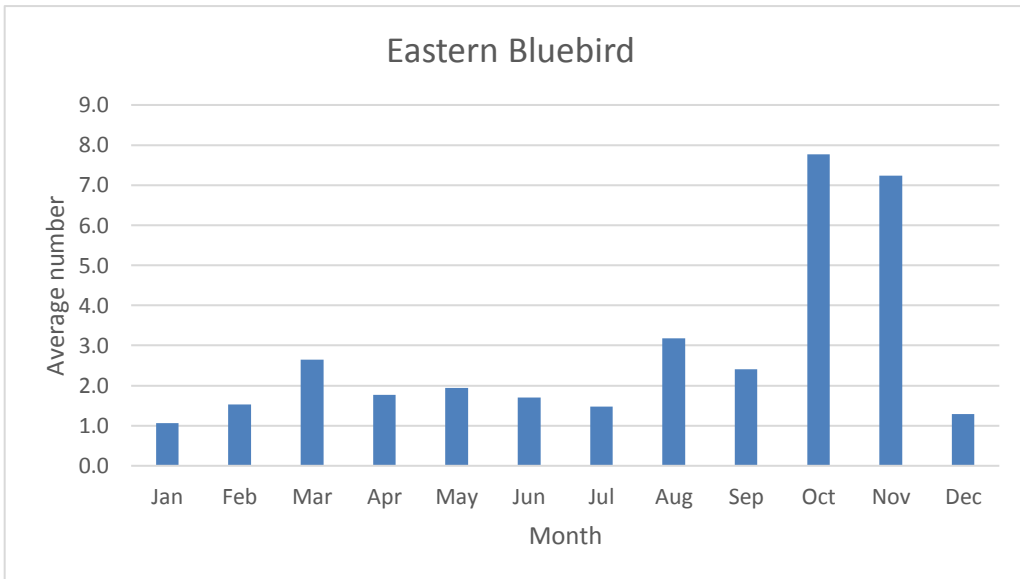

## Thrushes

C; max count 30

**Veery**

R; max count 3; 4 reports: May 2013, May 2014, May 2019, May 2020

**Gray-checked Thrush**

R; max count 4; 4 reports: Sep 2014, Sep 2015, May 2018, May 2019

U; max count 20