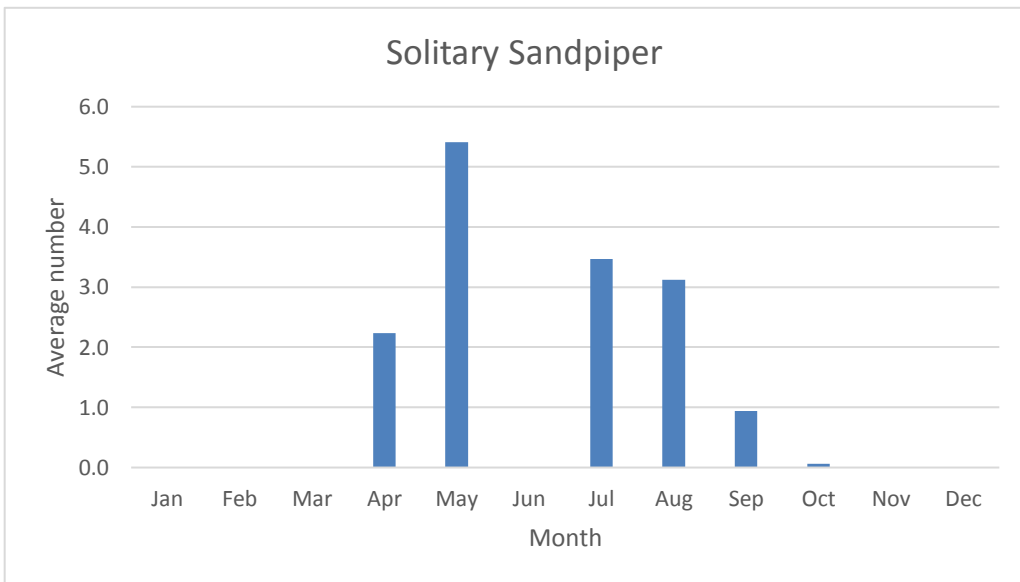

C; max count 18