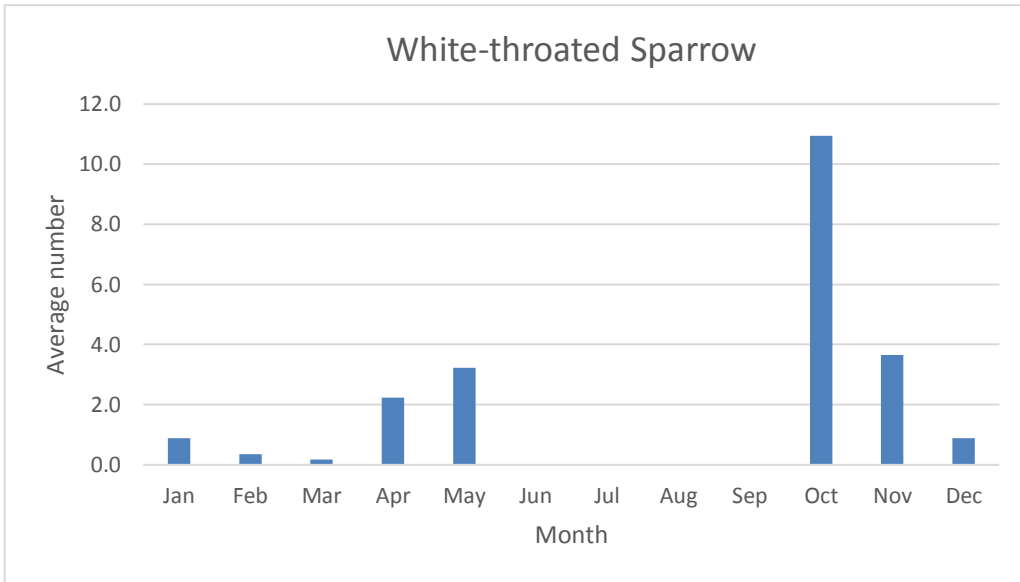

C; max count 100

Harris's Sparrow

V; max count 3; 1 report: Oct 2009

C; max count 40