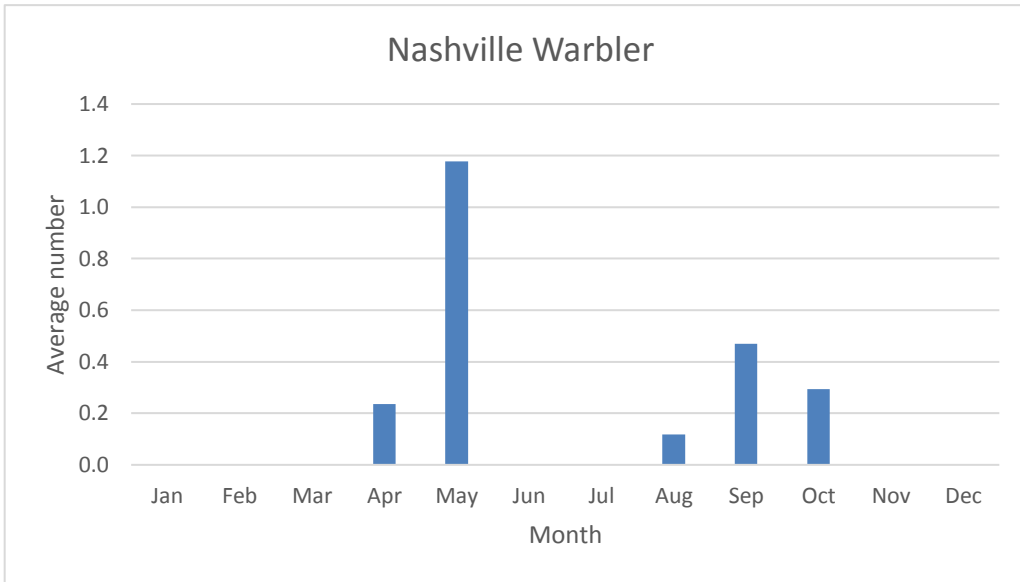

### Black-and-white Warbler

R; max count 3; 8 reports: May 2009, May 2012, Aug 2012, May 2014, May 2019, Jul 2019, Sep 2019, Sep 2020

U; max count 4

U; max count 5

**Orange-crowned Warbler**

V; max count 1; 4 reports: Apr 2006, May 2014, Oct 2014. Oct 2019