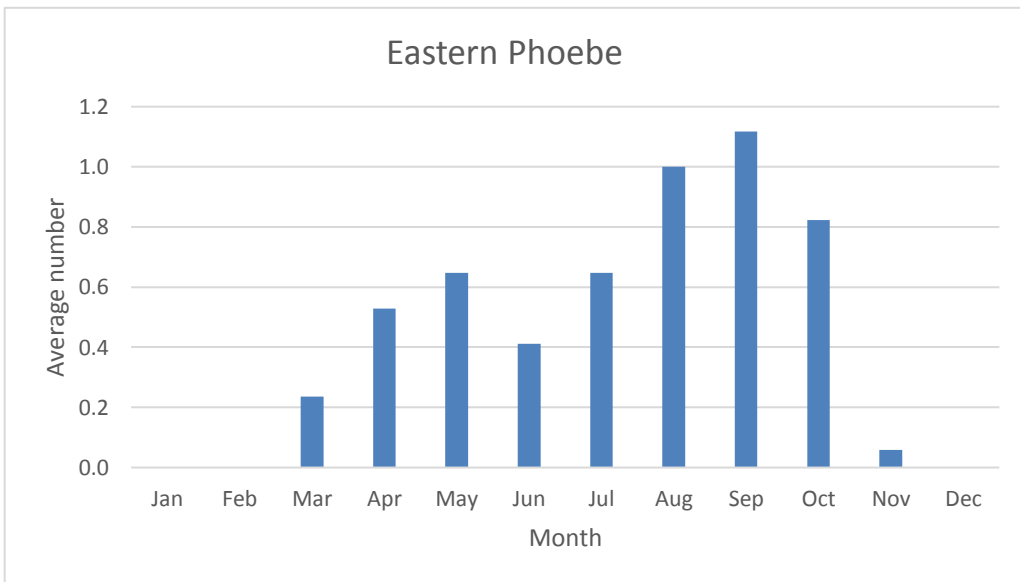

C; max count 5