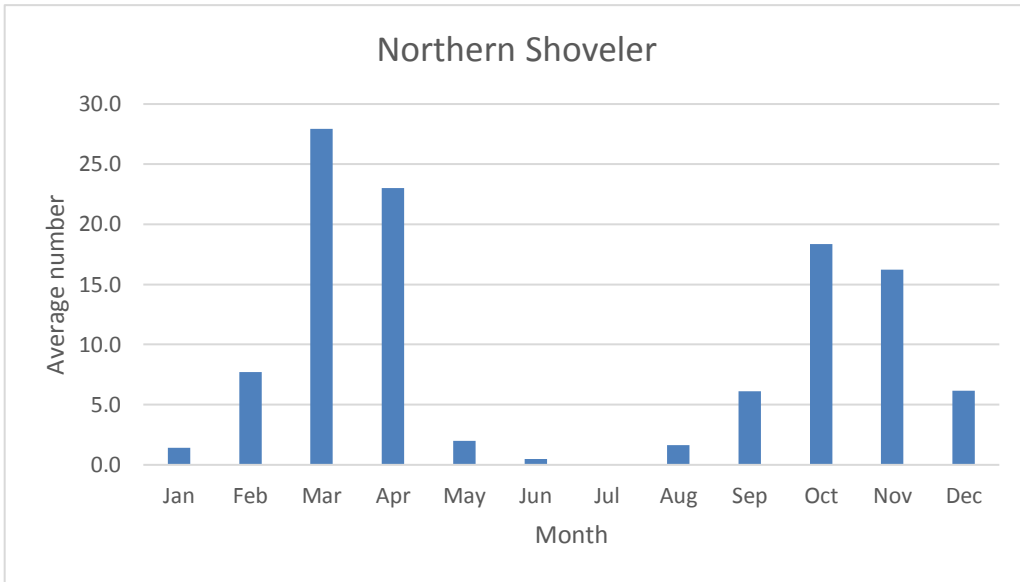

C; max count 90