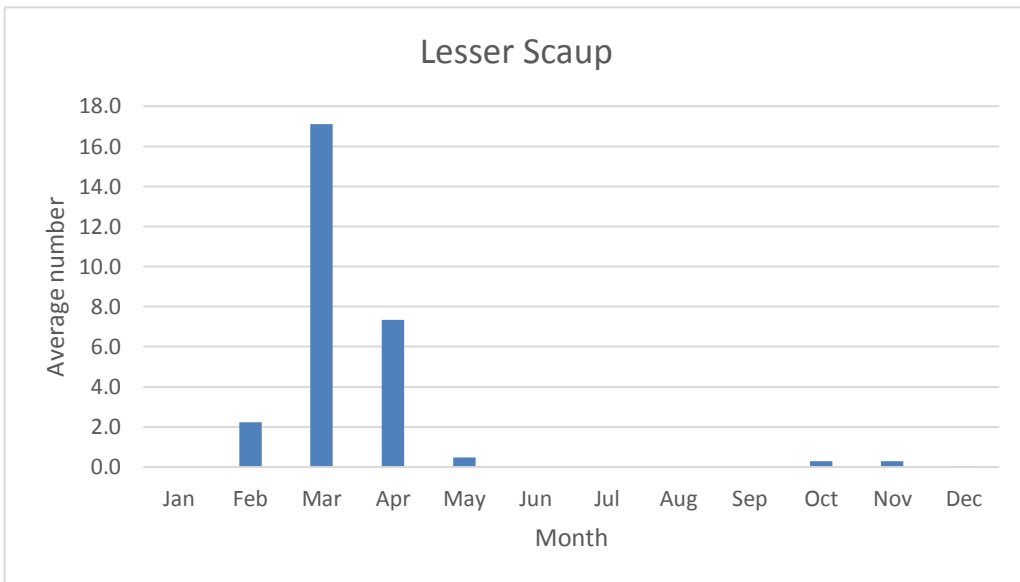

### Greater Scaup

R; max count 6; 3 reports: Apr 2012, Mar 2017, Mar 20

C; max count 100

C; max count 100