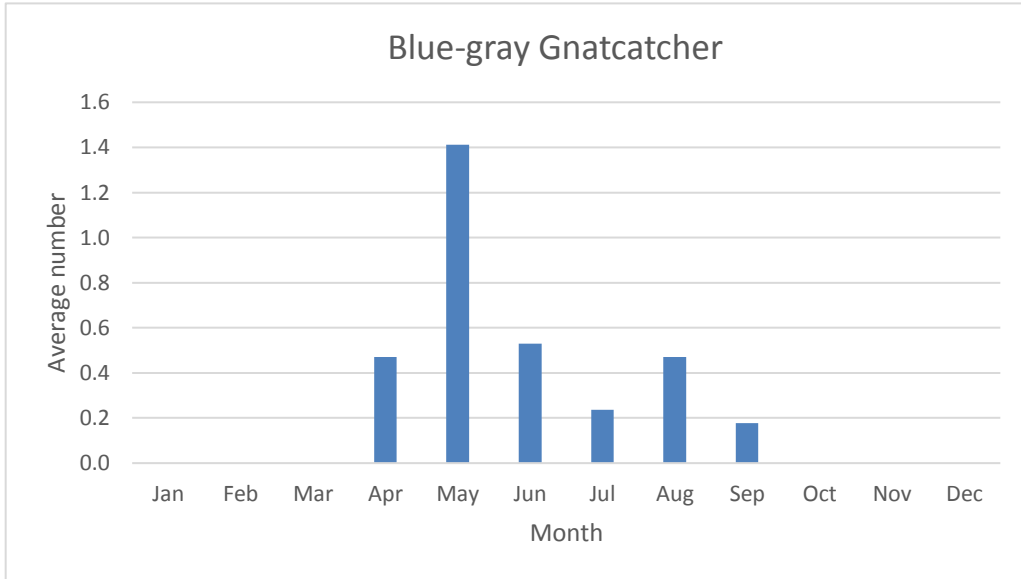

Gnatcatchers