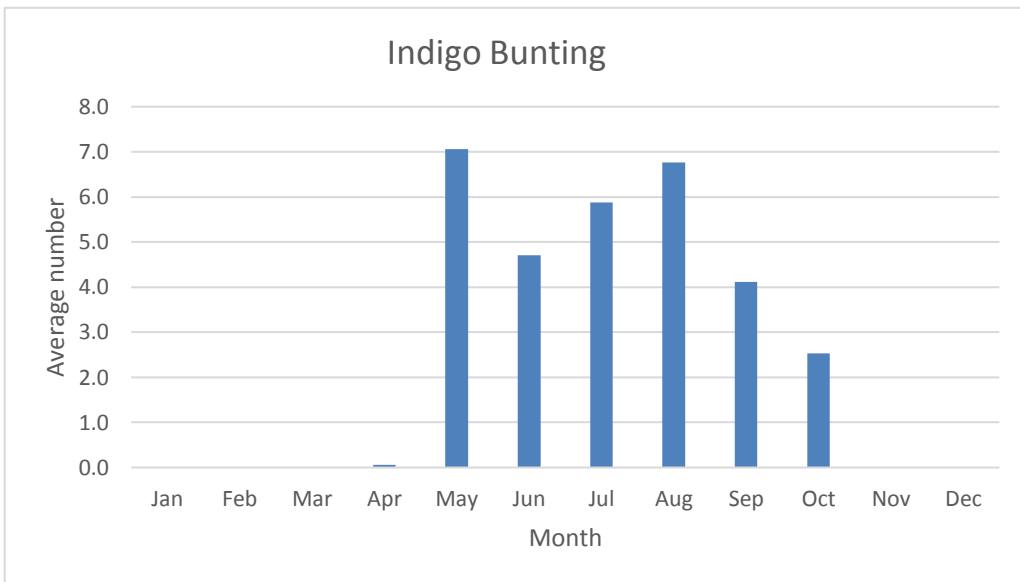

### Summer Tanager

V; max count 2; 1 report: Jul 2018

U; max count 2

C; max count 21

C; max count 8

U; max count 2

C; max count 49

U; max count 35