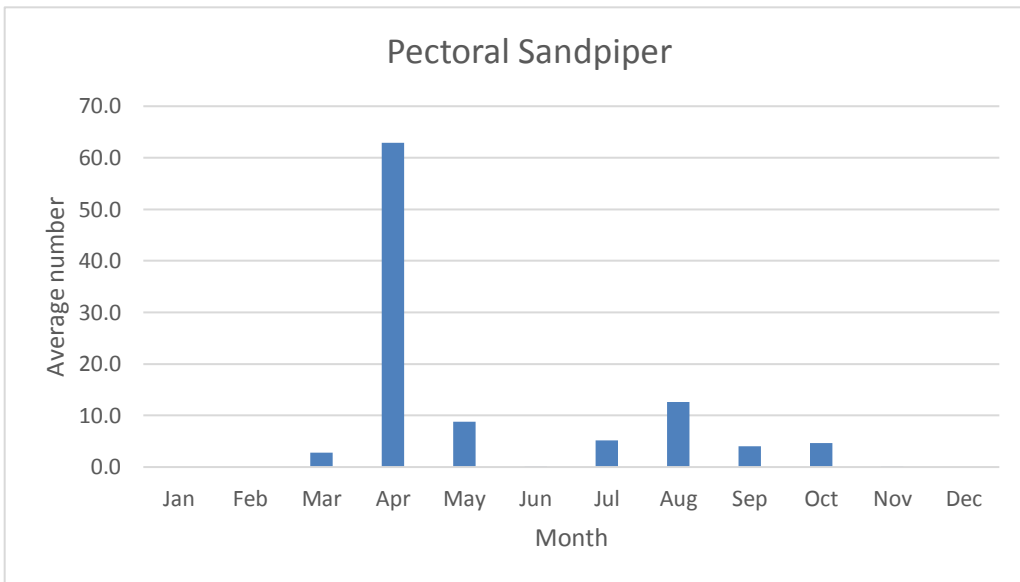

### Sanderling

V; 2 reports: Sep 2018, Aug 2020

C; max count 44

R; max count 2; 8 reports: most recent Sep 2021

C; max count 64

U; max count 8; 8 reports: most recent Sep 2018

### Buff-breasted Sandpiper

V; 2 reports: Sep 2011, Sep 2013

C; max count 400

C; max count 48

**Western Sandpiper**

V; max count 5; 1 report: May 2020

U; max count 34

R; max count 14; 11 reports, most recent Oct 2021