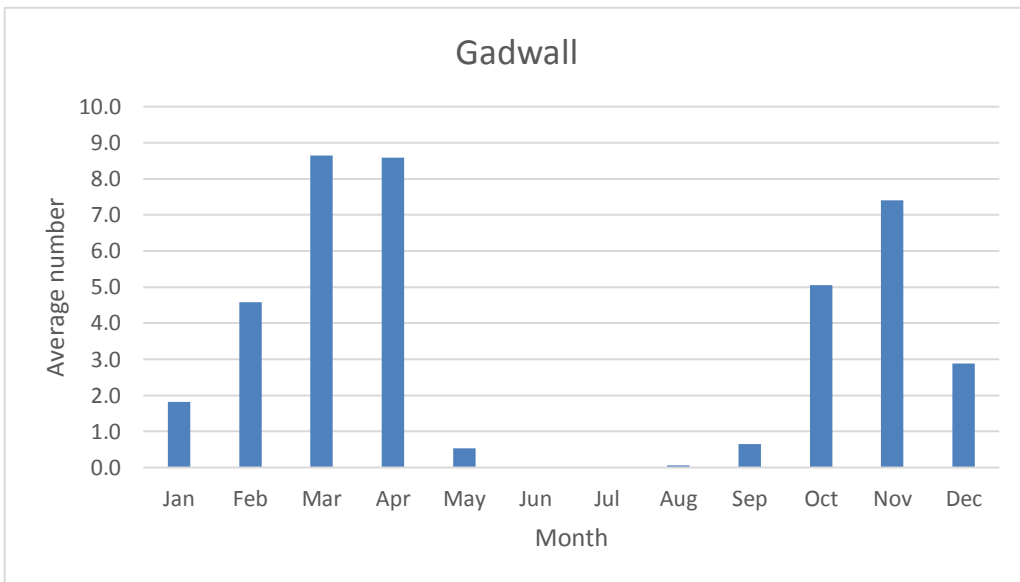

C; max count 66