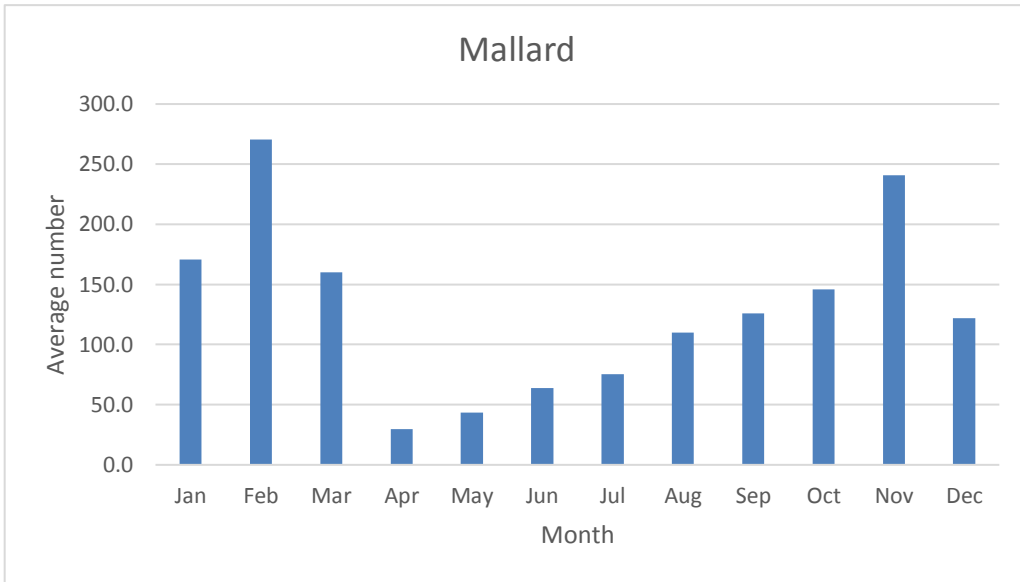

C; max count 1000