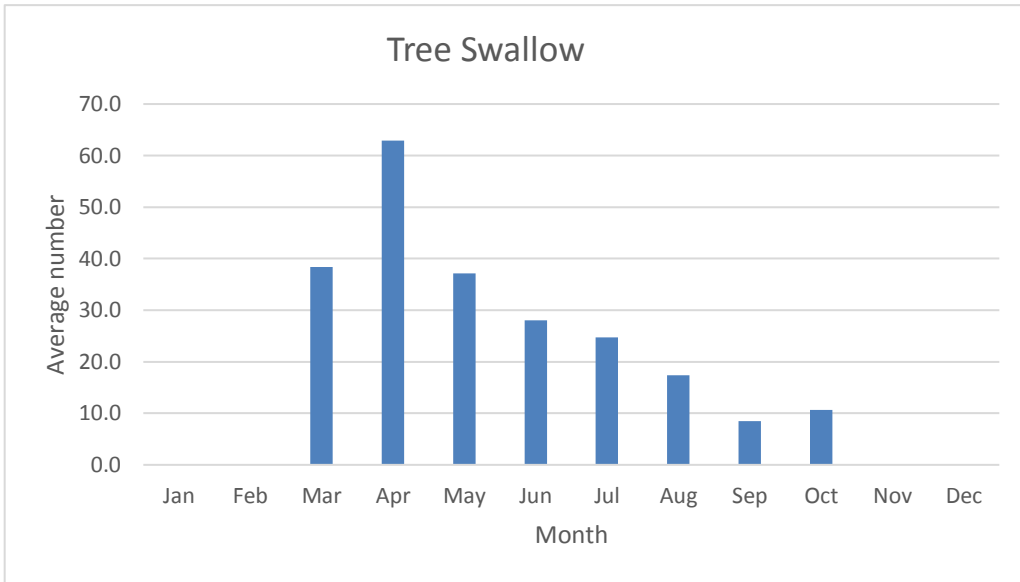

C; max count 347