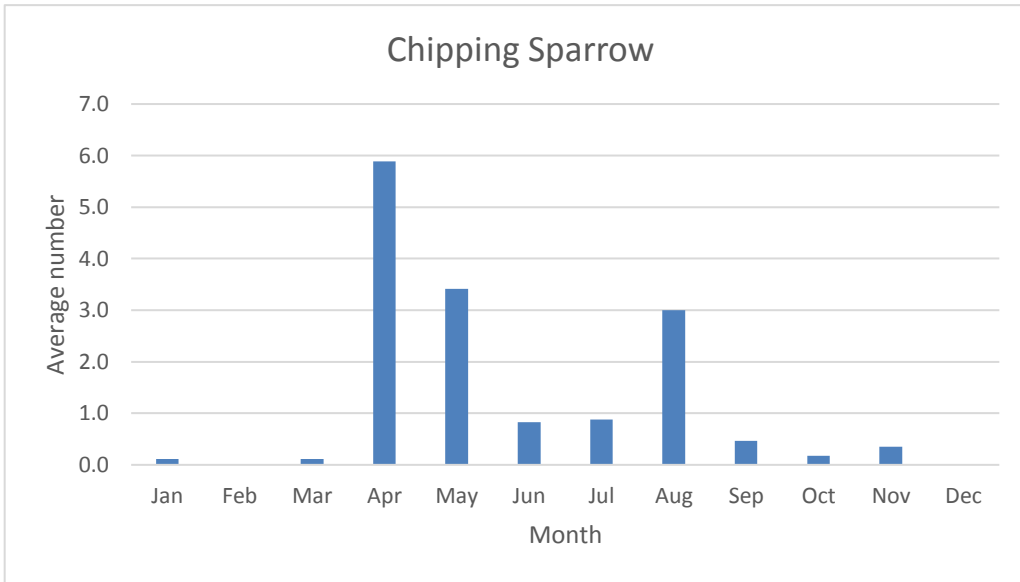

C; max count 25