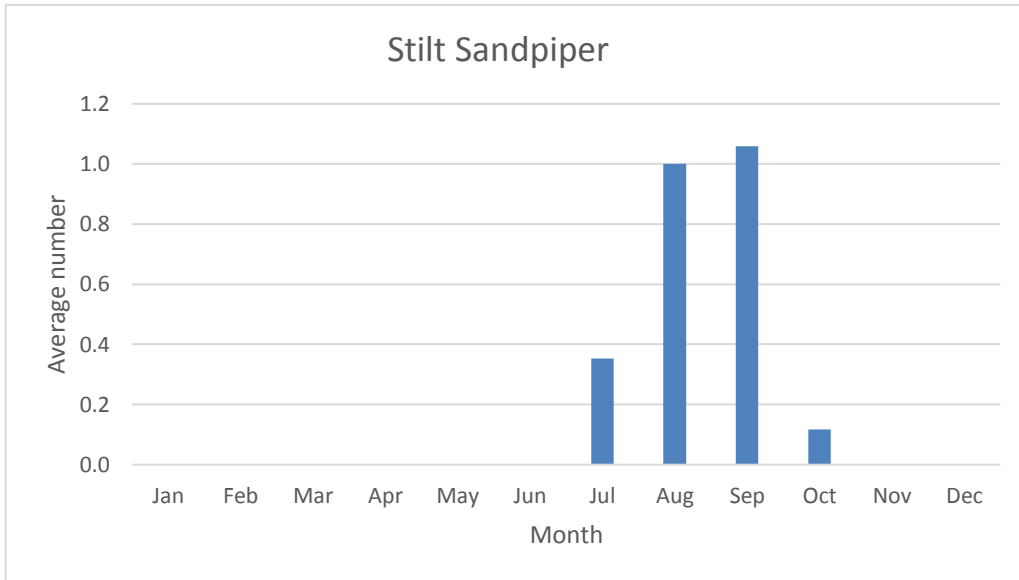

Sandpipers, Phalaropes, and allies

Hudsonian Godwit

R; max count 9; 3 reports: Sep 11, Aug 16, Apr 2020