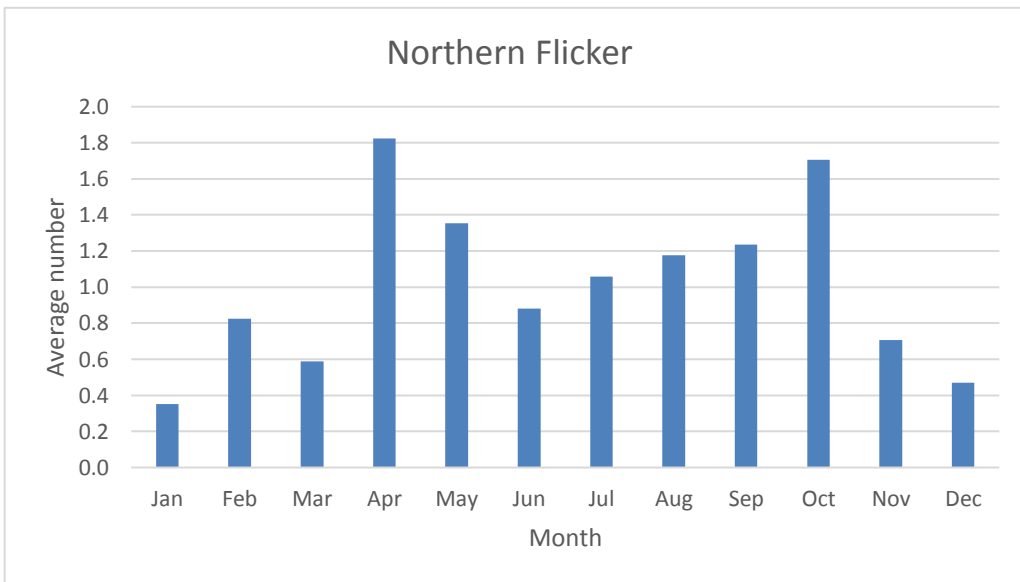

### Yellow-bellied Sapsucker

R; max count 5; 7 reports: Apr 2008, Apr 2013, Sep 2013, Apr 2015, Oct 2019, Apr 2020, Sep 2020

C; max count 8

C since 2010; max count 4

C; max count 5

U; max count 2