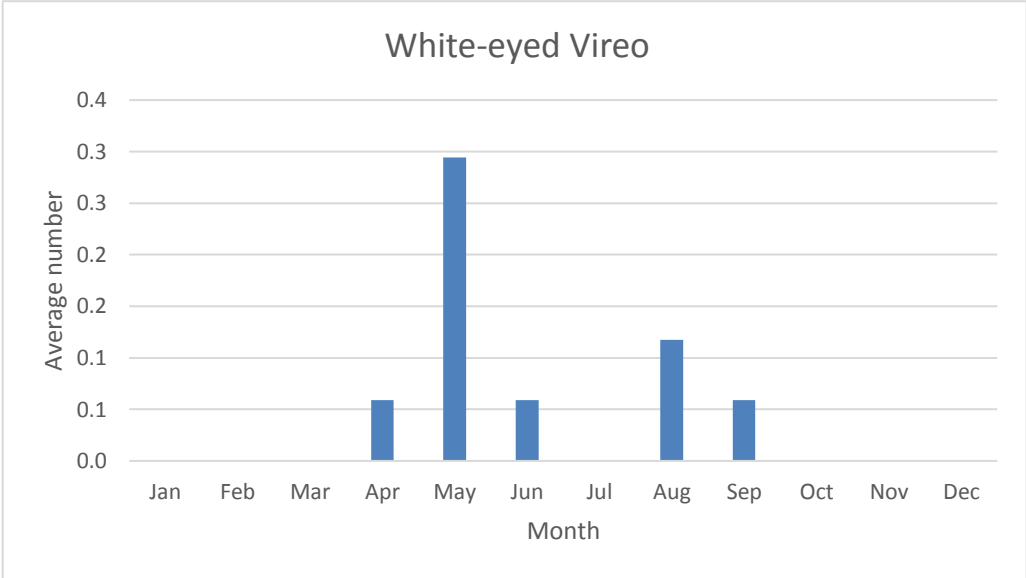

Shrikes

Northern Shrike

V; max count 1; 3 reports: Mar 2018, Jan 2019, Feb 2019

Vireos

U; max count 2