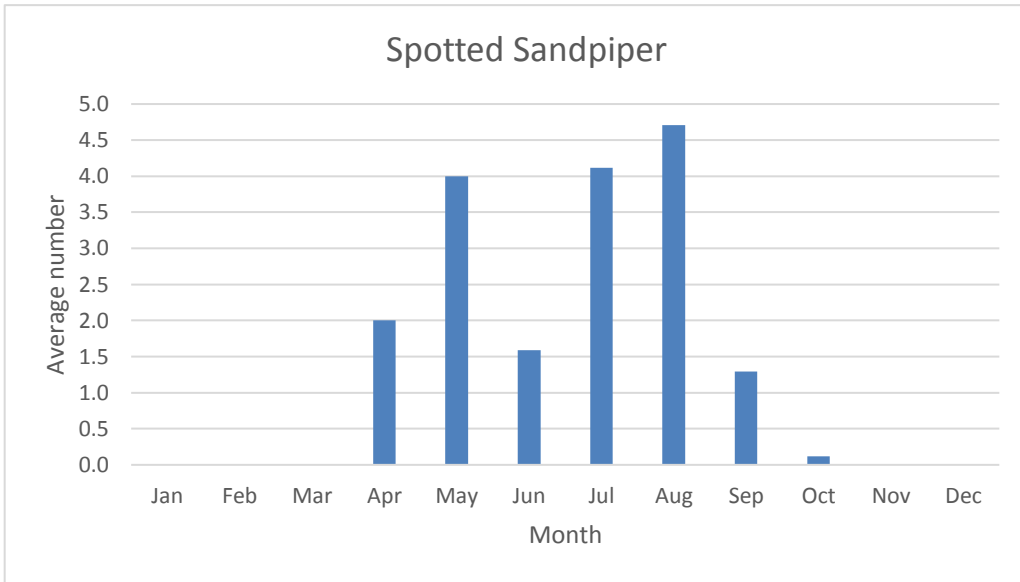

C; max count 25