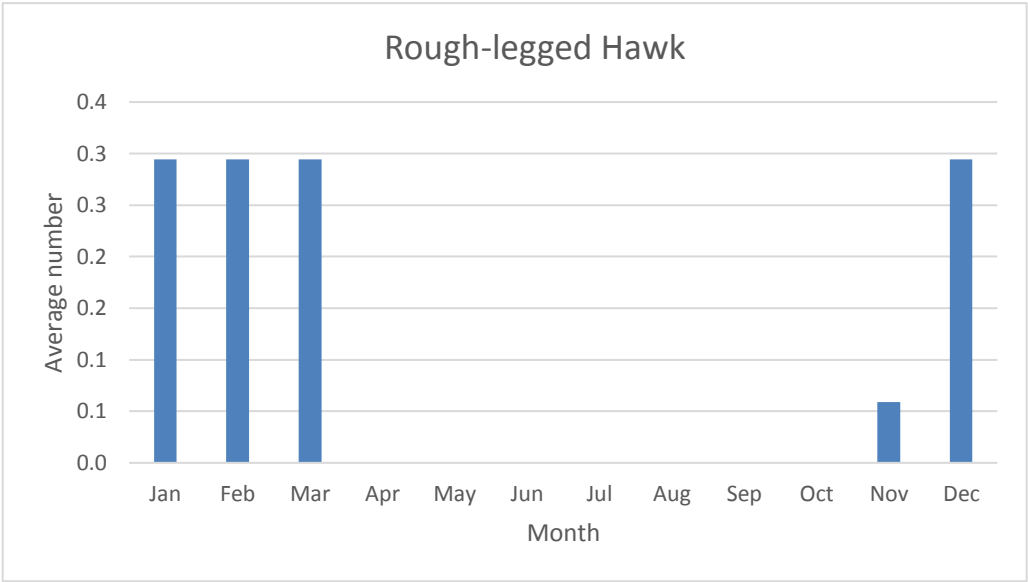

U; max count 2