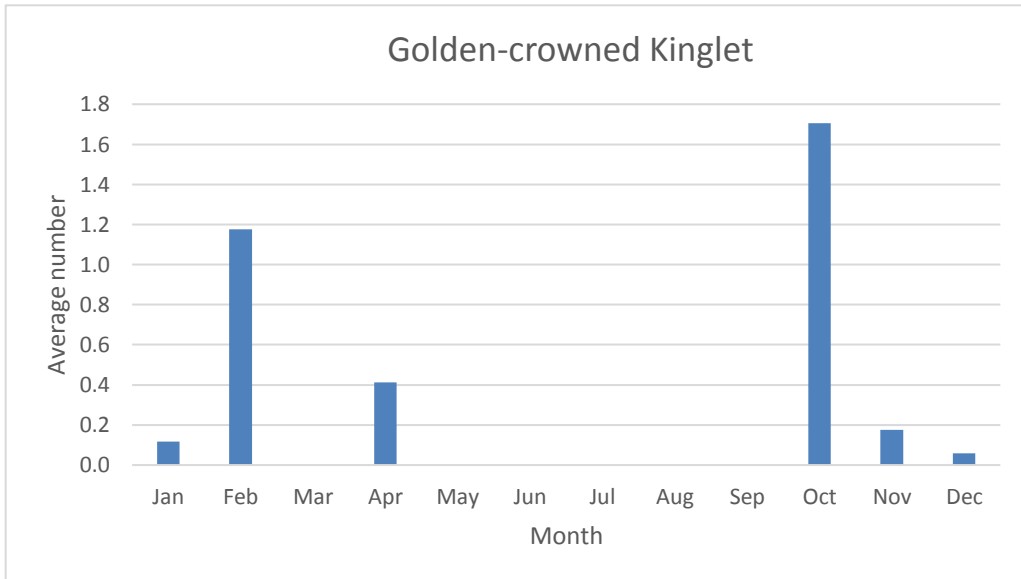

Gnatcatchers

C; max count 11

Kinglets

U; max count 20