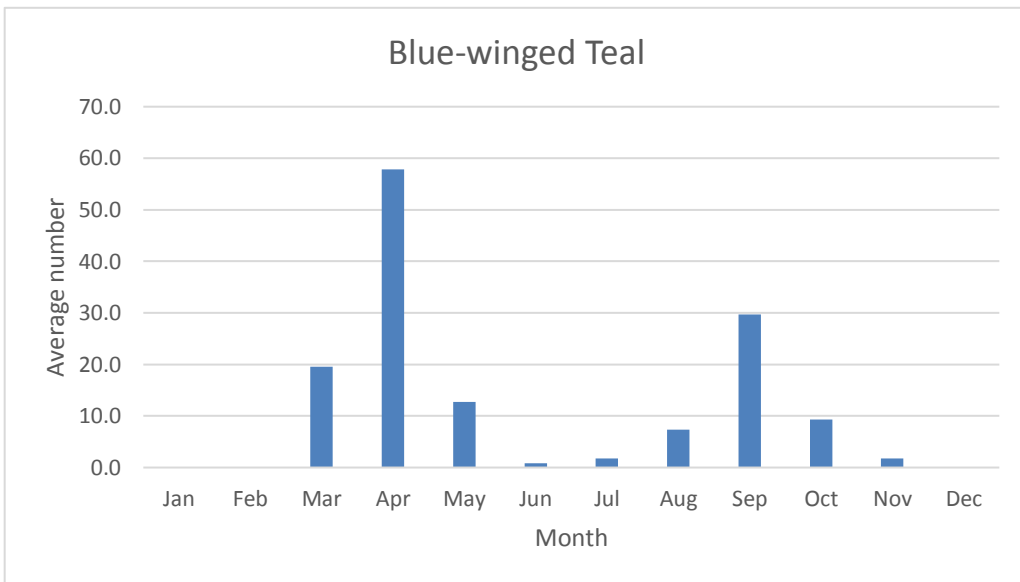

C; max count 200