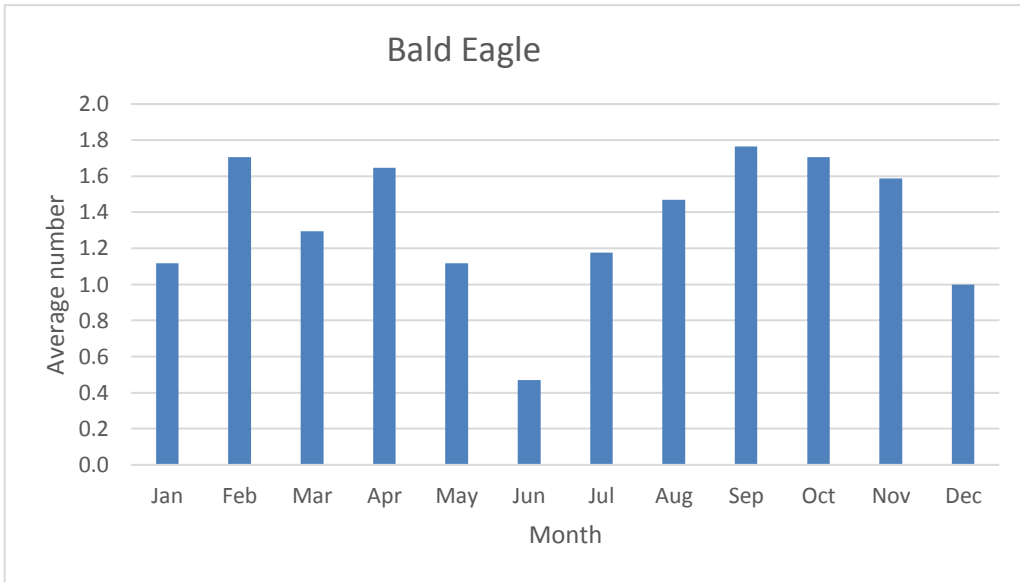

**Little Blue Heron**

V; max count 2; 2 separate reports, Aug 2021 (juv 8/9, ad 8/14)

R; max count 7; 7 reports, most recent Apr 2015

C; max count 58

C since 2012; max count 11

**Yellow-crowned Night-Heron**

V: max 1; 1 report, July 2021

**Ibis (*Plegadis sp*)**

V; max 1; 1 report: May 2010

**American Vultures, Osprey, Hawks and Eagles**

C; max count 137

C since 2012; max count 2

C; max count 5

C; max count 2

U; max count 2

C; max count 2

R; max count 2; 14 reports, most recent Nov 2019

**Broad-winged Hawk**

R; max count 100 (median 2); 7 reports: Sep 2008, Aug 2009, May 2014, Sep 2017, Aug 2018, Apr 2020, Sep 2020