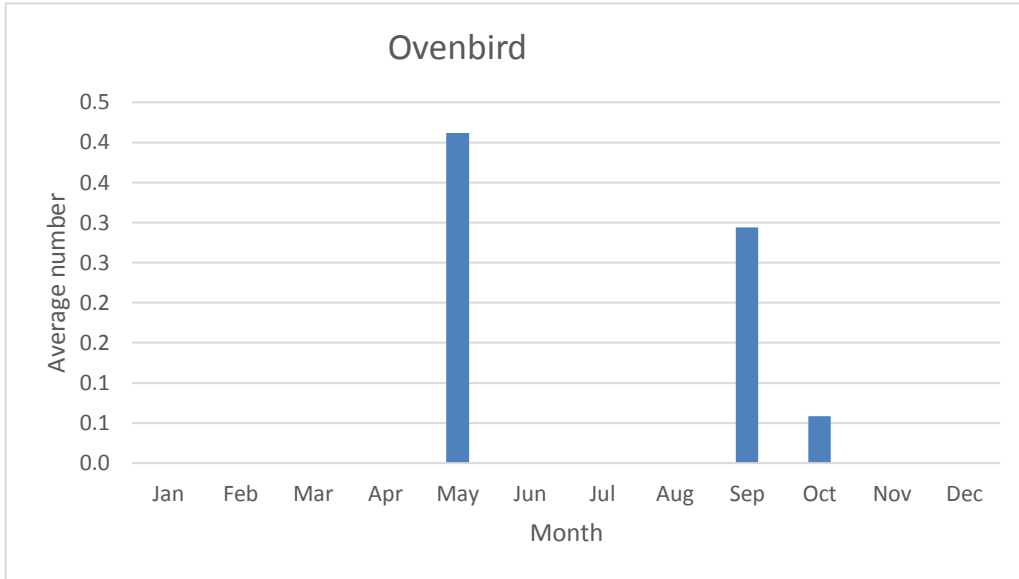

## Wood-Warblers

U; max count 4

U; max count 3