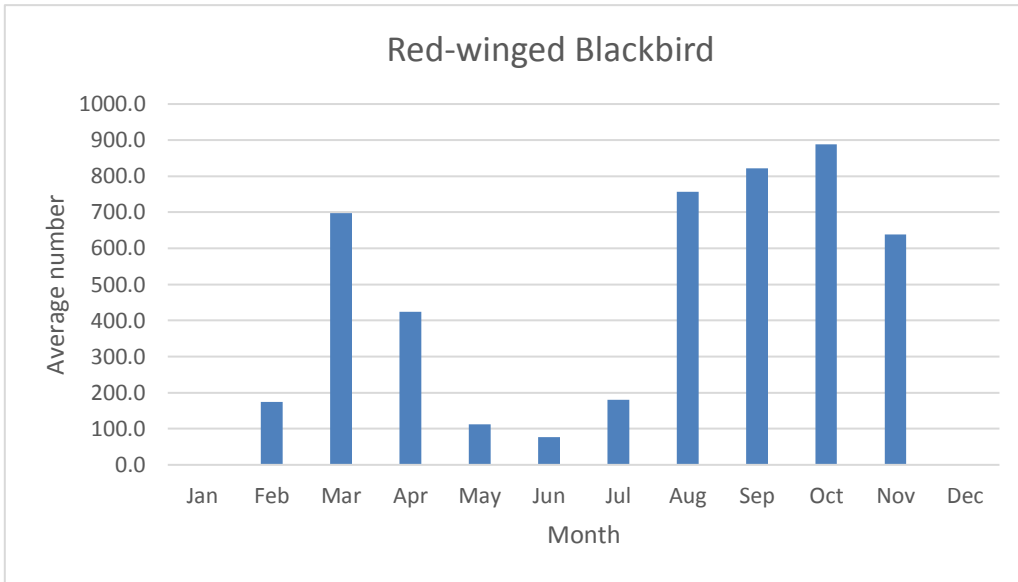

C; max count 10,000