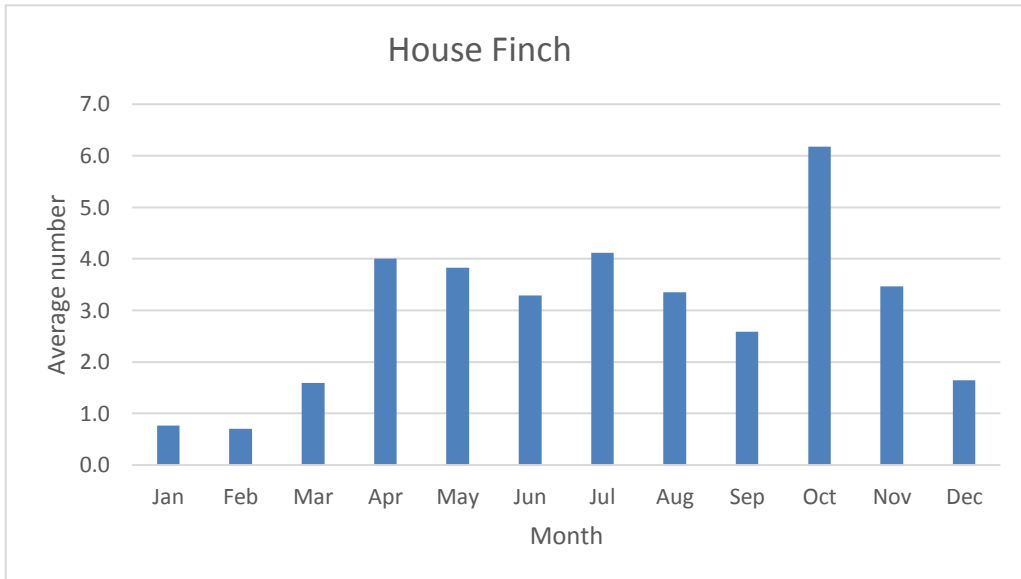

Pipits

U; max count 5

Finches

C; max count 30