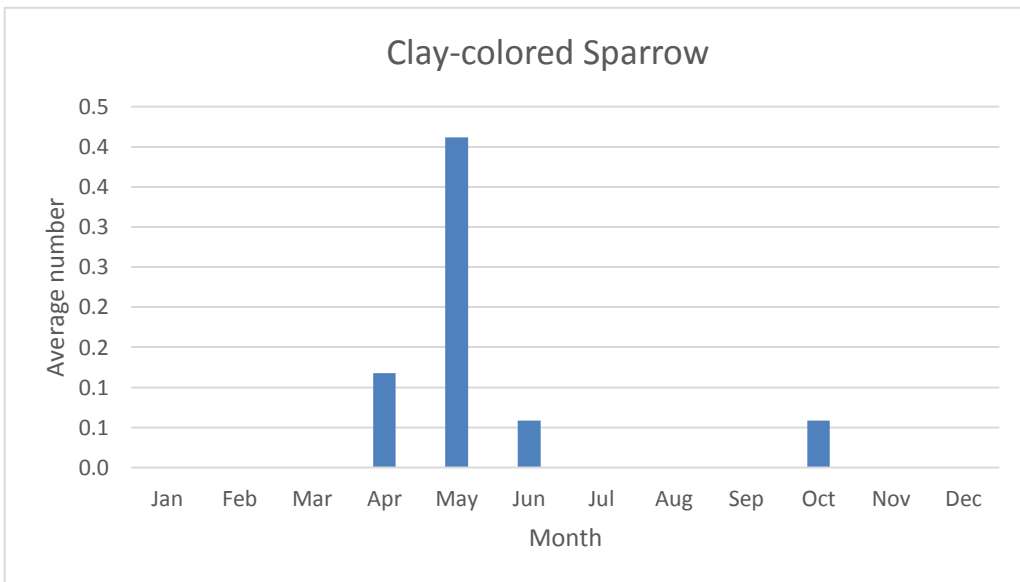

U; max count 2