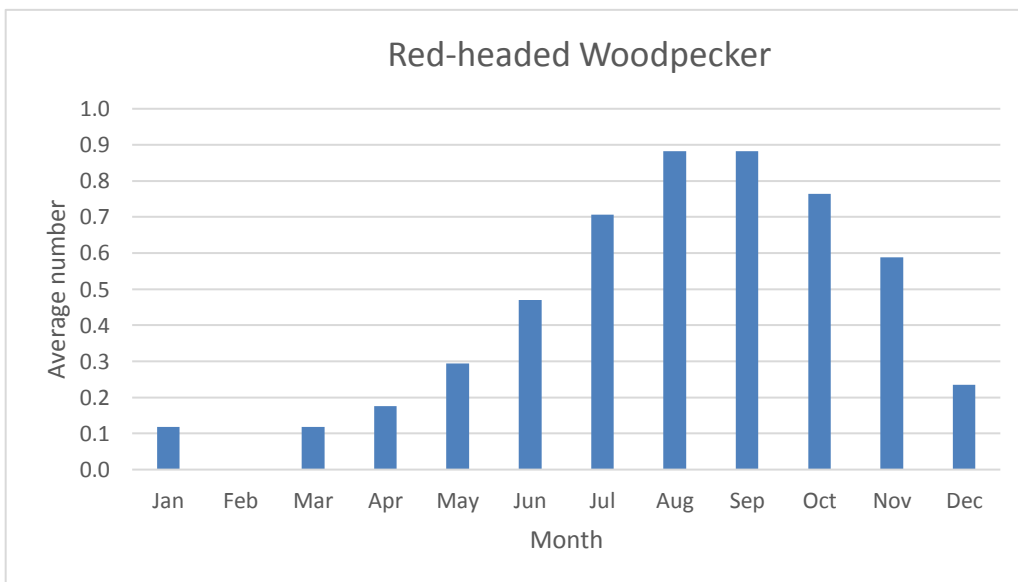

**Snowy Owl**

V; max count 1; 1 report: Mar 2018

R; max count 1; 8 reports

**Short-eared Owl**

R; max count 3; 5 reports: Oct 2006, Apr 2007, Mar 2009, Jan 2011, Nov 2017

**Kingfishers**

C; max count 14

**Woodpeckers**

### Yellow-bellied Sapsucker

R; max count 5; 7 reports: Apr 2008, Apr 2013, Sep 2013, Apr 2015, Oct 2019, Apr 2020, Sep 2020

C; max count 8

C since 2010; max count 4

C; max count 5

U; max count 2