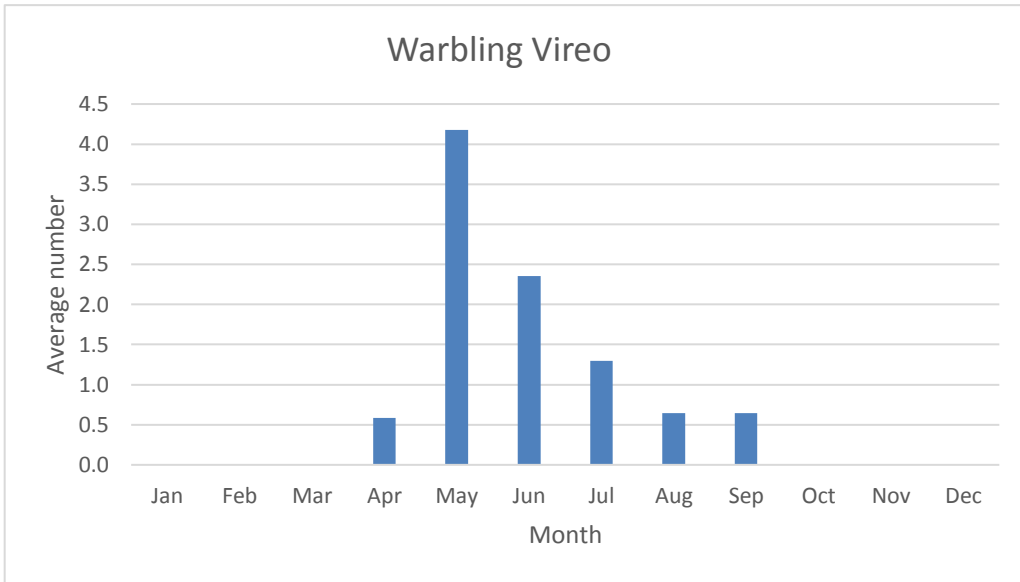

# Vireos

U; max count 2

U; max count 3 -- has become common since 2013

U; max count 1

**Blue-headed Vireo**

R; max count 2; 7 reports: May 2014, Apr 2016, Oct 2016, May 2018, May 2019, May 2020, Oct 2020

C; max count 14