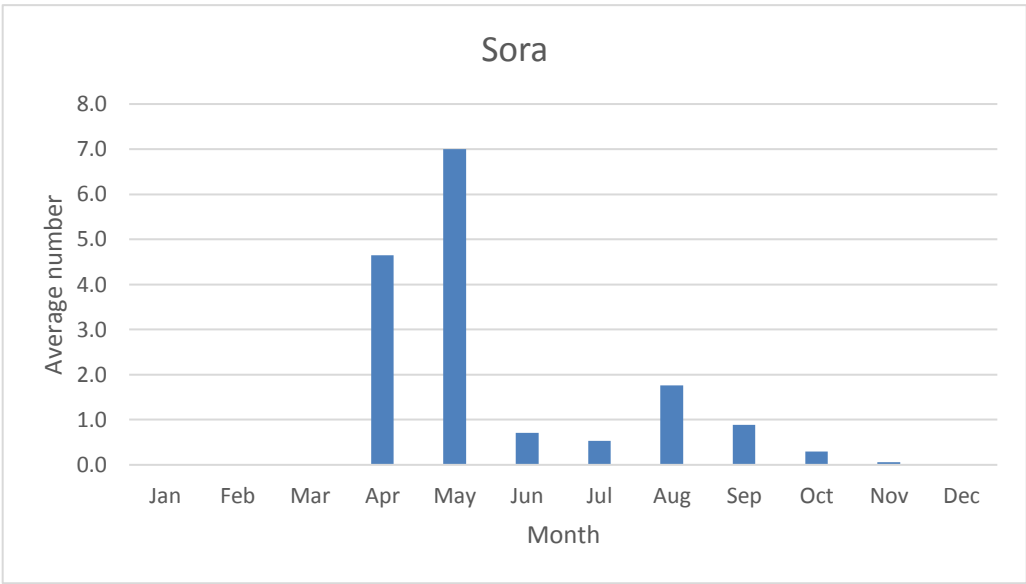

C; max count 15