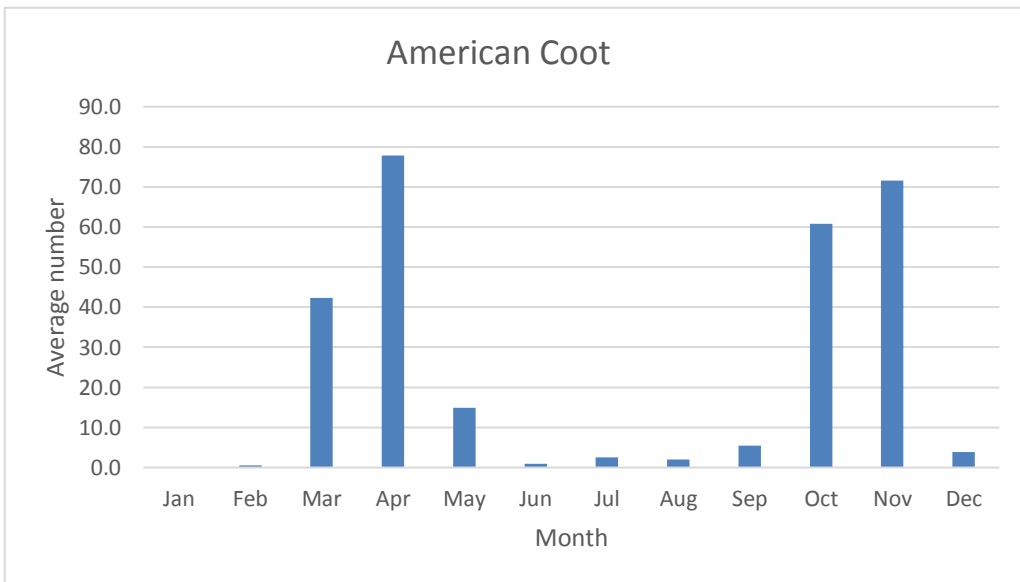

#### King Rail

V; max count 1; 3 reports: Jul 2011, Aug 2011, Aug 2015

C; max count 10

C; max count 15

U; max count 19

C; max count 330

C; max count 220