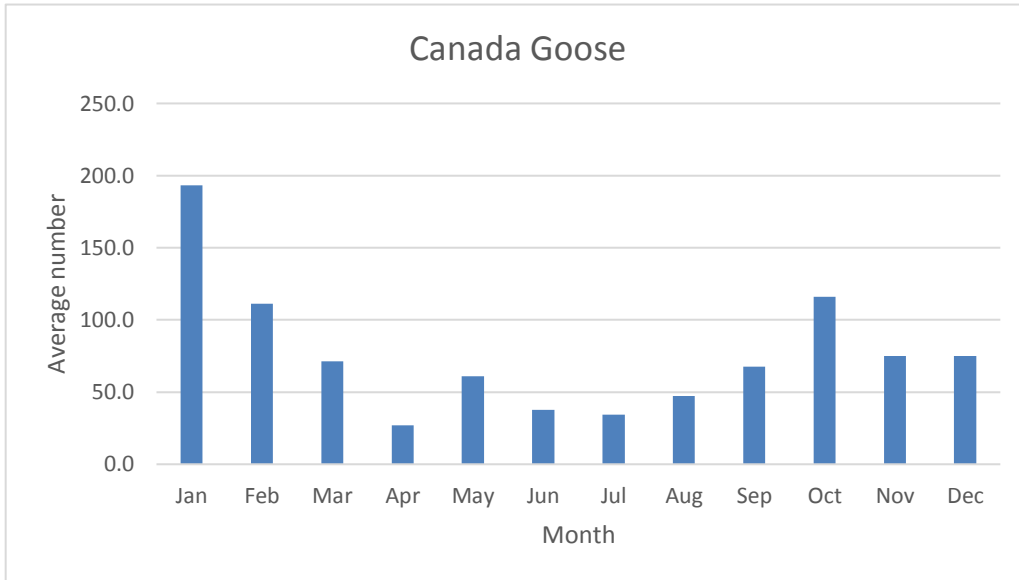

### Black-bellied Whistling-Duck

V; max count 1; 1 report: Aug-Oct 2019

### Snow Goose

V; max count 2; 2 reports: Dec 2013, Feb 2016

U; max count 75

### Cackling Goose

V; max count 9; 2 reports: Jan 2013, Feb 2020

C; max count 1000

C; max count 32