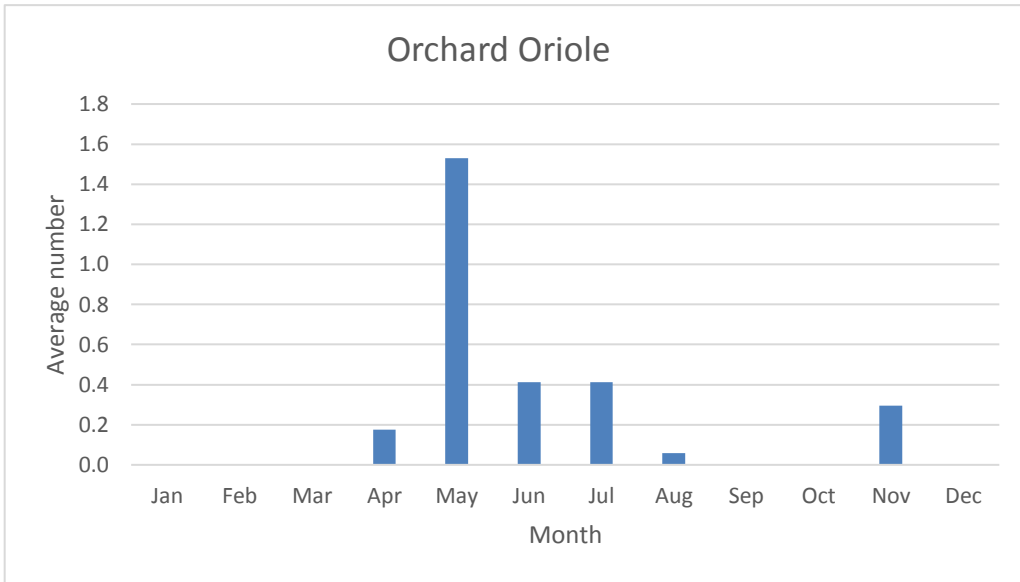

C; max count 7