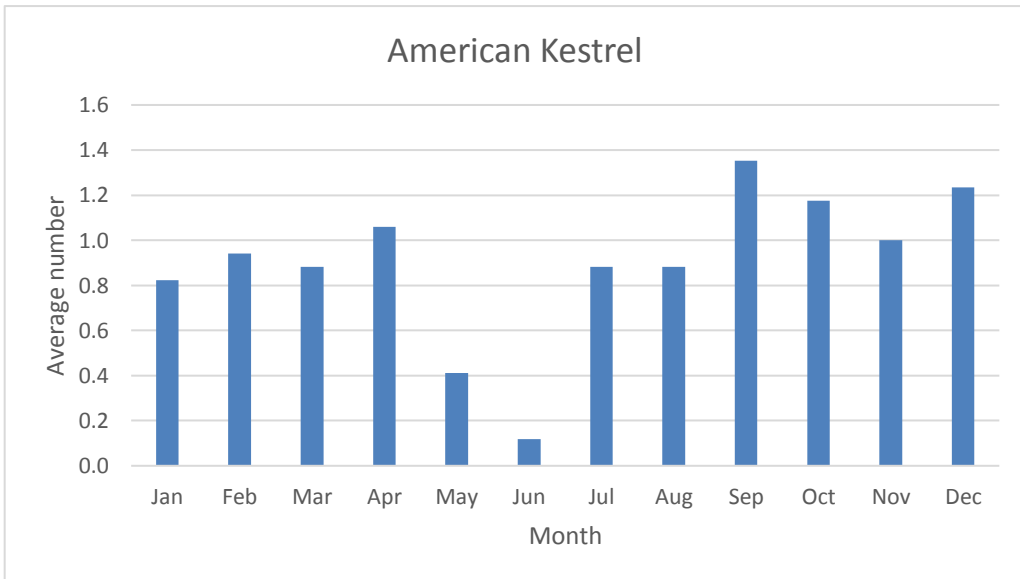

Falcons

C; max count 6

Merlin

V; max count 1; 3 reports: May 2006, Oct 2016, Oct 2019