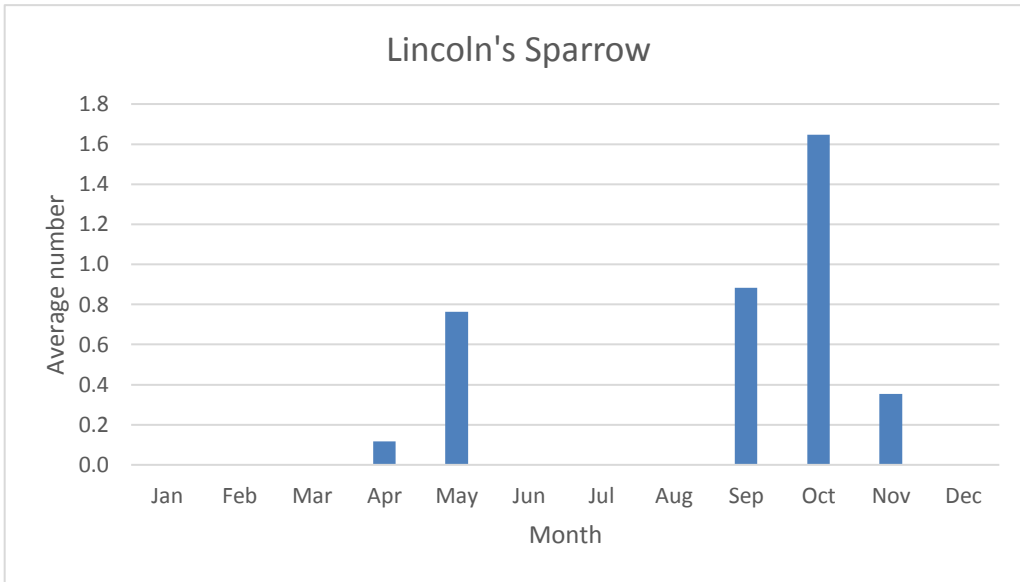

U; max count 6

**LeConte's Sparrow**

V; max count 1; 2 reports: Apr 2012, Nov 2020

**Nelson's Sparrow**

R; max count 1; 4 reports: May 2010, May 2014, May 2015, Sep 2018

U; max count 8

C; max count 69

C; max count 3