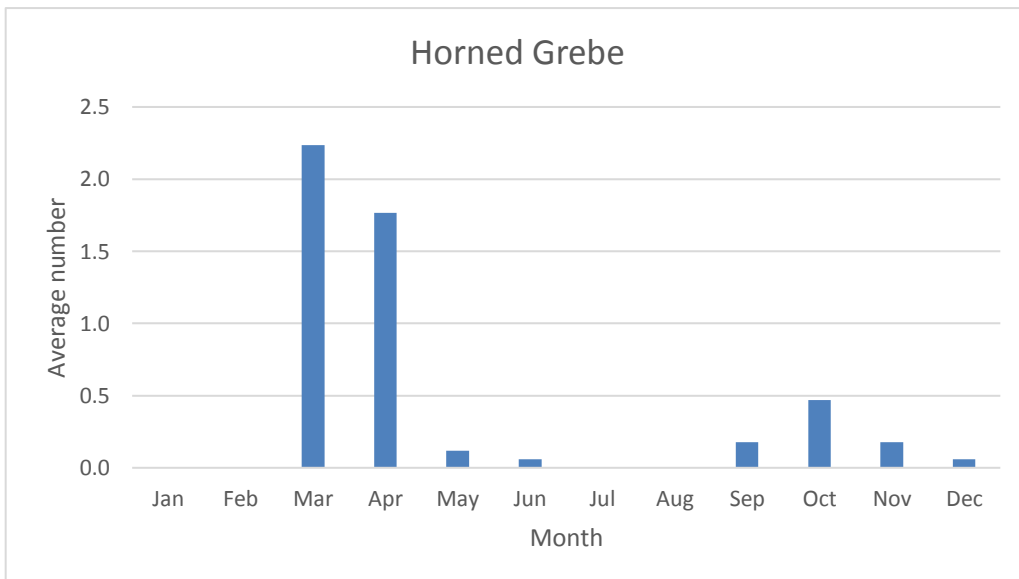

C; max count 13