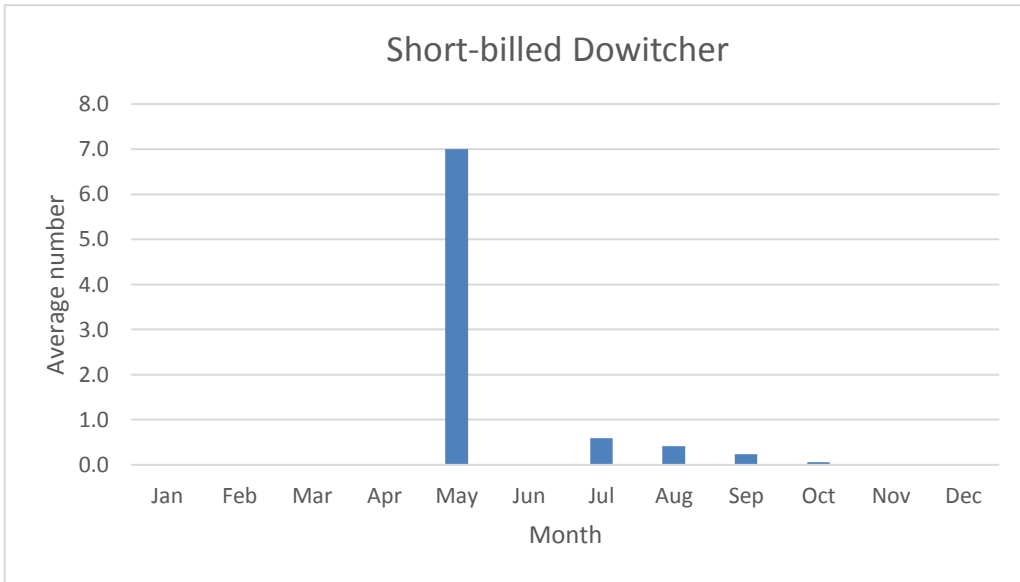

### Buff-breasted Sandpiper

V; 2 reports: Sep 2011, Sep 2013

C; max count 400

C; max count 48

**Western Sandpiper**

V; max count 5; 1 report: May 2020

U; max count 34

R; max count 14; 11 reports, most recent Oct 2021