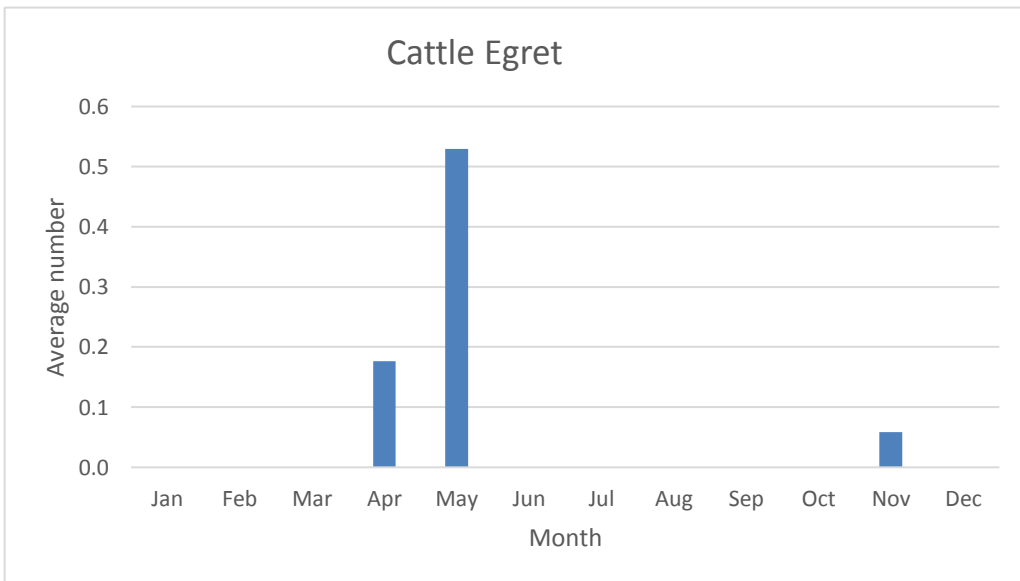

## Pelicans, Bitterns and Herons

U; max count 9

U; max count 4

U; max count 6

C; max count 121

C; max count 105

**Snowy Egret**

V; max count 1; 1 report, Aug 2011

**Little Blue Heron**

V; max count 2; 2 separate reports, Aug 2021 (juv 8/9, ad 8/14)

R; max count 7; 7 reports, most recent Apr 2015

C; max count 58

C since 2012; max count 11

**Yellow-crowned Night-Heron**