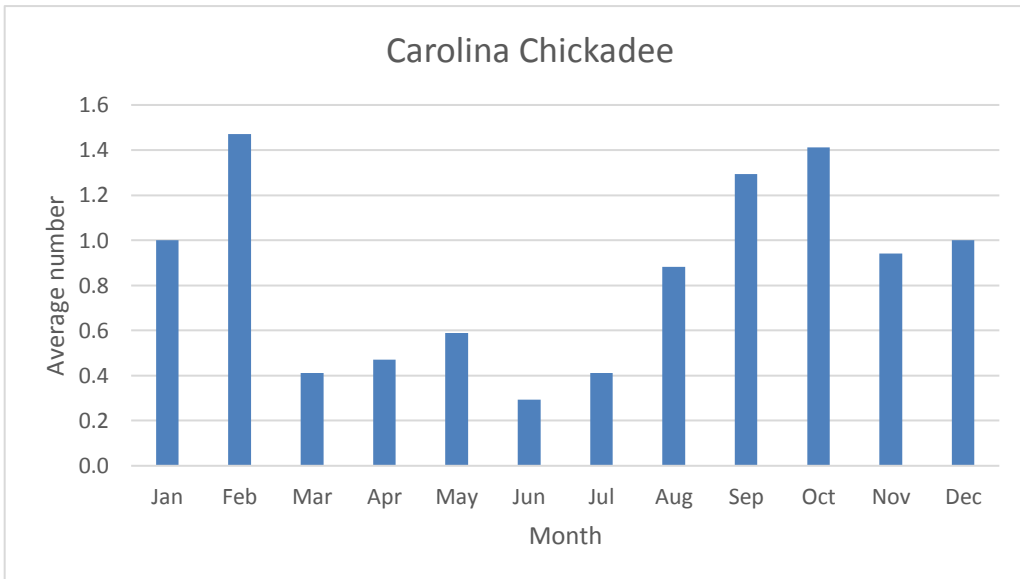

Chickadees and Titmice

C; max count 6

Black-capped Chickadee

R; max count 3; 7 reports: Oct 2017, Nov 2018, May 2019, Nov 2019, Apr 2020, May 2020, Nov 2020