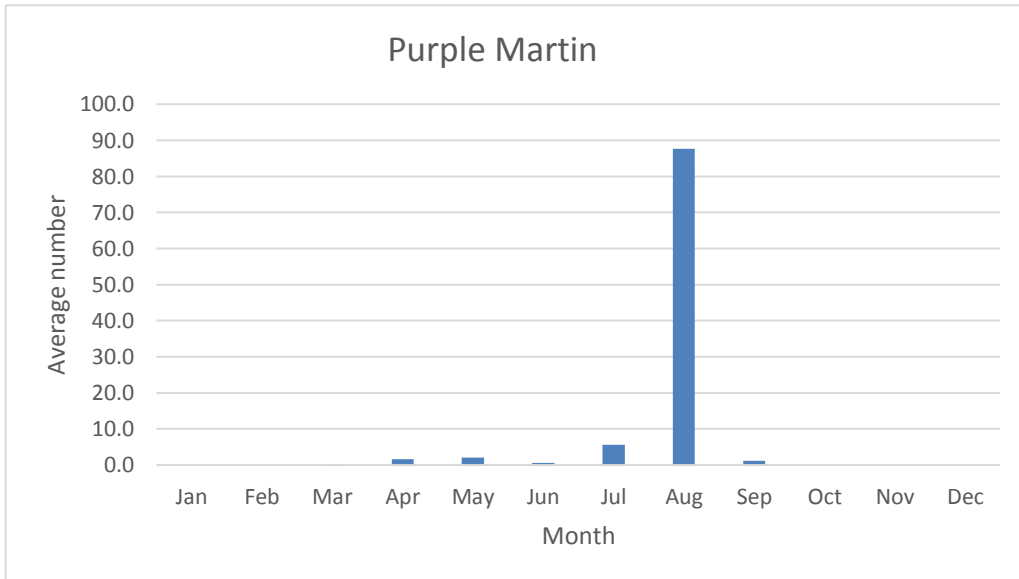

Larks

C, but numbers much reduced since marsh restoration; max count 30

Swallows

C; max count 500