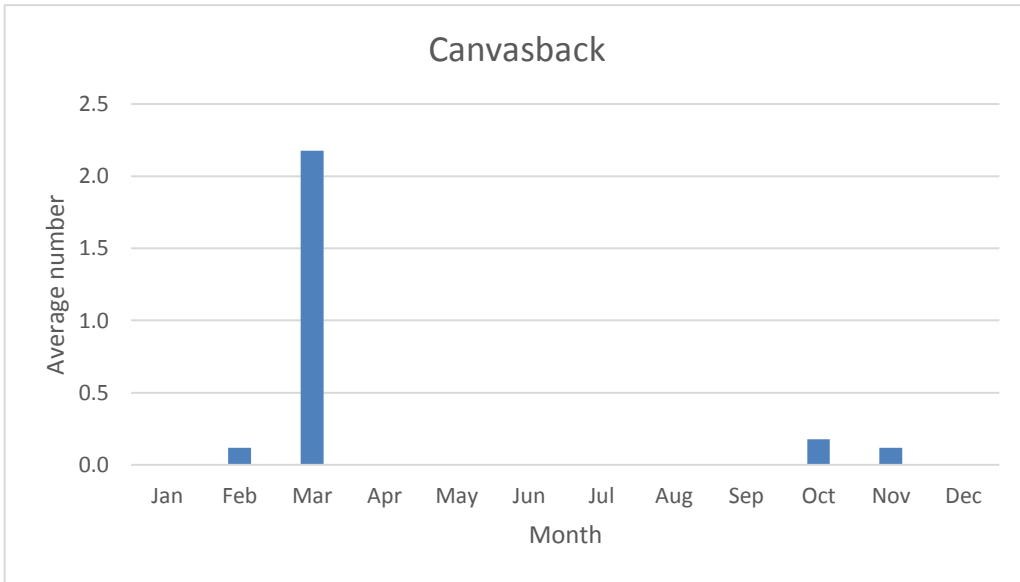

U; max count 15