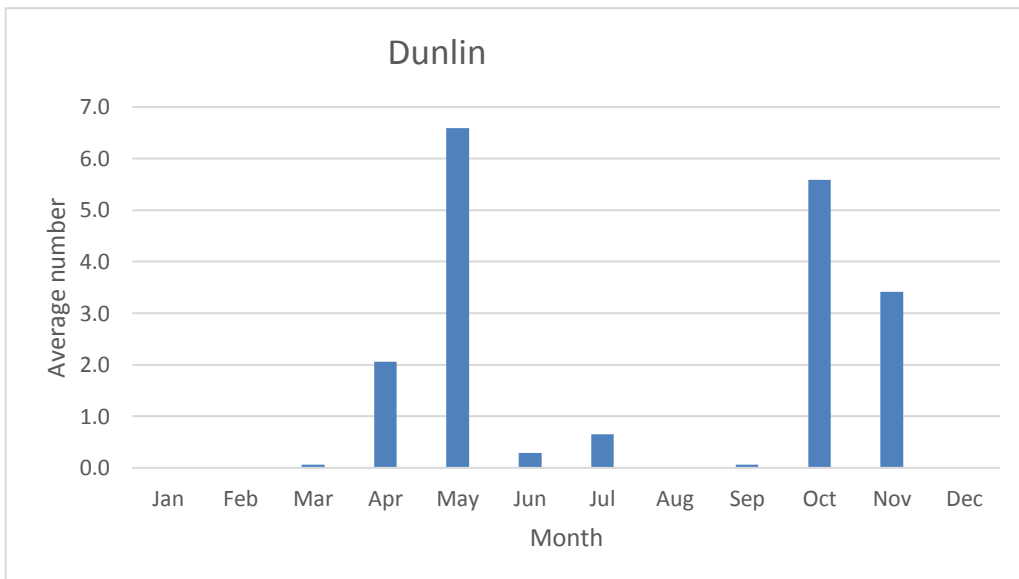

Sanderling

V; 2 reports: Sep 2018, Aug 2020