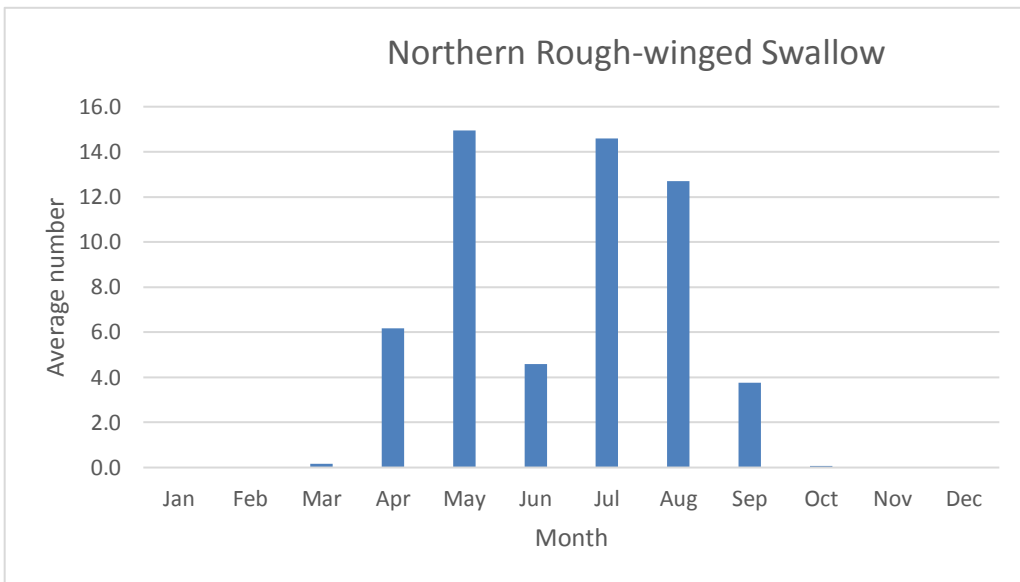

C; max count 150