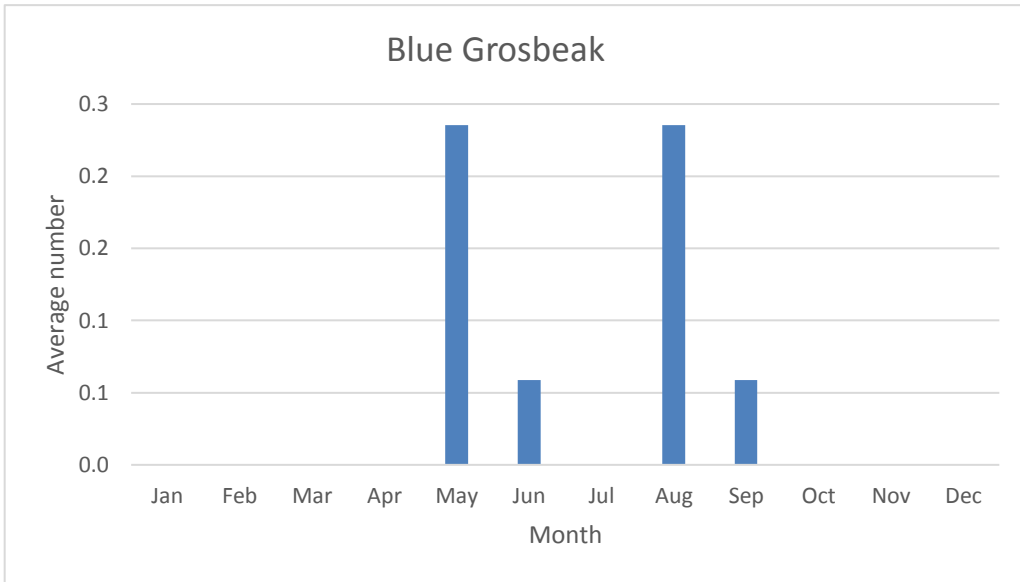

### Summer Tanager

V; max count 2; 1 report: Jul 2018

U; max count 2

C; max count 21

C; max count 8

U; max count 2

C; max count 49

U; max count 35