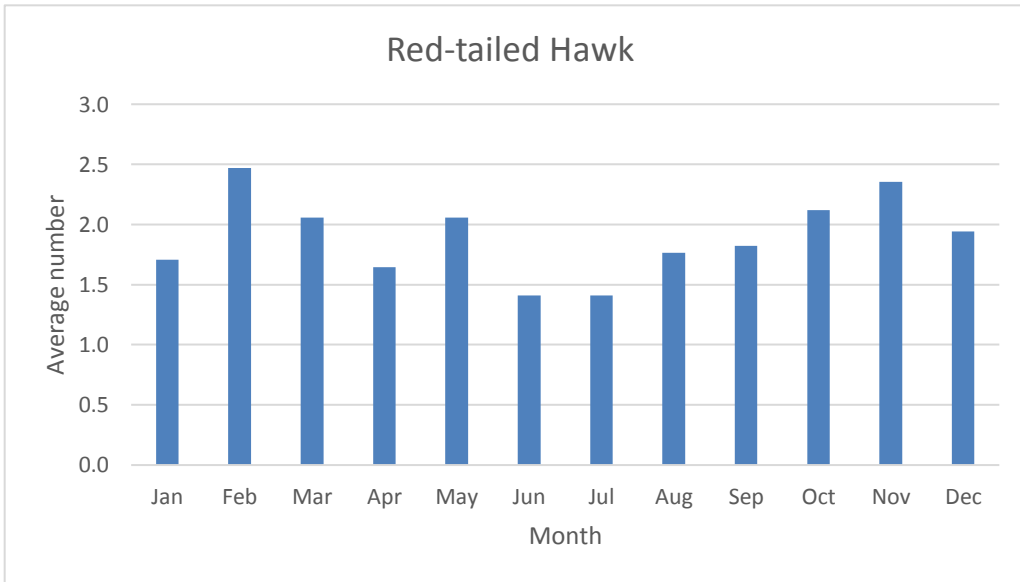

**Little Blue Heron**

V; max count 2; 2 separate reports, Aug 2021 (juv 8/9, ad 8/14)

R; max count 7; 7 reports, most recent Apr 2015

C; max count 58

C since 2012; max count 11

**Yellow-crowned Night-Heron**

V: max 1; 1 report, July 2021

**Ibis (*Plegadis sp*)**

V; max 1; 1 report: May 2010

**American Vultures, Osprey, Hawks and Eagles**

C; max count 137

C since 2012; max count 2

C; max count 5

C; max count 2

U; max count 2

C; max count 2

R; max count 2; 14 reports, most recent Nov 2019

**Broad-winged Hawk**

R; max count 100 (median 2); 7 reports: Sep 2008, Aug 2009, May 2014, Sep 2017, Aug 2018, Apr 2020, Sep 2020