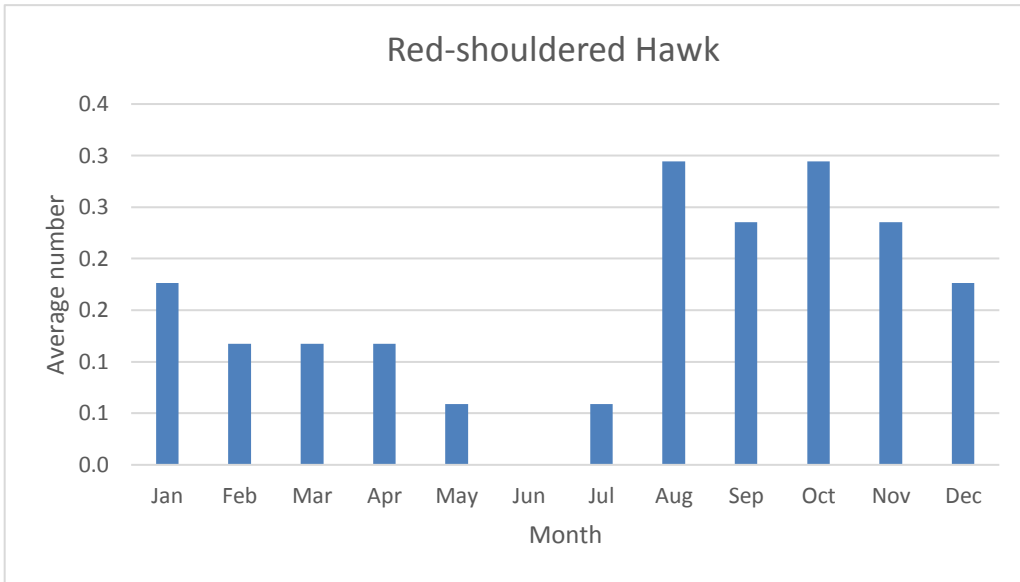

**Little Blue Heron**

V; max count 2; 2 separate reports, Aug 2021 (juv 8/9, ad 8/14)

R; max count 7; 7 reports, most recent Apr 2015

C; max count 58

C since 2012; max count 11

**Yellow-crowned Night-Heron**

V: max 1; 1 report, July 2021

**Ibis (*Plegadis sp*)**

V; max 1; 1 report: May 2010

**American Vultures, Osprey, Hawks and Eagles**

C; max count 137

C since 2012; max count 2

C; max count 5

C; max count 2

U; max count 2

C; max count 2

R; max count 2; 14 reports, most recent Nov 2019

**Broad-winged Hawk**

R; max count 100 (median 2); 7 reports: Sep 2008, Aug 2009, May 2014, Sep 2017, Aug 2018, Apr 2020, Sep 2020