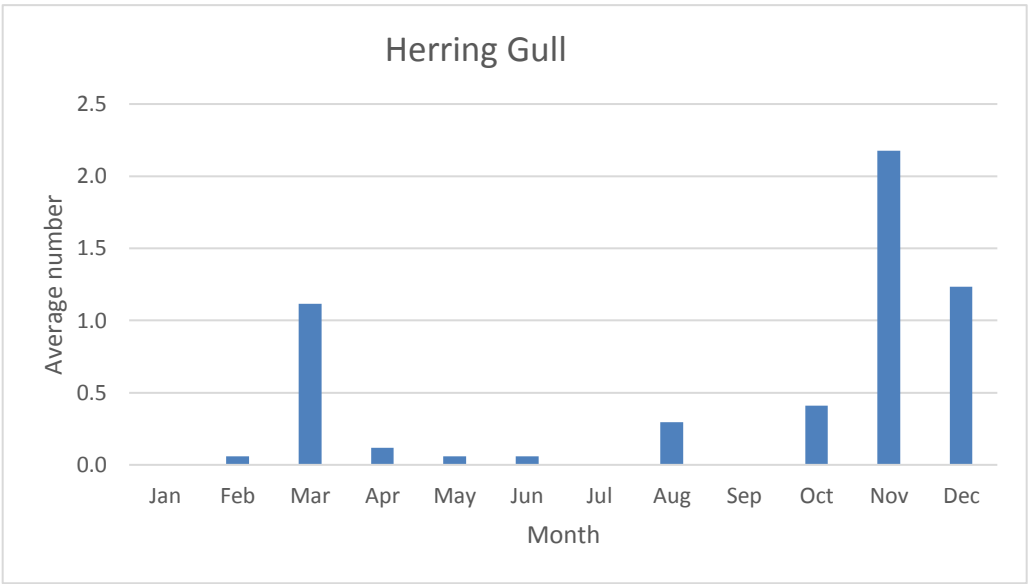

R; max count 5; 9 reports, most recent Aug 2020

**Red-necked Phalarope**

V; max count 1; 1 report: Aug 2011

**Gulls and Terns**

**Sabine's Gull**

V; max count 1; 1 report: Sep into Oct 2021

C since 2013; max count 20

**Franklin's Gull**

V; max count 3; 2 reports: Sep 2010, Oct 2018

C; max count 1000

C since 2011; max count 14

**Lesser Black-backed Gull**

R; max count 3; 4 reports: Nov 2013, Nov 2018, Nov 2019, Dec 2021