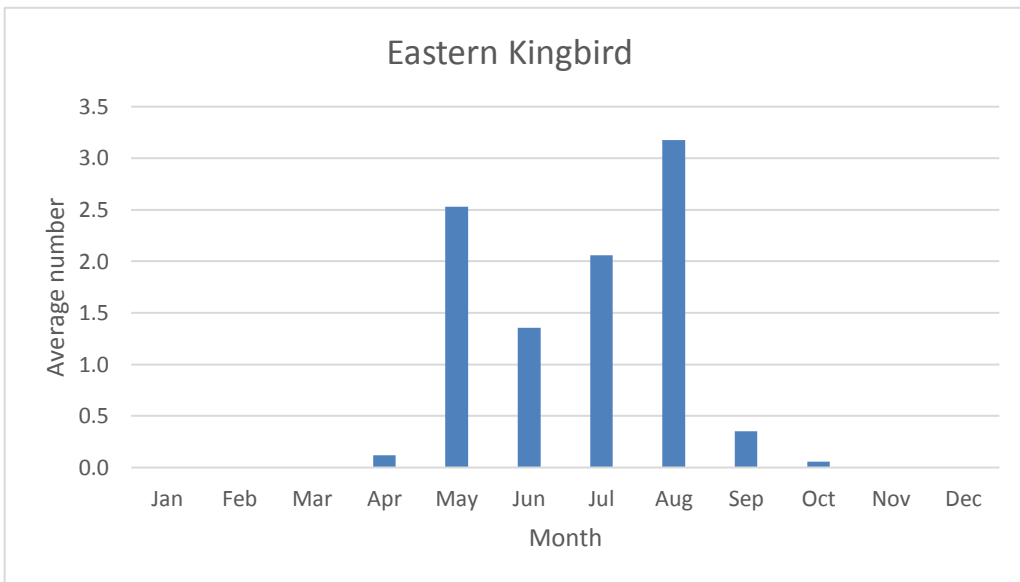

### Yellow-bellied Flycatcher

V; max count 1; 2 reports: May 2019, May 2020

### Acadian Flycatcher

R; max count 3; 4 reports: May 2011, June 2012, May 2014, Aug 2020

U; max count 1

C; max count 46

U; max count 2

C; max count 5

C; max count 12

C; max count 12