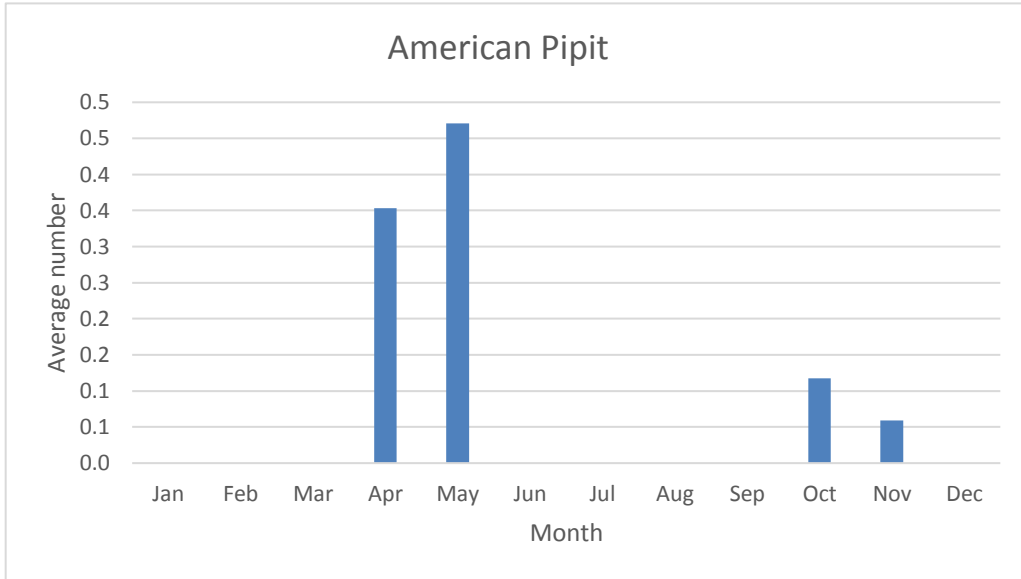

Pipits

U; max count 5

Finches

C; max count 30