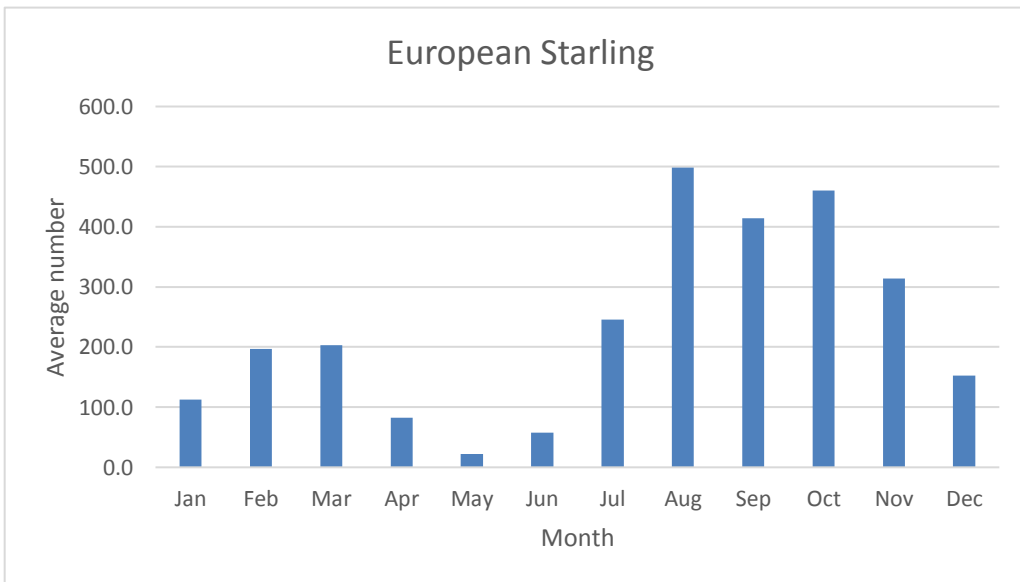

C; max count 5

Northern Mockingbird

R; max count 1; 6 reports: Apr 2011, May 2011, Aug 2012, Feb 2013, Apr 2019, Apr 2020

Starlings

C; max count 3000