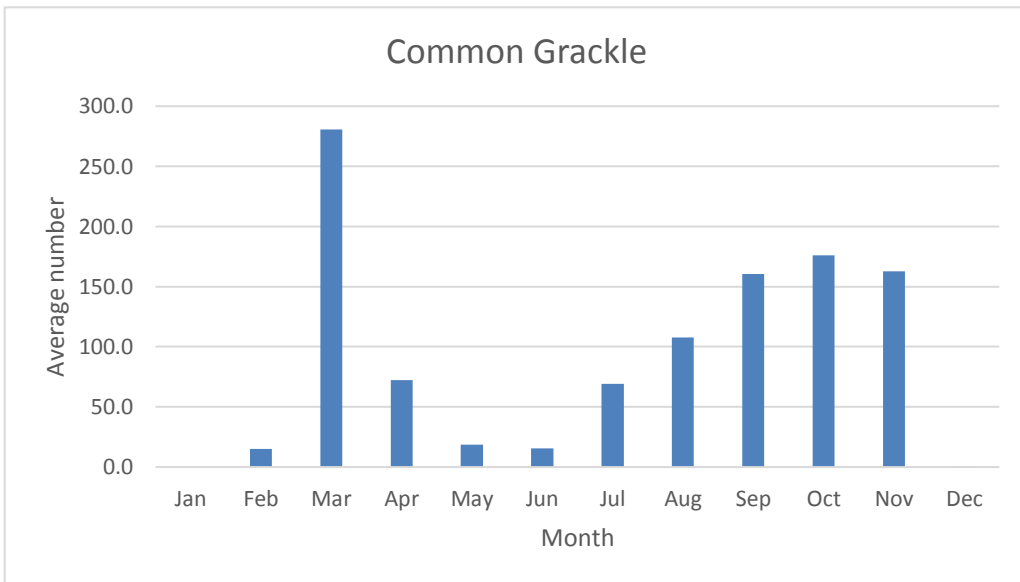

Brewer's Blackbird

V; max count 1; 1 report: Apr 2012