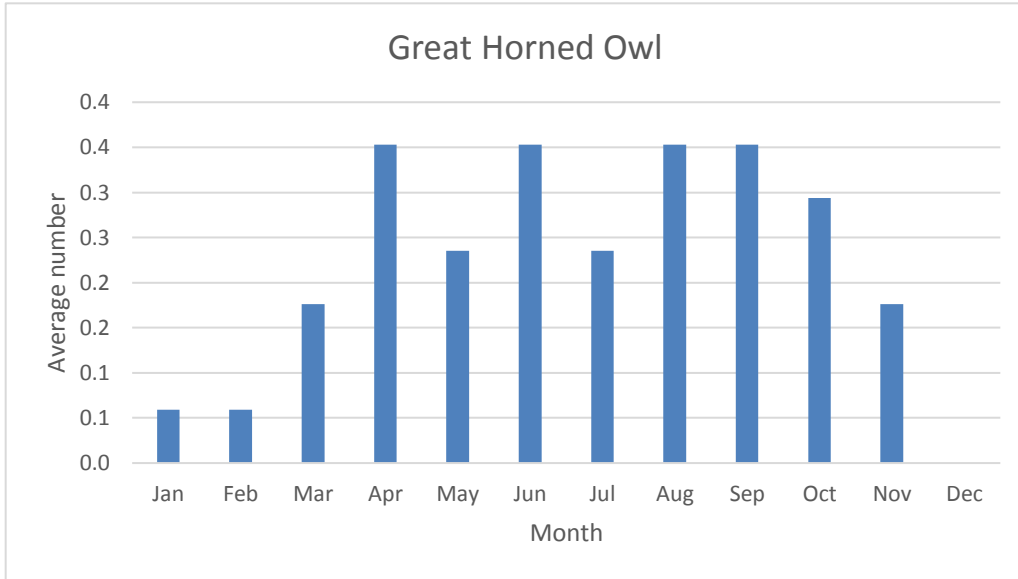

**Little Blue Heron**

V; max count 2; 2 separate reports, Aug 2021 (juv 8/9, ad 8/14)

R; max count 7; 7 reports, most recent Apr 2015

C; max count 58

C since 2012; max count 11

**Yellow-crowned Night-Heron**

U; max count 2

C; max count 2

R; max count 2; 14 reports, most recent Nov 2019

**Broad-winged Hawk**

R; max count 100 (median 2); 7 reports: Sep 2008, Aug 2009, May 2014, Sep 2017, Aug 2018, Apr 2020, Sep 2020

C; max count 10

U; max count 2

**Golden Eagle**

V; max count 1; 1 report, Nov 2013

**Owls**

**Eastern Screech-Owl**

R; max count 1; 5 reports: before 2006, Feb 2006, Apr 2016, Oct 2019, May 2020

U; max count 3

**Snowy Owl**

V; max count 1; 1 report: Mar 2018

R; max count 1; 8 reports

**Short-eared Owl**

R; max count 3; 5 reports: Oct 2006, Apr 2007, Mar 2009, Jan 2011, Nov 2017

**Kingfishers**

C; max count 14

**Woodpeckers**