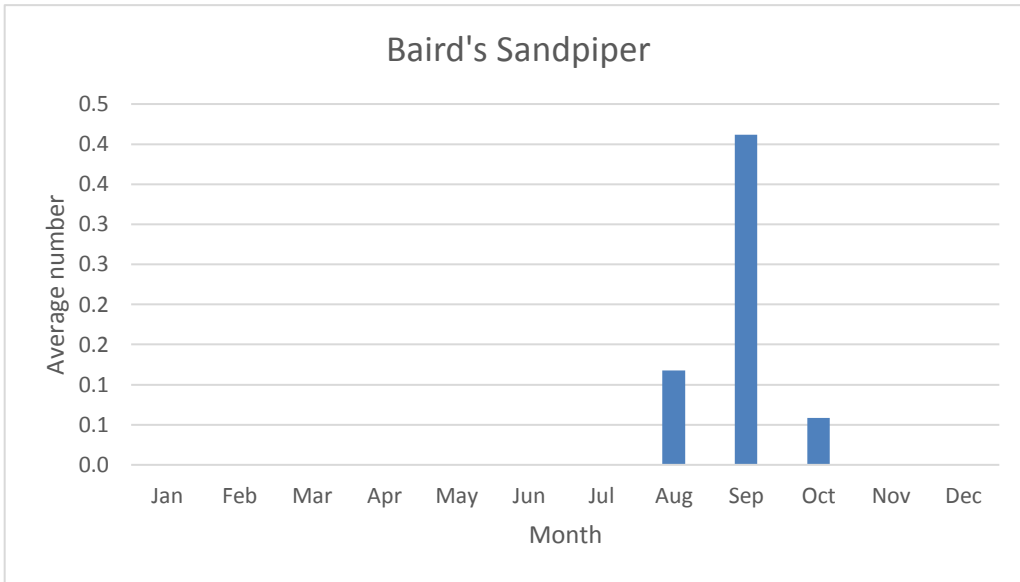

R; max count 2; 8 reports: most recent Sep 2021