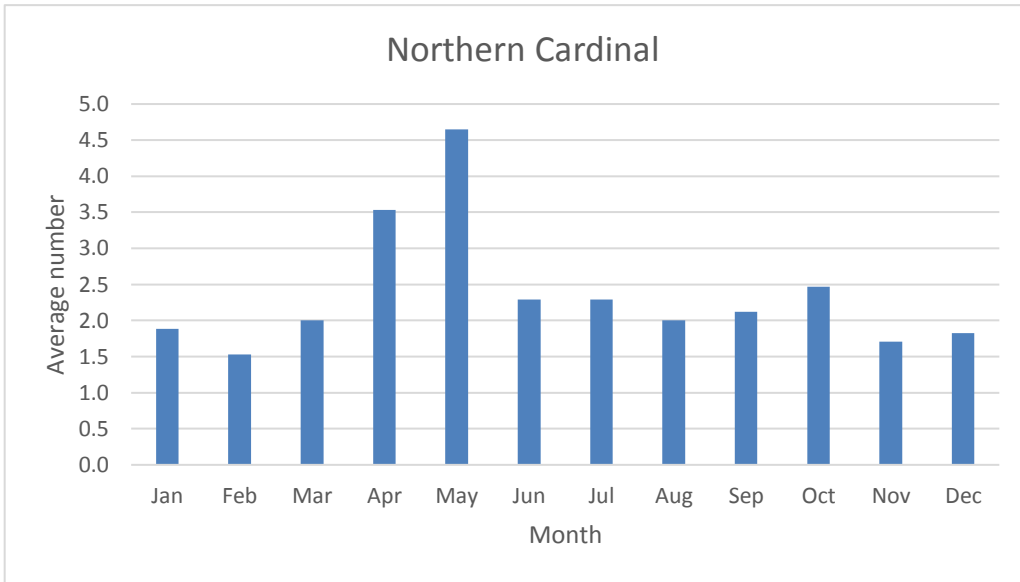

C; max count 21