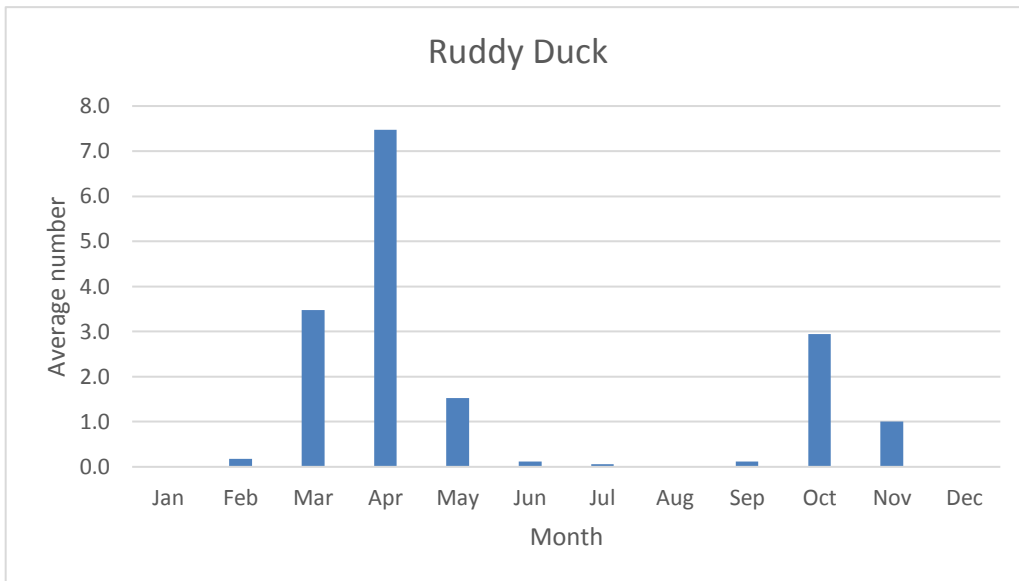

C; max count 38

Pheasants, Turkeys, and Quail

Northern Bobwhite

V; max count 2; 1 report: Jul 2020

Ring-necked Pheasant

V; max count 1; 1 report: Oct 2018

Wild Turkey

V; max count 3; 5 reports: Apr 2014, Apr 2019, Mar 2020, Apr 2020, Jun 2020