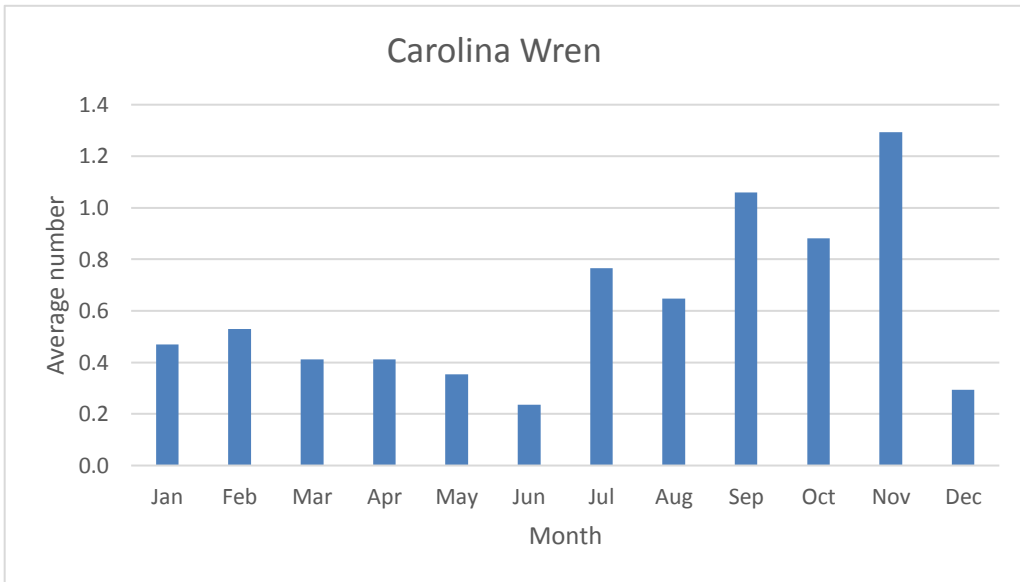

C; max count 10