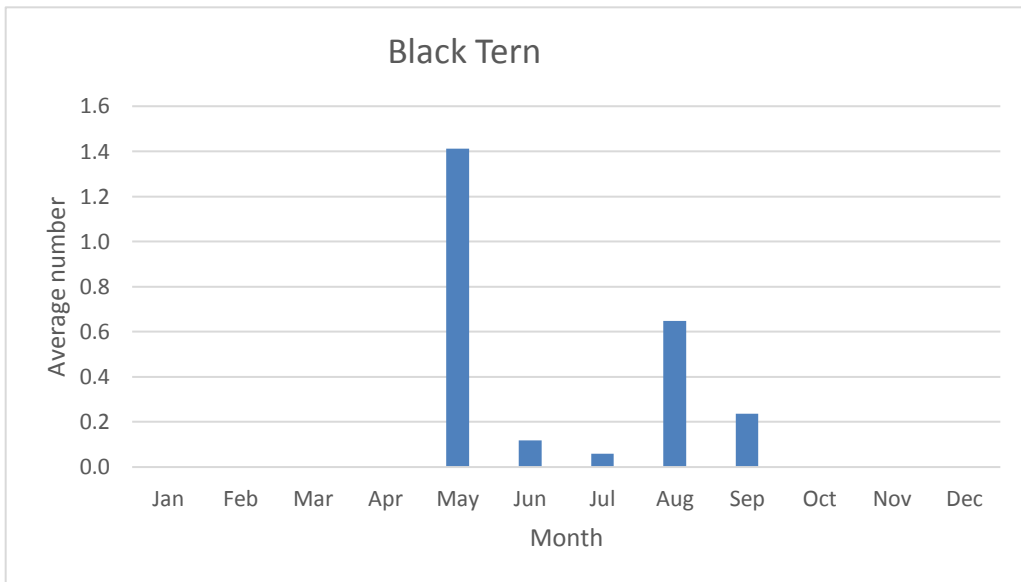

R; max count 5; 9 reports, most recent Aug 2020

**Red-necked Phalarope**

V; max count 1; 1 report: Aug 2011

**Gulls and Terns**

**Sabine's Gull**

V; max count 1; 1 report: Sep into Oct 2021

C since 2013; max count 20

**Franklin's Gull**

V; max count 3; 2 reports: Sep 2010, Oct 2018

C; max count 1000

C since 2011; max count 14

**Lesser Black-backed Gull**

R; max count 3; 4 reports: Nov 2013, Nov 2018, Nov 2019, Dec 2021

C since 2009; max count 6

U; max count 7

U; max count 3

U; max count 6

**Loons**

**Common Loon**

V; max count 1; 2 reports: Apr 12, May 12