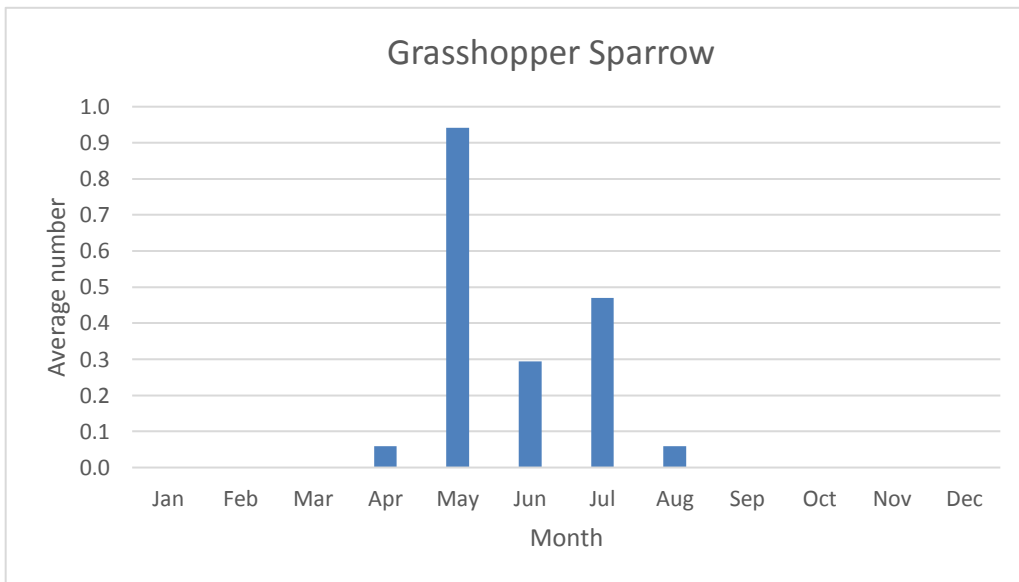

U; max count 6

**LeConte's Sparrow**

V; max count 1; 2 reports: Apr 2012, Nov 2020

**Nelson's Sparrow**

R; max count 1; 4 reports: May 2010, May 2014, May 2015, Sep 2018

U; max count 8

C; max count 69

C; max count 3