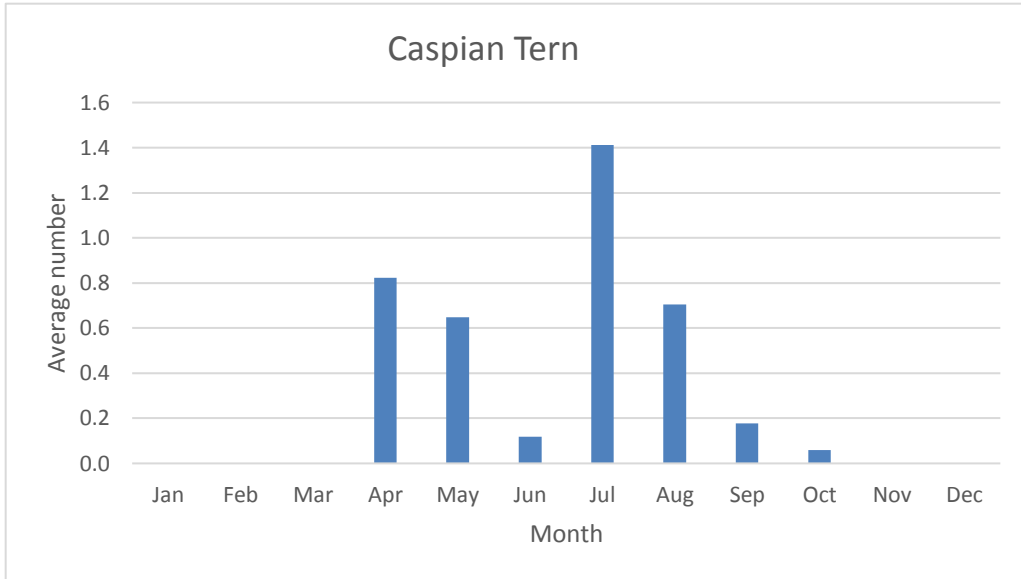

**Franklin's Gull**

V; max count 3; 2 reports: Sep 2010, Oct 2018

C; max count 1000

C since 2011; max count 14

**Lesser Black-backed Gull**

R; max count 3; 4 reports: Nov 2013, Nov 2018, Nov 2019, Dec 2021