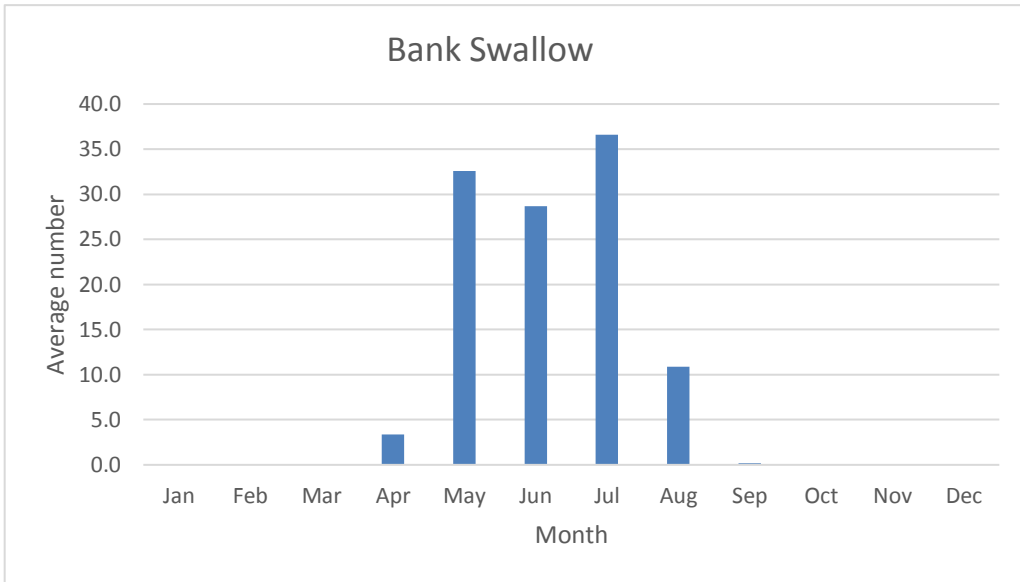

C; max count 300