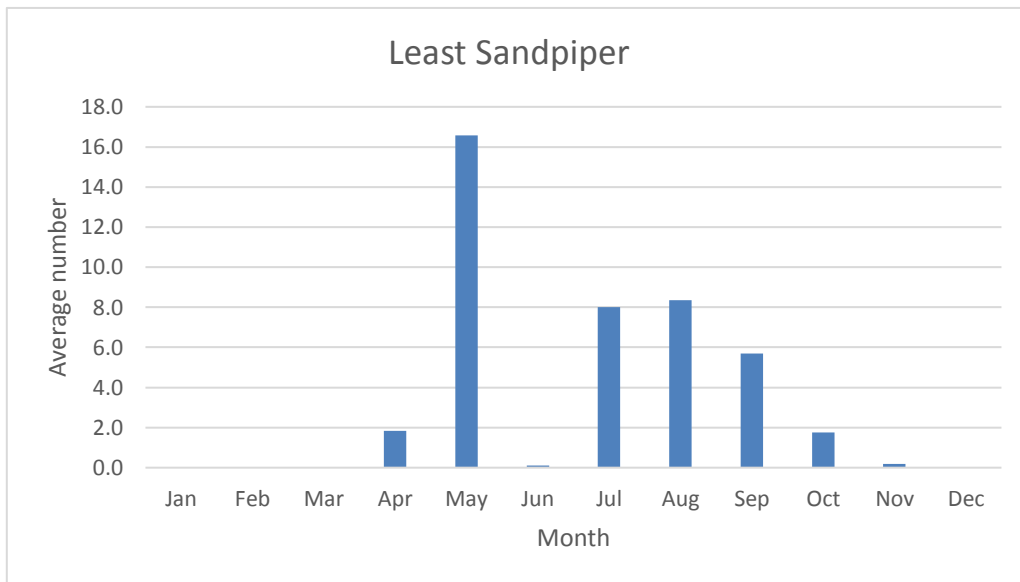

### Sanderling

V; 2 reports: Sep 2018, Aug 2020

C; max count 44

R; max count 2; 8 reports: most recent Sep 2021

C; max count 64

U; max count 8; 8 reports: most recent Sep 2018

### Buff-breasted Sandpiper

V; 2 reports: Sep 2011, Sep 2013

C; max count 400

C; max count 48

**Western Sandpiper**

V; max count 5; 1 report: May 2020

U; max count 34

R; max count 14; 11 reports, most recent Oct 2021