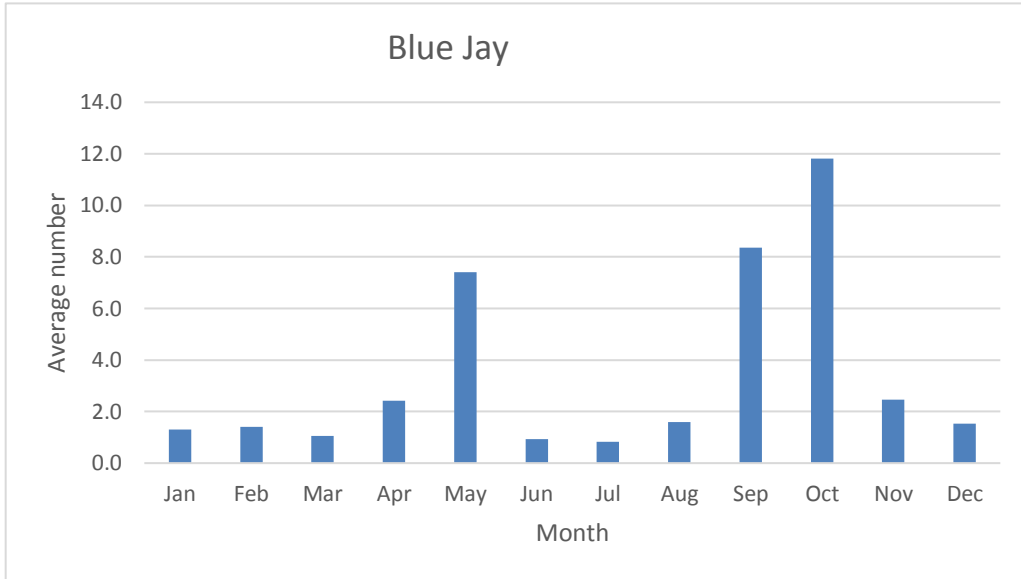

Crows and Jays

C; max count 54