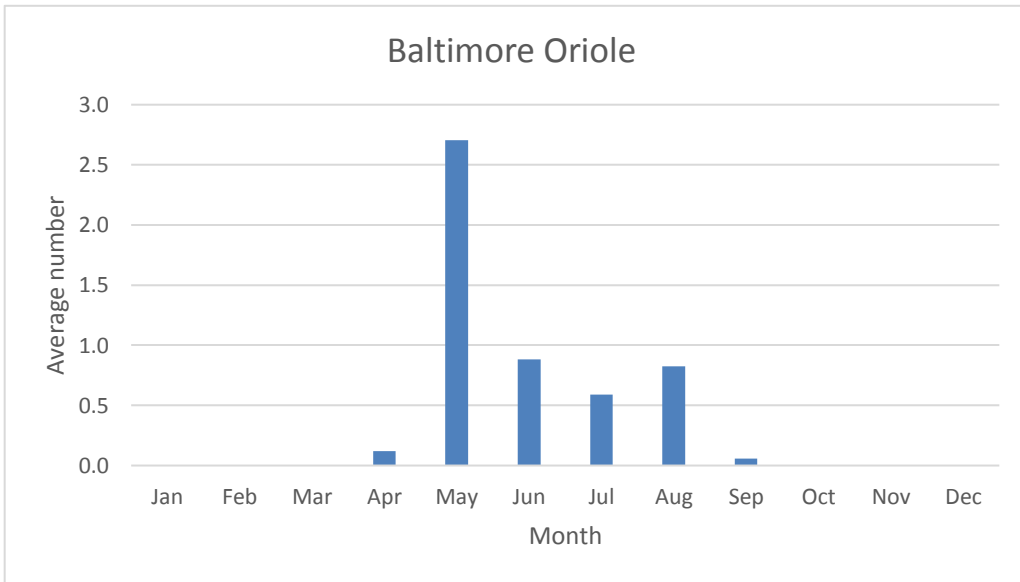

C; max count 12