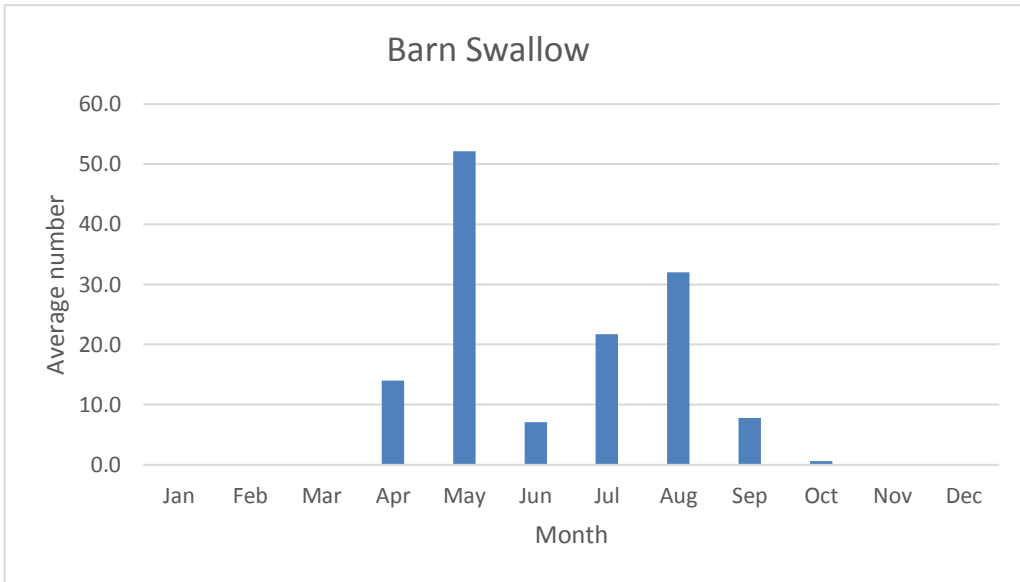

C; max count 200