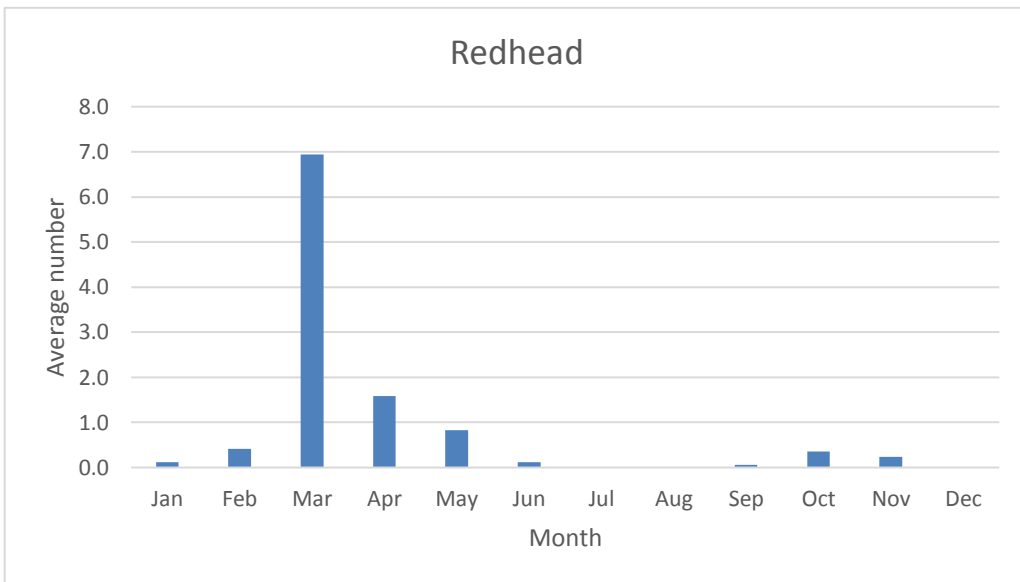

C; max count 40