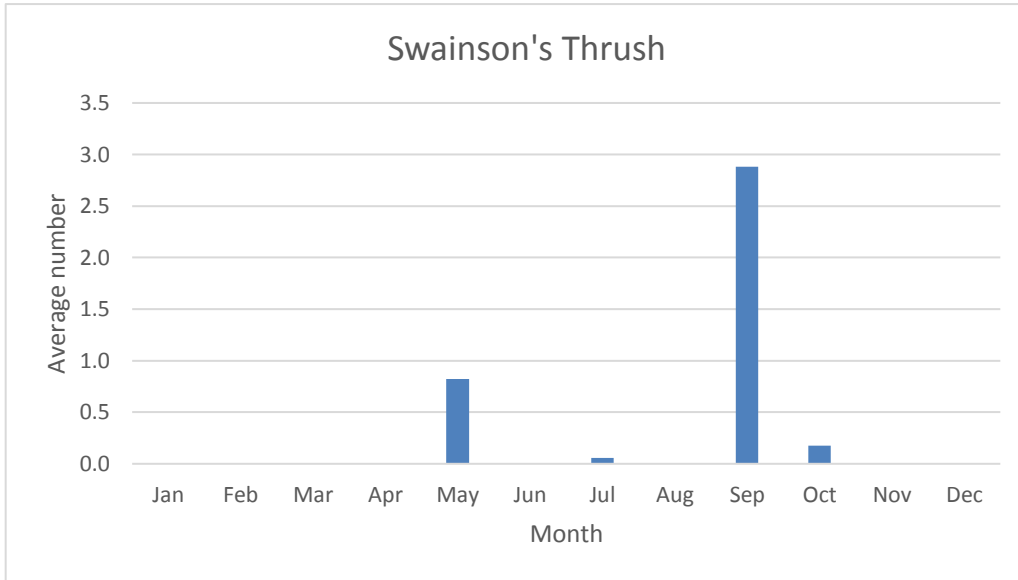

## Thrushes

C; max count 30

**Veery**

R; max count 3; 4 reports: May 2013, May 2014, May 2019, May 2020

**Gray-checked Thrush**

R; max count 4; 4 reports: Sep 2014, Sep 2015, May 2018, May 2019

U; max count 20