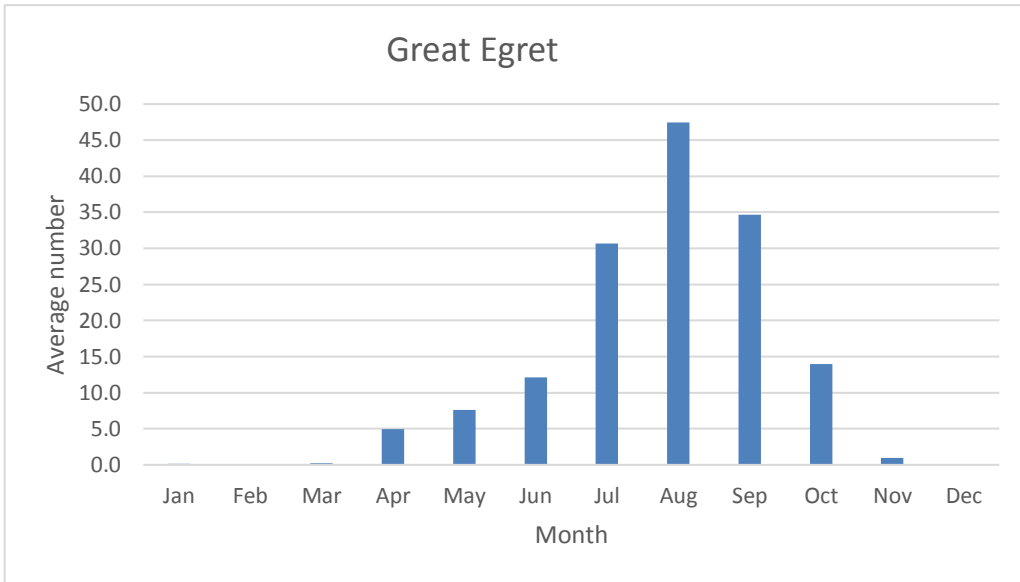

## Pelicans, Bitterns and Herons

U; max count 9

U; max count 4

U; max count 6

C; max count 121

C; max count 105

**Snowy Egret**

V; max count 1; 1 report, Aug 2011

**Little Blue Heron**

V; max count 2; 2 separate reports, Aug 2021 (juv 8/9, ad 8/14)

R; max count 7; 7 reports, most recent Apr 2015

C; max count 58

C since 2012; max count 11

**Yellow-crowned Night-Heron**

V: max 1; 1 report, July 2021

**Ibis (*Plegadis sp*)**

V; max 1; 1 report: May 2010

**American Vultures, Osprey, Hawks and Eagles**

C; max count 137

C since 2012; max count 2

C; max count 5

C; max count 2