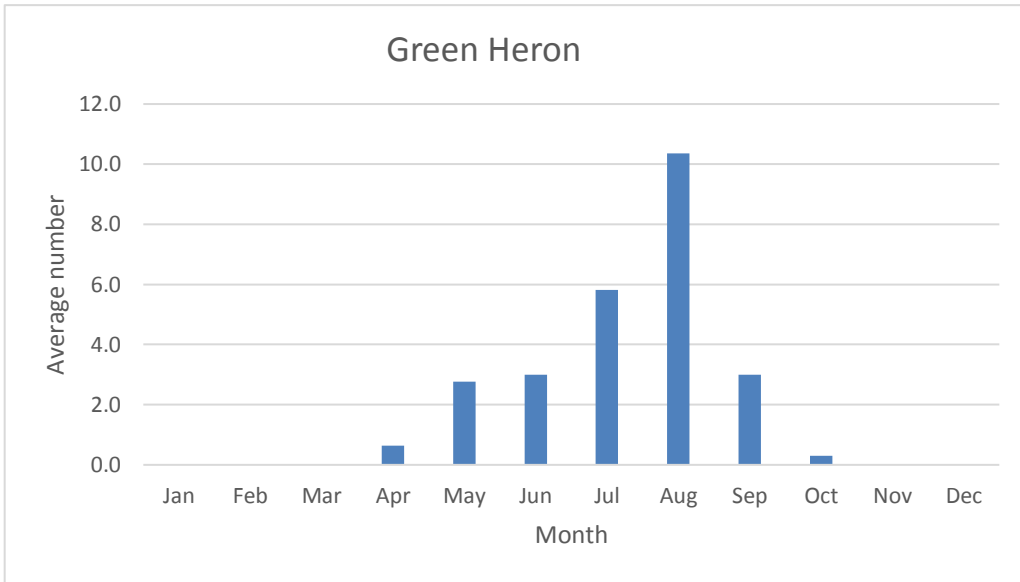

## Pelicans, Bitterns and Herons

U; max count 9

U; max count 4

U; max count 6

C; max count 121

C; max count 105

**Snowy Egret**

V; max count 1; 1 report, Aug 2011

**Little Blue Heron**

V; max count 2; 2 separate reports, Aug 2021 (juv 8/9, ad 8/14)

R; max count 7; 7 reports, most recent Apr 2015

C; max count 58

C since 2012; max count 11

**Yellow-crowned Night-Heron**