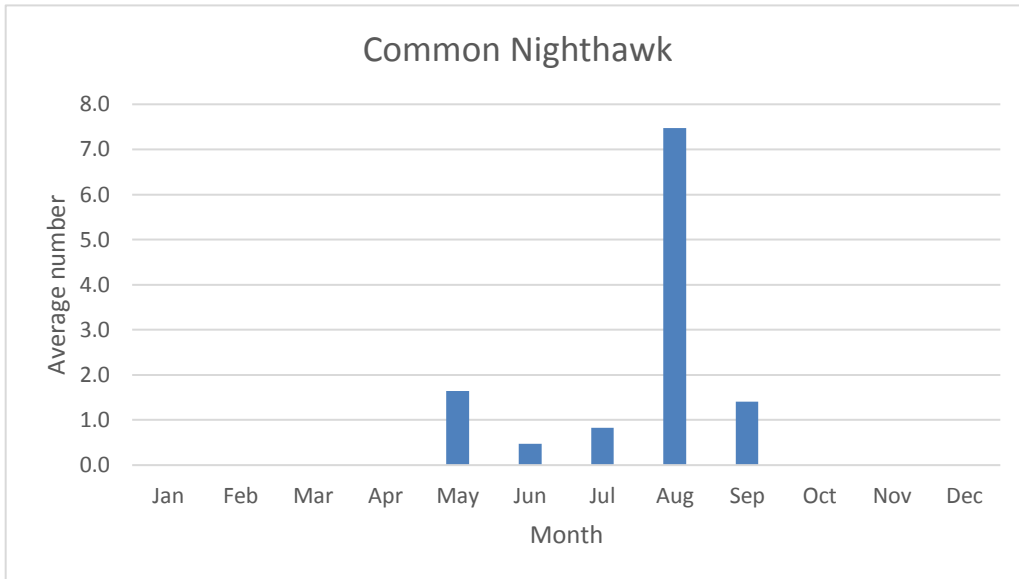

Goatsuckers

C; max count 40