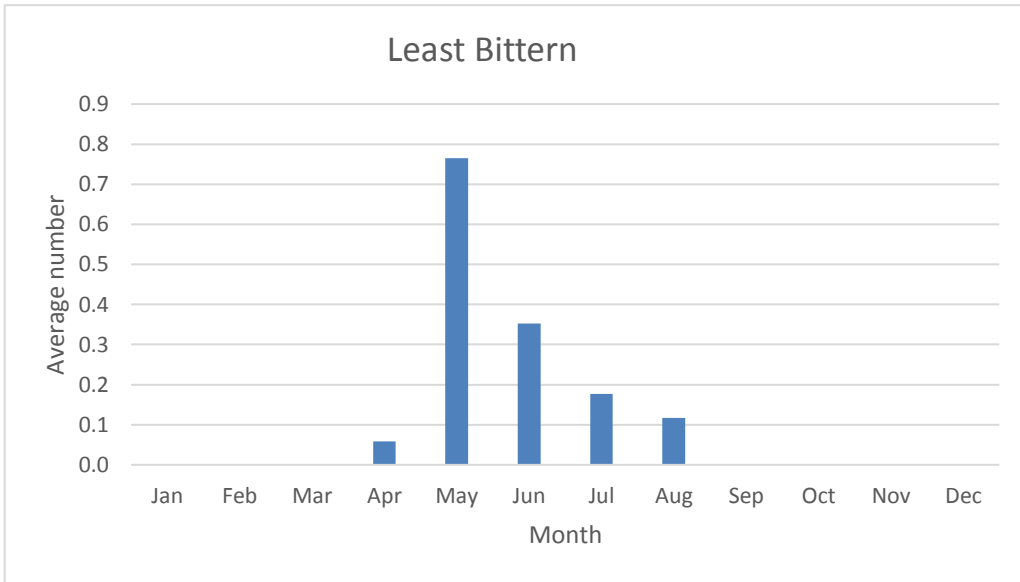

U; max count 6