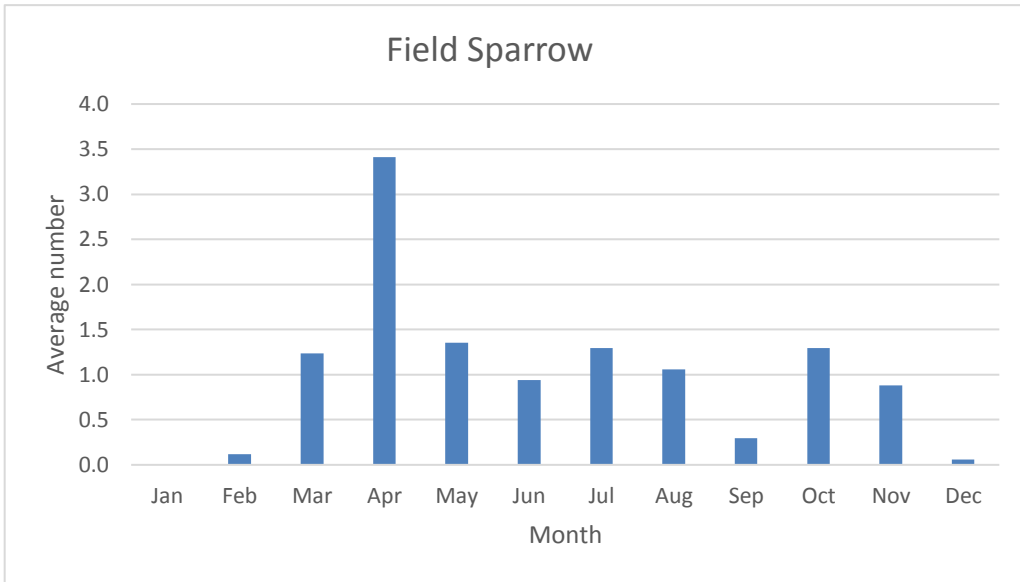

C; max count 10