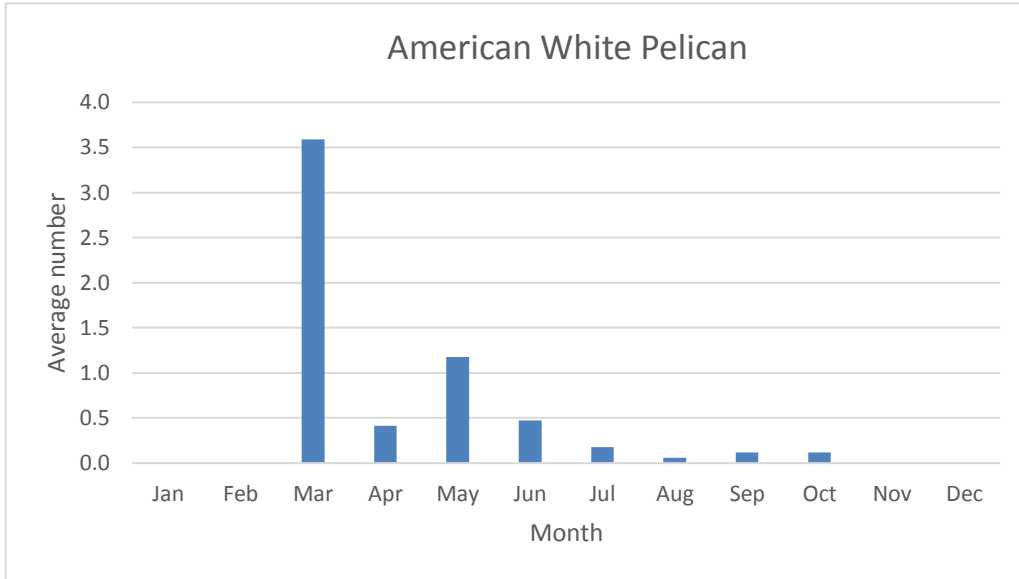

Pelicans, Bitterns and Herons

U; max count 9