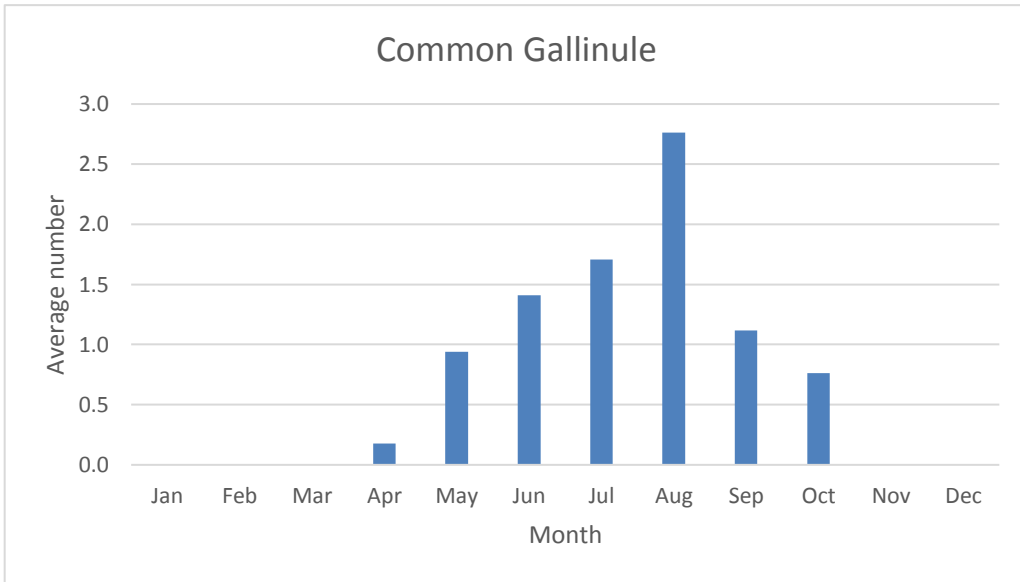

#### King Rail

V; max count 1; 3 reports: Jul 2011, Aug 2011, Aug 2015

C; max count 10

C; max count 15

U; max count 19

C; max count 330

C; max count 220