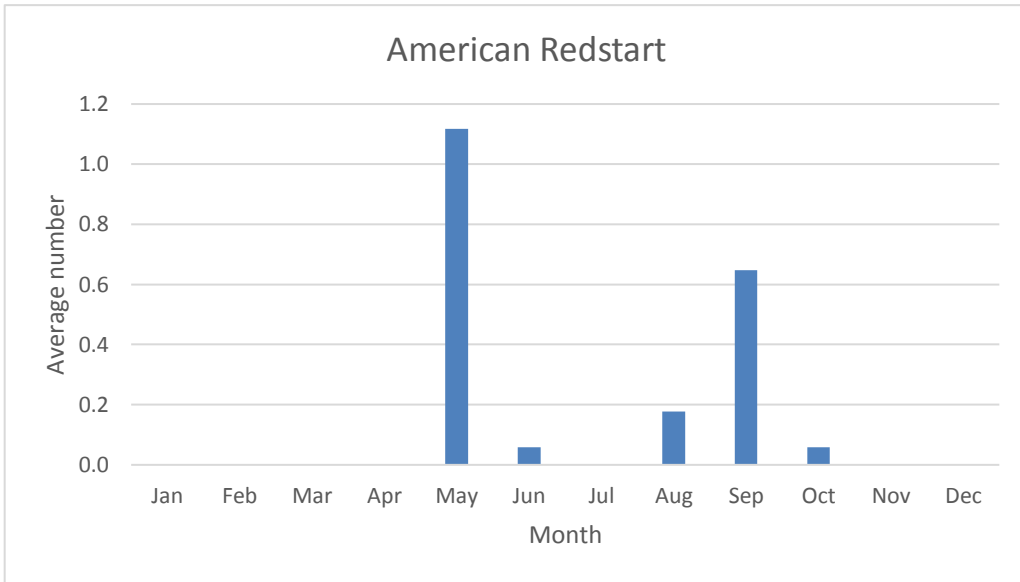

U; max count 13

Cape May Warbler

V; max count 3; 3 reports: May 2014, Oct 2015, May 2019

Northern Parula

V; max count 9; 5 reports: May 2011, Aug 2018, May 2019, May 2020, Sep 2020

U; max count 2