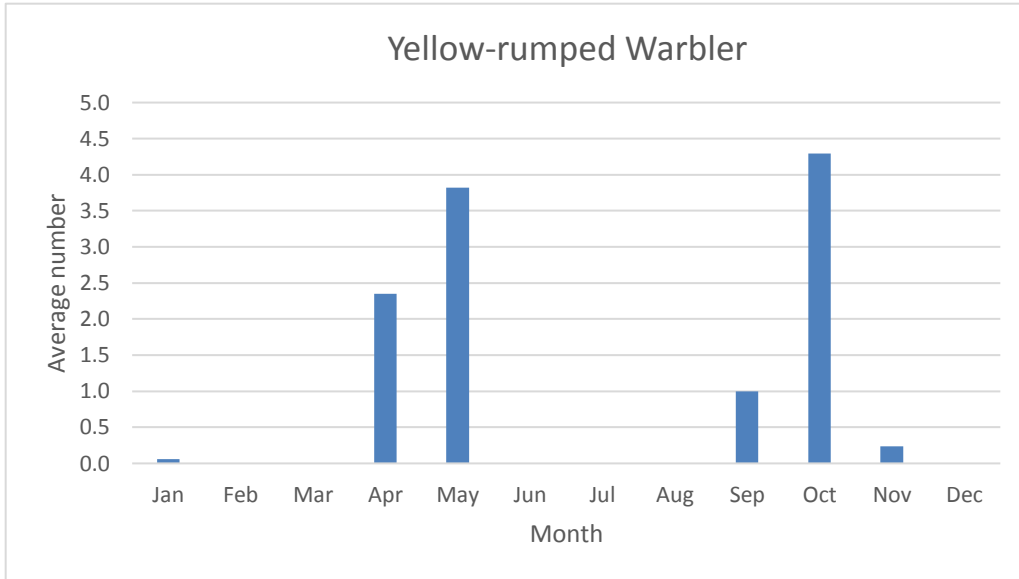

C; max count 47

U; max count 5

U; max count 3

**Black-throated Blue Warbler**

R; max count 1; 6 reports: May 2006, May 2016, Oct 2017, May 2019, Oct 2019, Sep 2020

U; max count 13

**Pine Warbler**

V; max count 2; 3 reports: Apr 2012, May 2014, Apr 2020