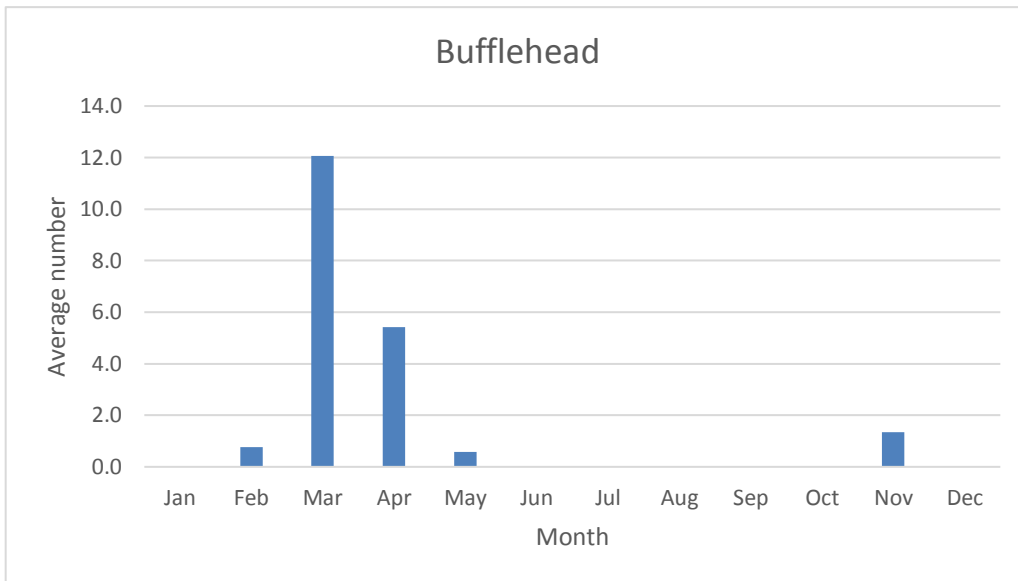

### Greater Scaup

R; max count 6; 3 reports: Apr 2012, Mar 2017, Mar 20

C; max count 100

C; max count 100