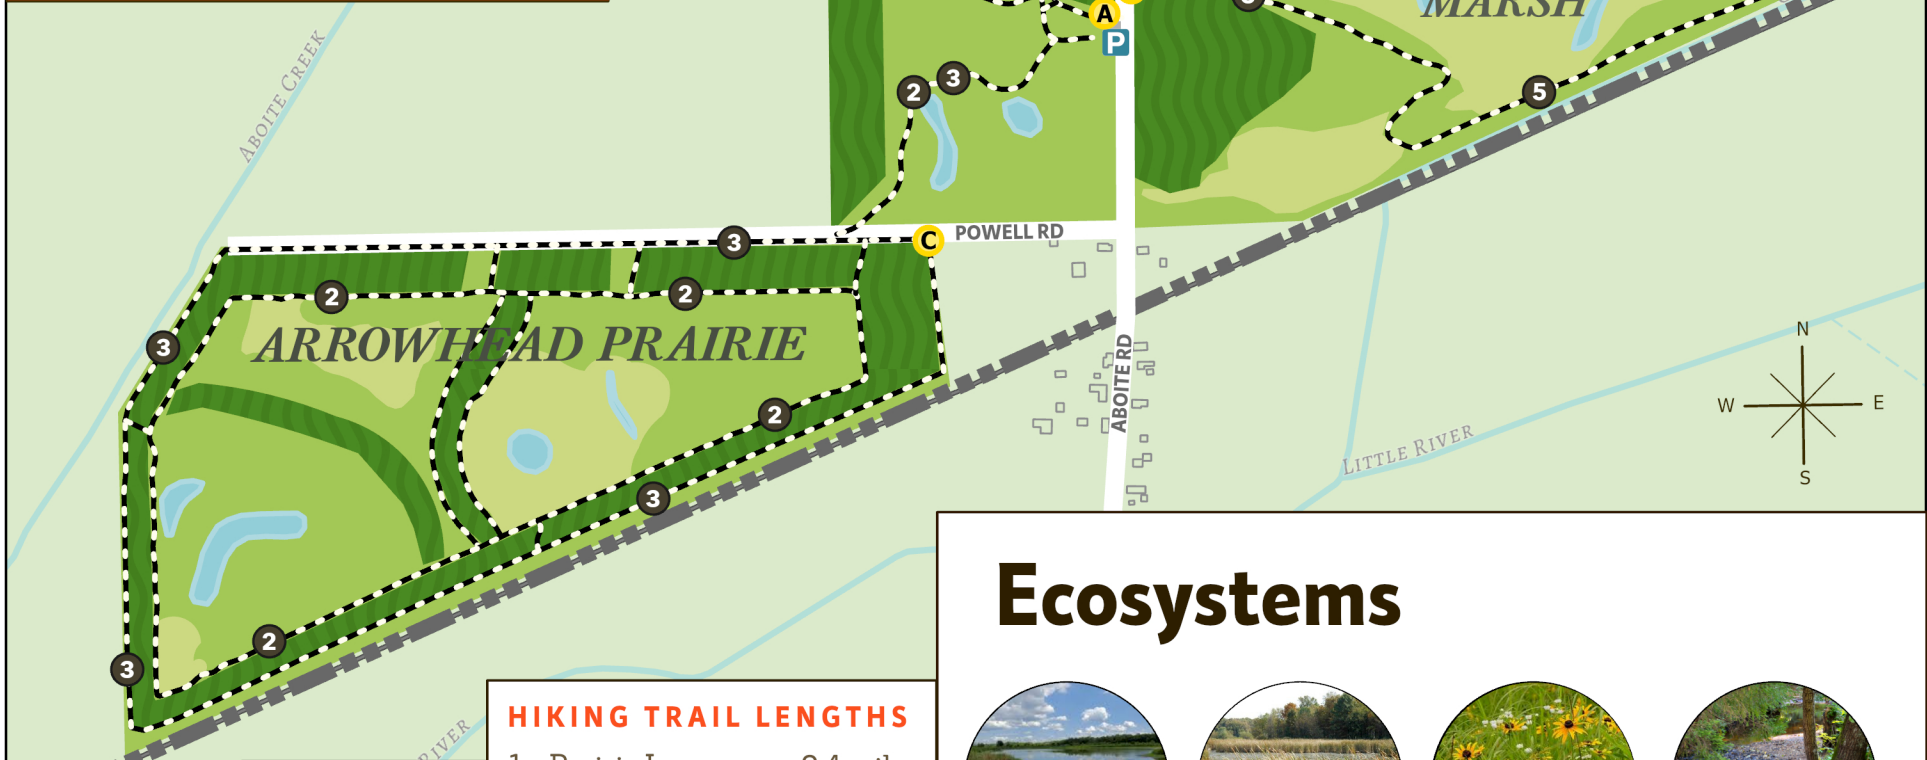

Arrowhead Preserves

WETLAND PRESERVE

8624 Aboite Road, Roanoke, IN 46783

LRWP.ORG

255
ACRES

P Parking
● Emergency Entrances

HIKING TRAIL LENGTHS

1	Prairie Loop	0.4 mile
2	Tall Grass Prairie	2.2 mile
3	Burr Oak Trail	1.9 mile
4	Marsh Loop	0.7 mile
5	Eagle View Trek	1.1 mile

Trail distances are approximate

Ecosystems

MARSH

SEDGE MEADOW

PRAIRIE

FORESTED WETLANDS